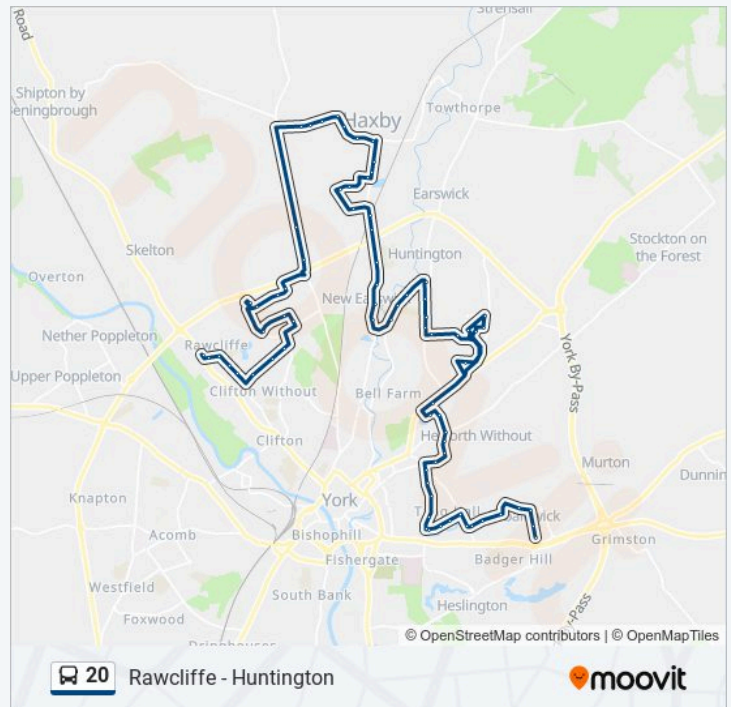

Friday

14:10 - 15:10

Saturday

Not Operational

**20 bus Info**

**Direction:** Osbaldwick

**Stops:** 74

**Trip Duration:** 71 min

**Line Summary:**

St Andrew's Church

Huntington School

Mill Hill

Greenacres

Brecks Lodge

Brewery Cottages

Priory Wood Way