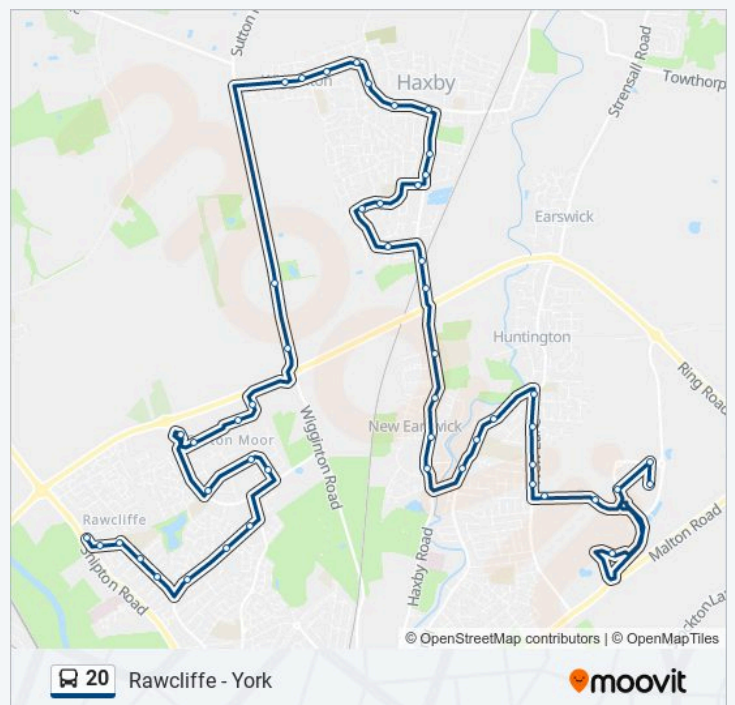

Monks Cross Shopping Park

Asda

Laburnum Garth

Straylands Grove

Elmpark Way

Woodlands Grove  
 Hempland Drive  
 Field Court  
 Heworth Village  
 Heworth Church Hall

**Direction: Monks Cross**

49 stops

[VIEW LINE SCHEDULE](#)

The Mitre  
 Coniston Close  
 Bowness Drive  
 Clifton With Rawcliffe School  
 Eastholme Drive  
 Milton Carr  
 Green Lane  
 Aldi  
 Lysander Close  
 Sovereign House  
 James Nicholson Way  
 Clifton Moor Tesco  
 Vue Cinemas  
 Stirling Road  
 B&M  
 Clifton Gate  
 Willow House Caravan Park  
 Mill Lane  
 Wigginton Pond  
 Black Horse  
 Moor Lane  
 Haxby Pond  
 Red Lion  
 Memorial Hall

**20 bus Time Schedule**

Monks Cross Route Timetable:

Sunday	Not Operational
Monday	07:45 - 16:40
Tuesday	07:45 - 16:40
Wednesday	07:45 - 16:40
Thursday	07:45 - 16:40
Friday	07:45 - 16:40
Saturday	08:00 - 16:10

**20 bus Info**

**Direction:** Monks Cross

**Stops:** 49

**Trip Duration:** 52 min

**Line Summary:**

Calf Close  
The Avenue  
Holly Tree Lane  
Oak Tree Lane Shops  
Oak Tree Lane  
Eastfield Avenue  
Haxby Crossing  
Crompton Terrace  
Joseph Rowntree School  
Rowan Avenue  
New Earswick Shops  
Folk Hall  
St Andrew's Church  
Huntington School  
Mill Hill  
Greenacres  
Brecks Lodge  
Brewery Cottages  
Priory Wood Way  
Portakabin Factory  
Huntington House  
Vangarde Shopping Park  
Sainsbury's  
Monks Cross Drive  
Monks Cross Shopping Park