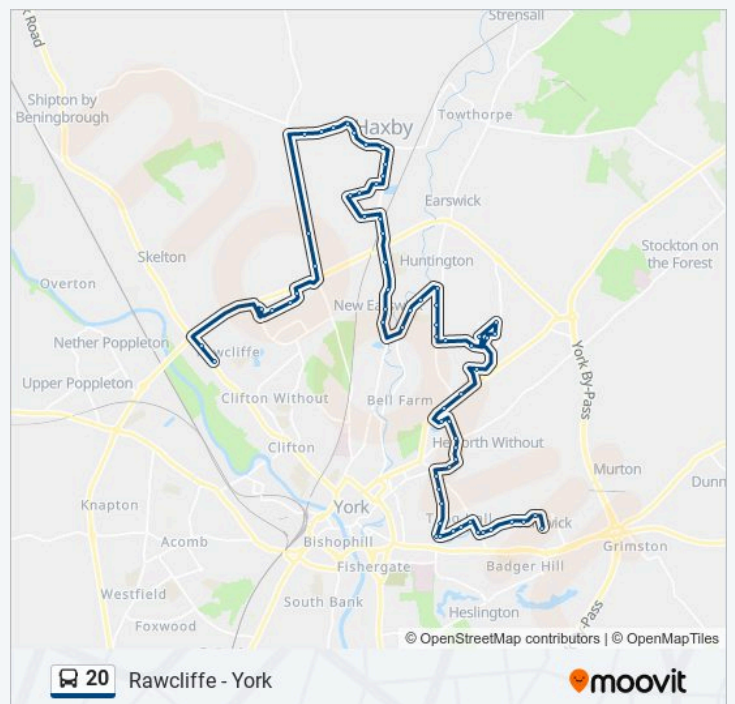

Osboldwick Lane End

Moore Avenue  
 Moorlands Close  
 Galligap Lane  
 Murton Way  
 Tranby Avenue  
 Cavendish Grove

**Direction: Rawcliffe**

65 stops

[VIEW LINE SCHEDULE](#)

Tranby Avenue  
 St Thomas's Church  
 Playing Fields  
 Moorlands Close  
 Moore Avenue  
 Osbaldwick Lane End  
 Burniston Grove  
 Alcuin Avenue East  
 Alcuin Avenue  
 Flaxman Avenue  
 Hull Road Park  
 St Nicholas Fields  
 Rawdon Avenue  
 Eighth Avenue Playing Fields  
 Ninth Avenue  
 Heworth Church Hall  
 Heworth Village  
 Field Court  
 Hempland Drive  
 Woodlands Grove  
 Elmpark Way  
 Straylands Grove  
 Laburnum Garth

**20 bus Time Schedule**

Rawcliffe Route Timetable:

Sunday	Not Operational
Monday	07:44 - 17:53
Tuesday	07:44 - 17:53
Wednesday	07:44 - 17:53
Thursday	07:44 - 17:53
Friday	07:44 - 17:53
Saturday	07:59 - 17:33

**20 bus Info**

**Direction:** Rawcliffe

**Stops:** 65

**Trip Duration:** 57 min

**Line Summary:**

Malton Road Garage

Vangarde Shopping Park

Sainsbury's

Crompton Terrace

Haxby Crossing

Eastfield Avenue

Oak Tree Lane

Oak Tree Lane Shops

Holly Tree Lane

The Avenue

Calf Close