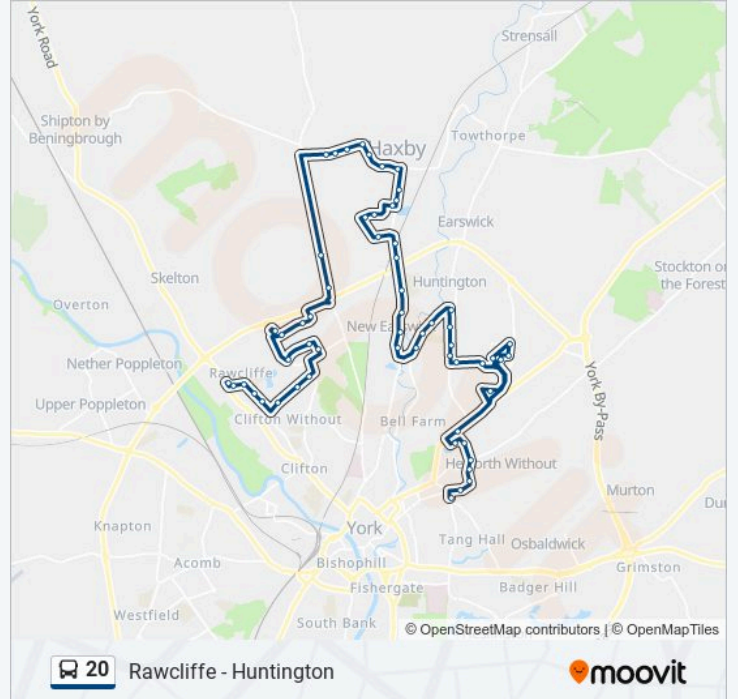

Calf Close

The Avenue

Holly Tree Lane

Oak Tree Lane Shops

Oak Tree Lane

Eastfield Avenue

Haxby Crossing

Crompton Terrace

Brecks Lodge

Brewery Cottages

Priory Wood Way

Portakabin Factory

Huntington House

Vangarde Shopping Park

Sainsbury's

Monks Cross Drive

Monks Cross Shopping Park

Asda

Laburnum Garth

Straylands Grove

Elmpark Way

Woodlands Grove  
 Hempland Drive  
 Field Court  
 Heworth Village  
 Heworth Church Hall

**Direction: Monks Cross**

49 stops

**20 bus Info**

**Direction:** Monks Cross

**Stops:** 49

**Trip Duration:** 52 min

**Line Summary:**

Calf Close  
The Avenue  
Holly Tree Lane  
Oak Tree Lane Shops  
Oak Tree Lane  
Eastfield Avenue  
Haxby Crossing  
Crompton Terrace  
Joseph Rowntree School  
Rowan Avenue  
New Earswick Shops  
Folk Hall  
St Andrew's Church  
Huntington School  
Mill Hill  
Greenacres  
Brecks Lodge  
Brewery Cottages  
Priory Wood Way  
Portakabin Factory  
Huntington House  
Vangarde Shopping Park  
Sainsbury's  
Monks Cross Drive  
Monks Cross Shopping Park