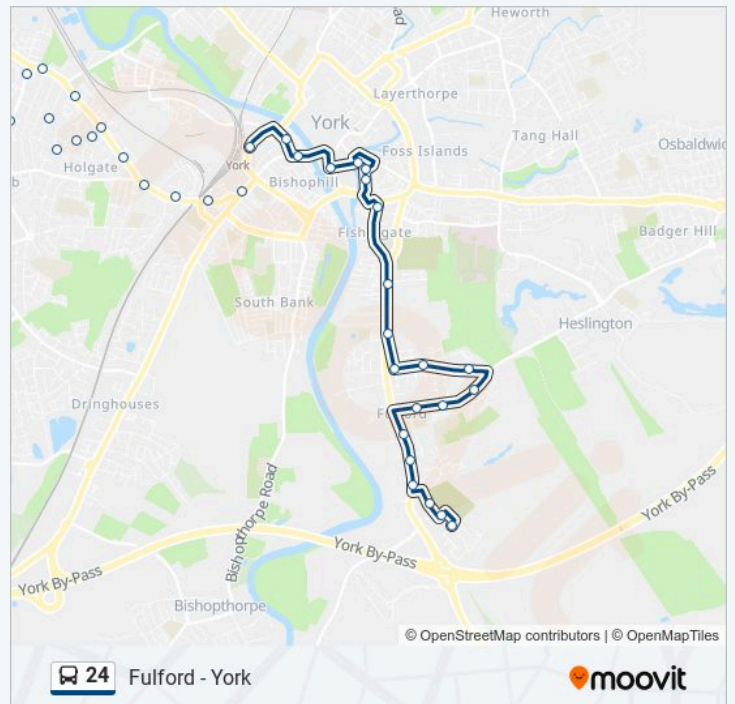

Direction: Acomb

Stops: 35

Trip Duration: 51 min

Line Summary:

Direction: Fulford

40 stops

[VIEW LINE SCHEDULE](#)

- Acomb Shops
- Carr Lane

24 bus Time Schedule

Fulford Route Timetable:

Sunday	Not Operational
Monday	07:32 - 16:46
Tuesday	07:32 - 16:46

The Ainsty
 Malvern Avenue
 Seldon Road
 Grantham Drive
 Grantham Drive
 Howe Hill Close
 Sowerby Road
 Lindsey Avenue
 Seldon Road
 Grantham Drive
 Holgate Park
 Fox Inn
 Holgate Hill
 Cambridge Street
 Blossom Street
 Rail Station (Stop Rb)
 Rougier Street
 Micklegate
 Clifford Street
 Piccadilly
 St Denys' Road
 Dixon Lane
 The Barbican
 Howard Street
 Alma Terrace
 Imphal Barracks
 Anson Drive
 Broadway Shops
 Smith Close
 Stirling Grove
 Grants Avenue
 St Oswald's Primary School

Wednesday	07:32 - 16:46
Thursday	07:32 - 16:46
Friday	07:32 - 16:46
Saturday	07:32 - 16:46

24 bus Info

Direction: Fulford

Stops: 40

Trip Duration: 45 min

Line Summary:

Main Street

Bay Horse

Germany Lane

Cemetery

Fordlands Road

Crossfield Crescent

Direction: York

21 stops

[VIEW LINE SCHEDULE](#)

Crossfield Crescent