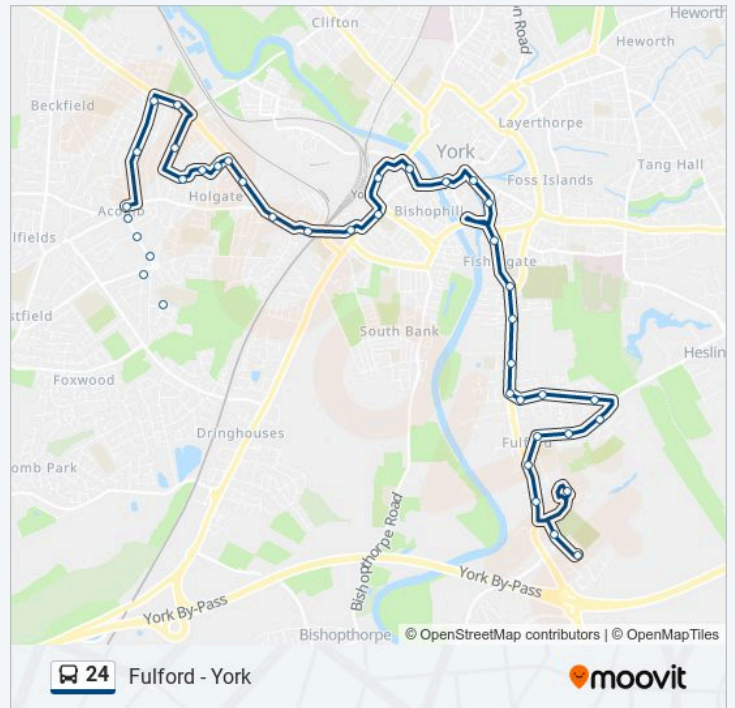

Cemetery

Porter Avenue

Direction: Acomb

35 stops

[VIEW LINE SCHEDULE](#)

Crossfield Crescent

Cemetery

Porter Avenue

24 bus Info

- Smith Close
- Broadway Shops
- Anson Drive
- Broadway West
- Impfal Barracks
- Alma Terrace
- Howard Street
- Edinburgh Arms
- Ryedale Building
- Piccadilly
- Low Ousegate
- Rougier Street
- Rail Station (Stop Rh)
- Blossom Street
- Cambridge Street
- Holgate Hill
- Fox Inn
- Holgate Park
- Grantham Drive
- Grantham Drive
- Howe Hill Close
- Sowerby Road
- Lindsey Avenue
- Malvern Avenue
- The Ainsty
- Carr Lane
- Acomb Shops

Direction: Acomb

Stops: 35

Trip Duration: 51 min

Line Summary:

Direction: Fulford

40 stops

[VIEW LINE SCHEDULE](#)

- Acomb Shops
- Carr Lane

24 bus Time Schedule

Fulford Route Timetable:

Sunday	Not Operational
Monday	07:32 - 16:46
Tuesday	07:32 - 16:46

The Ainsty
 Malvern Avenue
 Seldon Road
 Grantham Drive
 Grantham Drive
 Howe Hill Close
 Sowerby Road
 Lindsey Avenue
 Seldon Road
 Grantham Drive
 Holgate Park
 Fox Inn
 Holgate Hill
 Cambridge Street
 Blossom Street
 Rail Station (Stop Rb)
 Rougier Street
 Micklegate
 Clifford Street
 Piccadilly
 St Denys' Road
 Dixon Lane
 The Barbican
 Howard Street
 Alma Terrace
 Imphal Barracks
 Anson Drive
 Broadway Shops
 Smith Close
 Stirling Grove
 Grants Avenue
 St Oswald's Primary School