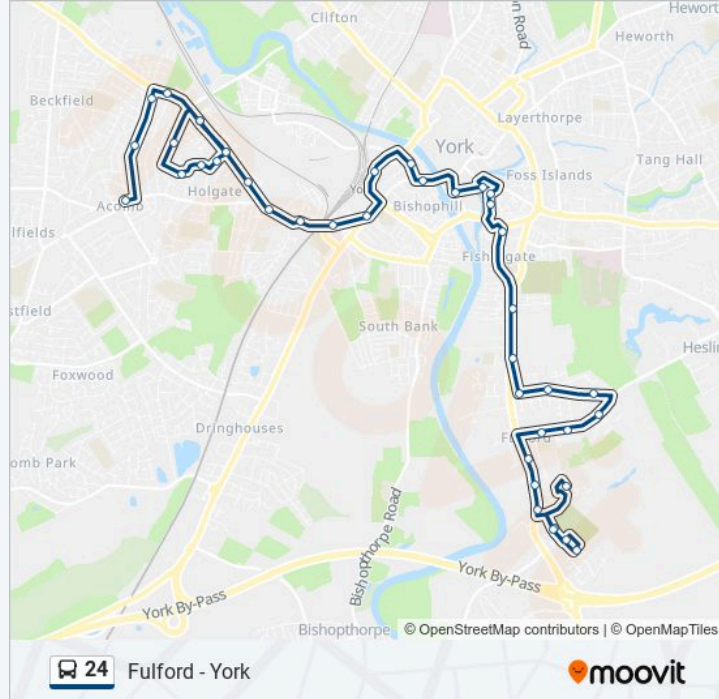

The Barbican

Howard Street

Alma Terrace

Impfal Barracks

Anson Drive

Broadway Shops

Smith Close

Stirling Grove

Grants Avenue

St Oswald's Primary School

Main Street

Bay Horse

Germany Lane

Cemetery

Fordlands Road

Crossfield Crescent

Cemetery

Porter Avenue

Direction: Acomb

35 stops

[VIEW LINE SCHEDULE](#)

Crossfield Crescent

Cemetery

Porter Avenue

24 bus Info

- Smith Close
- Broadway Shops
- Anson Drive
- Broadway West
- Impfal Barracks
- Alma Terrace
- Howard Street
- Edinburgh Arms
- Ryedale Building
- Piccadilly
- Low Ousegate
- Rougier Street
- Rail Station (Stop Rh)
- Blossom Street
- Cambridge Street
- Holgate Hill
- Fox Inn
- Holgate Park
- Grantham Drive
- Grantham Drive
- Howe Hill Close
- Sowerby Road
- Lindsey Avenue
- Malvern Avenue
- The Ainsty
- Carr Lane
- Acomb Shops