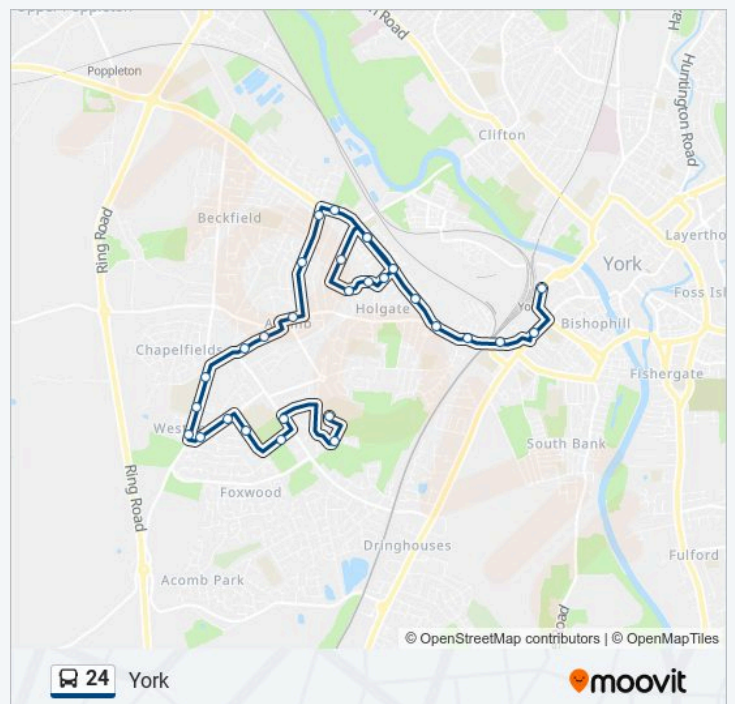

24 bus Info

- Smith Close
- Broadway Shops
- Anson Drive
- Broadway West
- Impfal Barracks
- Alma Terrace
- Howard Street
- Edinburgh Arms
- Ryedale Building
- Piccadilly
- Low Ousegate
- Rougier Street
- Rail Station (Stop Rh)
- Blossom Street
- Cambridge Street
- Holgate Hill
- Fox Inn
- Holgate Park
- Grantham Drive
- Grantham Drive
- Howe Hill Close
- Sowerby Road
- Lindsey Avenue
- Malvern Avenue
- The Ainsty
- Carr Lane
- Acomb Shops

Direction: Acomb

Stops: 35

Trip Duration: 51 min

Line Summary:

Direction: Fulford

40 stops

[VIEW LINE SCHEDULE](#)

- Acomb Shops
- Carr Lane

Piccadilly

Low Ousegate

Rougier Street

Rail Station (Stop Rh)

24 bus Time Schedule

York Route Timetable:

Sunday	Not Operational
Monday	07:00
Tuesday	07:00
Wednesday	07:00
Thursday	07:00
Friday	07:00
Saturday	07:00

24 bus Info

Direction: York

Stops: 21

Trip Duration: 25 min

Line Summary:

24 bus time schedules and route maps are available in an offline PDF at moovitapp.com. Use the Moovit App to see live bus times, train schedule or subway schedule, and step-by-step directions for all public transit in Yorkshire.