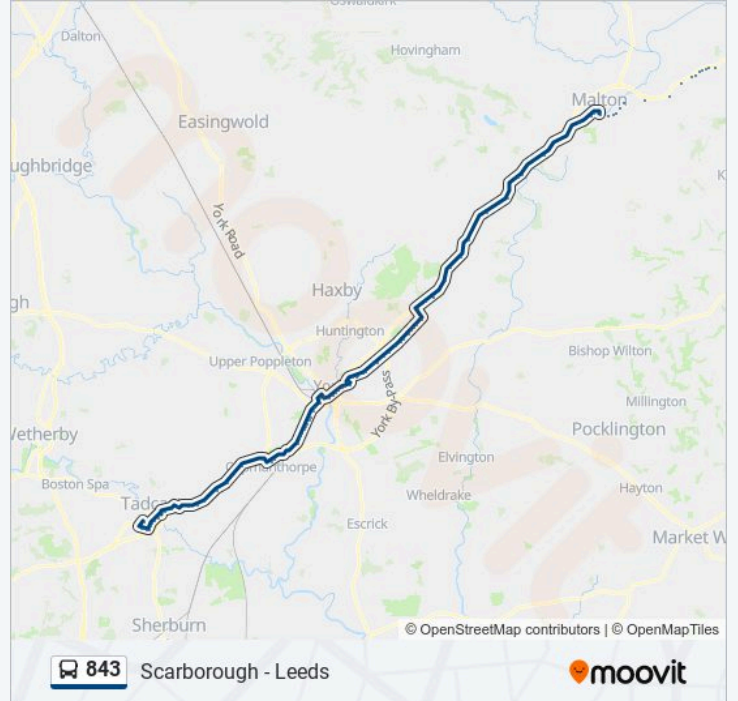

843 bus Info

Direction: Tadcaster

Stops: 128

Trip Duration: 77 min

Line Summary:

Burtondale Road
Rowan Fields
Seamer Crossroads
Seamer Roundabout
Mayfield Hotel
Manor View Farm
Ramcliffe Grange
Starr Carr Lane
Staxton Roundabout
Staxton Main Street
Hare & Hounds Crossroads
Ganton Service Station
Binnington Lane End
Greyhound Inn
Glebe Farm
Low Mill Farm
Blue Chip Computers
Springfield Terrace
Greenacres
East Heselton Village L End
West Heselton Crossroads
East Knapton Lane End
West Knapton Lane
Wintringham Lane End
Scampton Lane End
Scampston Lane End
Pine Tree Avenue
Coach And Horses
The Fleece
Rillington Fields
Rillington Fields
The Ham & Cheese Inn