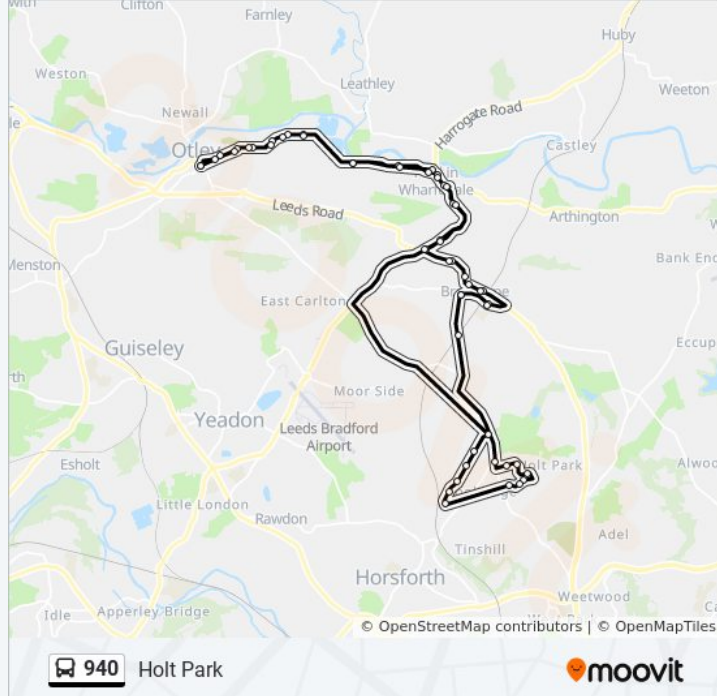

Direction: Cookridge

29 stops

[VIEW LINE SCHEDULE](#)

Otley
Cross Green Dennison Hill
Cross Green Otley Cemetery
Pool Road Gallows Hill
Pool Road Garden Centre
Pool Road Moor Drive
Pool Road Knutford
Pool Road Caley Lodge
Pool Road Wharfe View
Pool Bridge
Main Street
Main St Arthington Lane
Pool Bank Court
Pool Bank Farm
Dyneley Arms Ph
Pool Bank New Rd Old Lane
Harrogate Rd Otley Old Rd
St. Helena Caravan Park
Otley Old Road
Tinshill Road
Holtdale App Holtdale Grove
Holtdale Approach Holtdale Way

Stops: 29

Trip Duration: 33 min

Line Summary:

Holt Farm Close
 Centre (Stop C)
 Ralph Thoresby Sch
 Tinshill Tower
 Woodhill Gardens
 Moseley Wood Gdns
 Moseley Wood App

Direction: Holt Park

54 stops

[VIEW LINE SCHEDULE](#)

Pool Bank Farm

Pool Bank Court

Main St Arthington Lane

Main Street

Pool Bridge

Pool Road Wharfe View

Pool Road Caley Lodge

Pool Road Knutford

Pool Rd Moor Drive

Pool Road Garden Centre

Pool Road Gallows Hill

Cross Green Otley Cemetery

Cross Green Dennison Hill

Otley

940 bus time schedules and route maps are available in an offline PDF at moovitapp.com. Use the [Moovit App](#) to see live bus times, train schedule or subway schedule, and step-by-step directions for all public transit in Yorkshire.