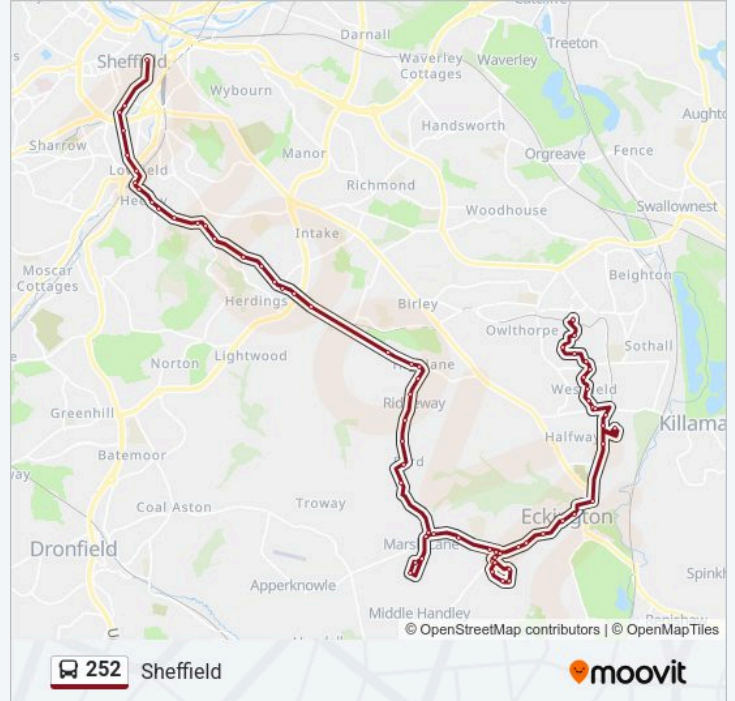

School Street

Atkinson Mews

Fanshaw Road

Methodist Church

Chesterfield Road

Mulberry Road

Aspen Road

Rowan Road

Fir Road

Chesterfield Road

Methodist Church

Fenton Street

Ravencar Road

Main Road Rose Cottages

Fox And Hounds

Butchers Arms

Lightwood Road Bolehill Lane

Warren Crescent

Ridge Road

Lightwood Road Bolehill Lane

Butchers Arms

Ford Road

Ford Lane

Bridge Inn

Sloade Lane

St Johns Church

The Swan

Queens Head Ridgeway

High Lane Main Road

Ridgeway High Lane Phoenix Road

Birdfield Farm

White Lane/Charnock Hall Road