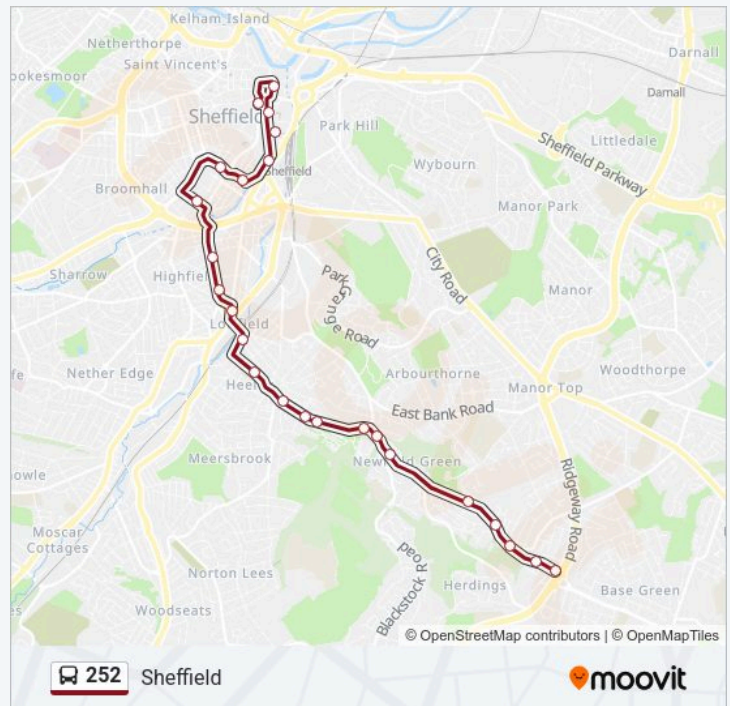

Gleadless Road/Hollinsend Road

Gleadless Road/Ridgeway Road

252 bus Info

Direction: Gleadless

Stops: 24

Trip Duration: 27 min

Line Summary:

Direction: Birk Hill Estate

54 stops

[VIEW LINE SCHEDULE](#)

Arundel Gate/Ag1

Haymarket/Cg20

Flat Street/Fitzalan Square

Sheffield Interchange

Pond Street/Paternoster Row

Furnival Street/Arundel Lane