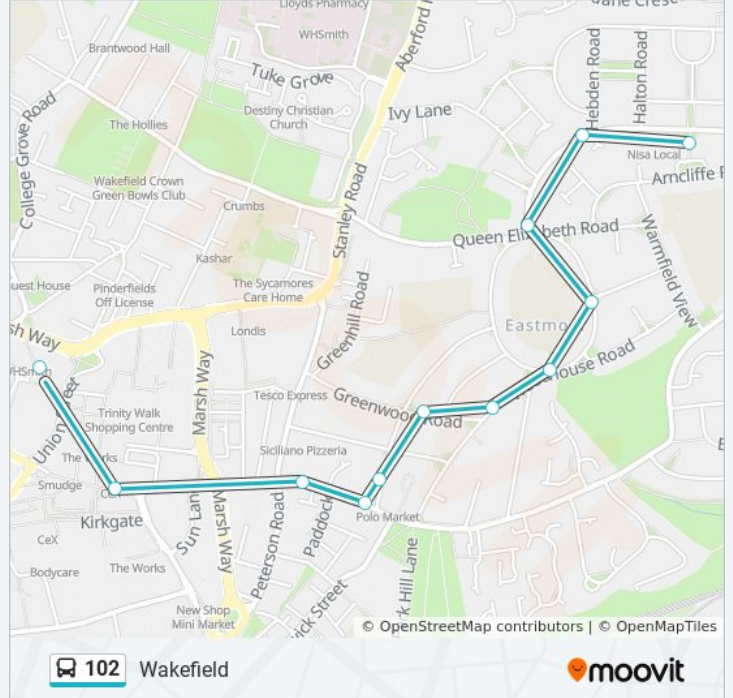

 102

Wakefield

Get The App

The 102 bus line (Wakefield) has 2 routes. For regular weekdays, their operation hours are:

(1) East Moor: 5:45 AM - 5:45 PM (2) Wakefield City Centre: 5:56 AM - 5:56 PM

Use the Moovit App to find the closest 102 bus station near you and find out when is the next 102 bus arriving.

## Direction: East Moor

13 stops

[VIEW LINE SCHEDULE](#)

Wakefield  
The Springs (Stop S3)  
Peterson Road  
Back Mount Pleasant  
Shepley St Junction  
Shepley Street  
Greenwood Road  
Woodhouse Road  
Eastmoor Sports Club  
Heath View Academy  
Windhill Road  
Hebden Road  
Windhill Stores

## 102 bus Info

**Direction:** East Moor

**Stops:** 13

**Trip Duration:** 11 min

**Line Summary:**

## Direction: Wakefield City Centre

16 stops

[VIEW LINE SCHEDULE](#)

- Windhill Stores
- Gisburn Road
- Linton Road Bottom
- Barden Road
- Linton Road Middle
- Linton Rd Park Lodge Lane
- King Georges Fields
- Parkhill Crescent
- Park Lodge Crescent
- Shepley St Junction
- Back Mount Pleasant
- Peterson Road
- Kirkgate (Stop K1)
- The Springs (Stop S4)
- Union Street (Stop U1)
- Wakefield