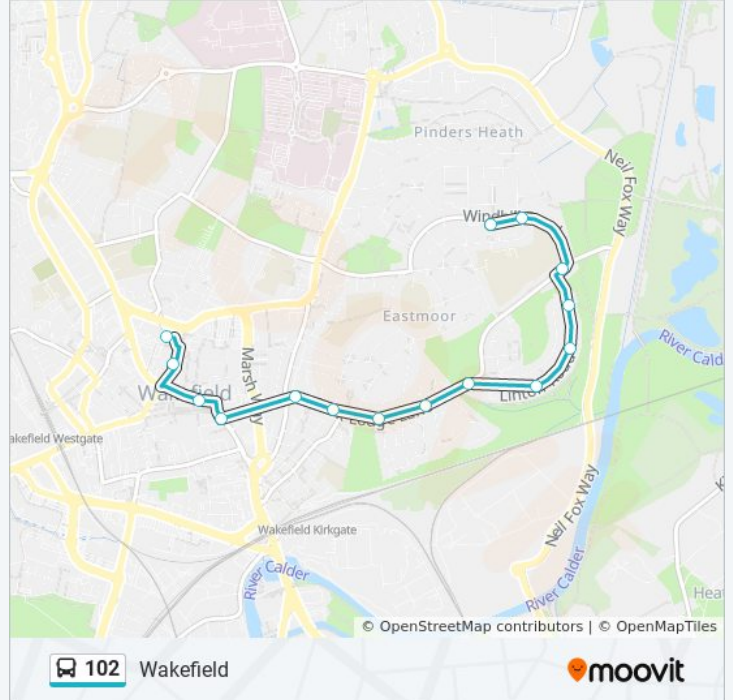

 102

Wakefield

Get The App

The 102 bus line (Wakefield) has 2 routes. For regular weekdays, their operation hours are:

(1) East Moor: 5:45 AM - 5:45 PM (2) Wakefield City Centre: 5:56 AM - 5:56 PM

Use the Moovit App to find the closest 102 bus station near you and find out when is the next 102 bus arriving.

## Direction: Wakefield City Centre

16 stops

[VIEW LINE SCHEDULE](#)

- Windhill Stores
- Gisburn Road
- Linton Road Bottom
- Barden Road
- Linton Road Middle
- Linton Rd Park Lodge Lane
- King Georges Fields
- Parkhill Crescent
- Park Lodge Crescent
- Shepley St Junction
- Back Mount Pleasant
- Peterson Road
- Kirkgate (Stop K1)
- The Springs (Stop S4)
- Union Street (Stop U1)
- Wakefield

## 102 bus Time Schedule

Wakefield City Centre Route Timetable:

Sunday	8:56 AM - 5:56 PM
Monday	5:56 AM - 5:56 PM
Tuesday	5:56 AM - 5:56 PM
Wednesday	5:56 AM - 5:56 PM
Thursday	5:56 AM - 5:56 PM
Friday	6:56 AM - 5:56 PM
Saturday	6:56 AM - 5:56 PM

## 102 bus Info

**Direction:** Wakefield City Centre

**Stops:** 16

**Trip Duration:** 11 min

**Line Summary:**

102 bus time schedules and route maps are available in an offline PDF at [moovitapp.com](https://moovitapp.com). Use the [Moovit App](#) to see live bus times, train schedule or subway schedule, and step-by-step directions for all public transit in Yorkshire.