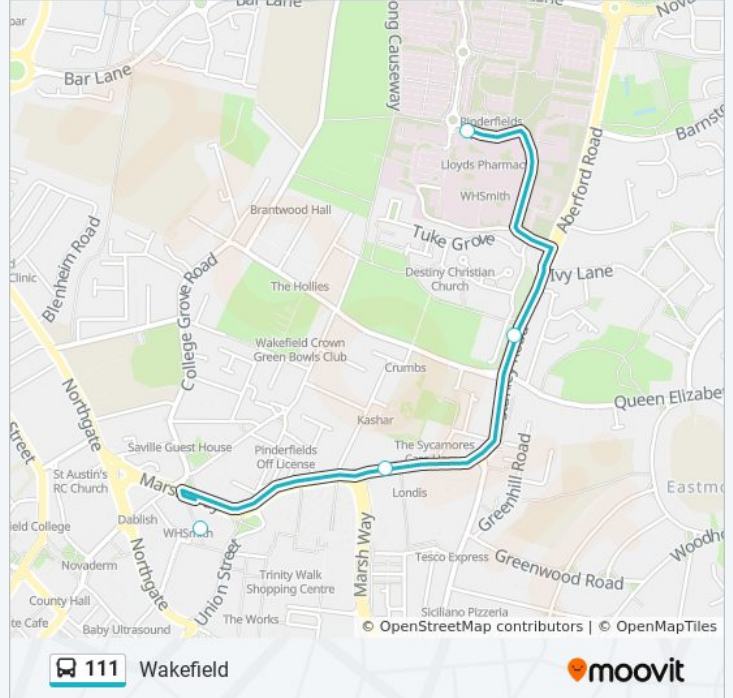

Wakefield

Get The App

The 111 bus line (Wakefield) has 2 routes. For regular weekdays, their operation hours are:

(1) Pinderfields: 5:04 AM - 11:04 PM (2) Wakefield City Centre: 5:46 AM - 11:46 PM

Use the Moovit App to find the closest 111 bus station near you and find out when is the next 111 bus arriving.

Direction: Pinderfields

4 stops

[VIEW LINE SCHEDULE](#)

Wakefield

Jacobs Well Lane

Queen Elizabeth Rd

Pinderfields Hospital

111 bus Time Schedule

111 bus Info

Direction: Pinderfields

Stops: 4

Trip Duration: 6 min

Line Summary:

Direction: Wakefield City Centre

8 stops

[VIEW LINE SCHEDULE](#)

- Pinderfields Hospital
- Bar Lane
- Pinderfields North
- Pinderfields South
- Ivy Lane
- Queen Elizabeth Rd
- Jacobs Well Lane
- Wakefield

111 bus Time Schedule

Wakefield City Centre Route Timetable:

Sunday	9:46 AM - 10:46 PM
Monday	5:46 AM - 11:46 PM
Tuesday	5:46 AM - 11:46 PM
Wednesday	5:46 AM - 11:46 PM
Thursday	5:46 AM - 11:46 PM
Friday	6:46 AM - 11:46 PM
Saturday	6:46 AM - 11:46 PM