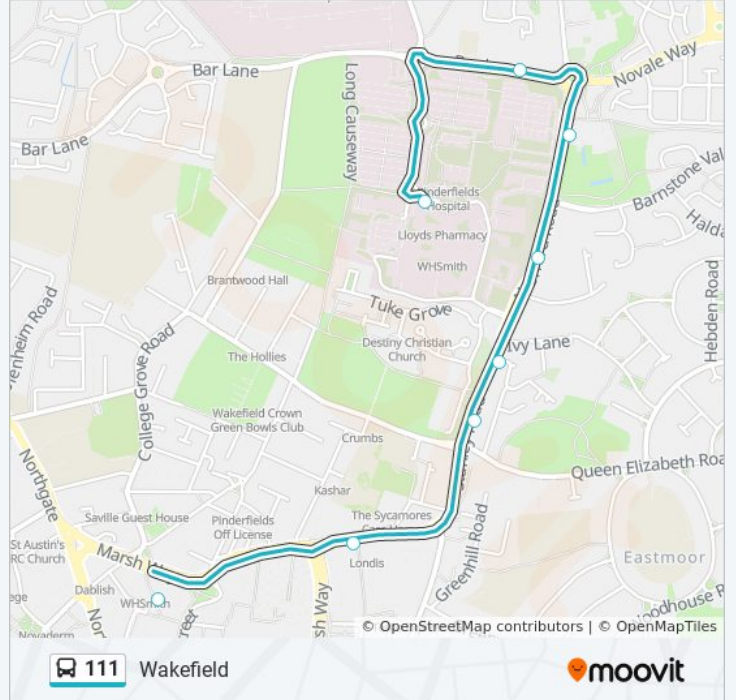

Direction: Pinderfields

4 stops

[VIEW LINE SCHEDULE](#)

Wakefield

Jacobs Well Lane

Queen Elizabeth Rd

Pinderfields Hospital

111 bus Time Schedule

111 bus Info

Direction: Pinderfields

Stops: 4

Trip Duration: 6 min

Line Summary:

Direction: Wakefield City Centre

8 stops

[VIEW LINE SCHEDULE](#)

- Pinderfields Hospital
- Bar Lane
- Pinderfields North
- Pinderfields South
- Ivy Lane
- Queen Elizabeth Rd
- Jacobs Well Lane
- Wakefield

111 bus Time Schedule

Wakefield City Centre Route Timetable:

Sunday	9:46 AM - 10:46 PM
Monday	5:46 AM - 11:46 PM
Tuesday	5:46 AM - 11:46 PM
Wednesday	5:46 AM - 11:46 PM
Thursday	5:46 AM - 11:46 PM
Friday	6:46 AM - 11:46 PM
Saturday	6:46 AM - 11:46 PM

111 bus Info

Direction: Wakefield City Centre

Stops: 8

Trip Duration: 8 min

Line Summary:

111 bus time schedules and route maps are available in an offline PDF at moovitapp.com. Use the [Moovit App](#) to see live bus times, train schedule or subway schedule, and step-by-step directions for all public transit in Yorkshire.