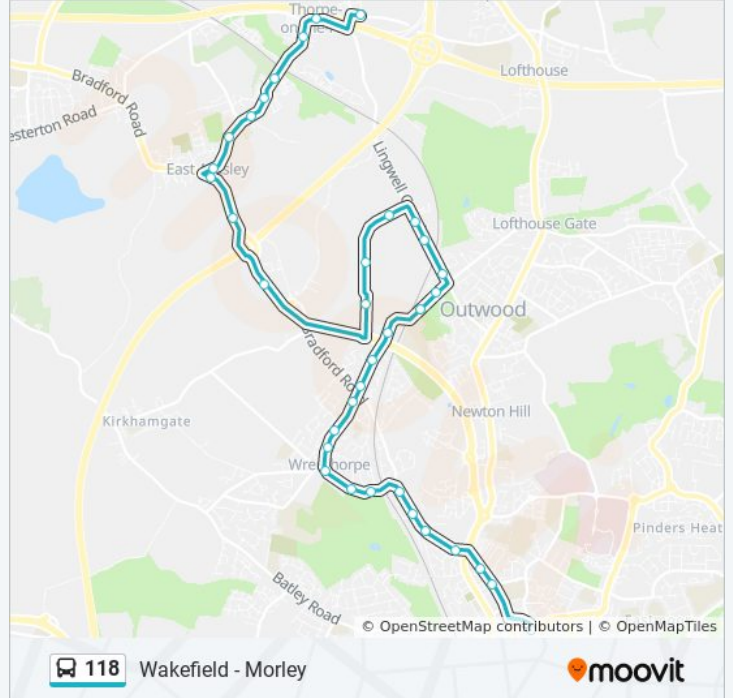

Direction: Thorpe

35 stops

[VIEW LINE SCHEDULE](#)

- Wakefield
- Queen Elizabeth GS
- Belgravia Road
- Link Road Cyprus Mount
- Bradford Rd Whitehall Crescent
- Bradford Road Fox Ln
- Bradford Rd Whitegates Close
- Wrenthorpe Rd Coronation Street
- Wrenthorpe Rd Valley Drive
- Pot Oil Inn
- Wrenthorpe Rd Rishworth Close
- Wrenthorpe Rd Dean Close
- Wrenthorpe Rd Melbourne Avenue
- Potovens Lane Bradford Rd
- Potovens Ln Thompson Drive
- Potovens Lane Wakefield 41 Business Park
- Potovens Lane Newstead Ave
- Potovens Lane Ledger Ln
- Lingwell Gate Drive
- Lingwell Gate Court
- Lingwell Gate Ln Virginia Drive
- Kenmore Rd Lingwell Gate Lane

118 bus Info

Direction: Thorpe

Stops: 35

Trip Duration: 29 min

Line Summary:

Kenmore Rd Telford Way
 Kenmore Rd Stephenson Way
 Bradford Road Carr Gate Farm
 Royston Hill Stoney Lane
 Bay Horse Royston Hill
 Chapel Street Bradford Rd
 Main Street
 Fall Lane Cave Ln
 Fall Lane Queen St
 Fall Ln Mary Street
 Stanhope Road
 Gascoigne Rd Station Lane
 Long Thorpe Ln Lingwell Gate Lane

Direction: Wakefield City Centre

49 stops

[VIEW LINE SCHEDULE](#)

White Rose Centre
 Thirlmere Gardens
 Waincliffe Drive
 Tommy Wass Junction
 Bodmin Road
 Middleton Water Twr
 Middleton Park Road
 Middleton Pk Circus
 Middleton Pk Grove
 Throstle Lane
 Thorpe Lane
 Thorpe Ln Martingale Drive
 Middleton Lane Towcester Ave
 Middleton Lane Winthorpe Ave
 Middleton Ln Thorpe Lower Lane
 Lingwell Gate Lane Dolphin Ln

118 bus Info

Direction: Wakefield City Centre

Stops: 49

Trip Duration: 50 min

Line Summary:

Gascoigne Rd Station Lane

Stanhope Road

Fall Ln Mary Street