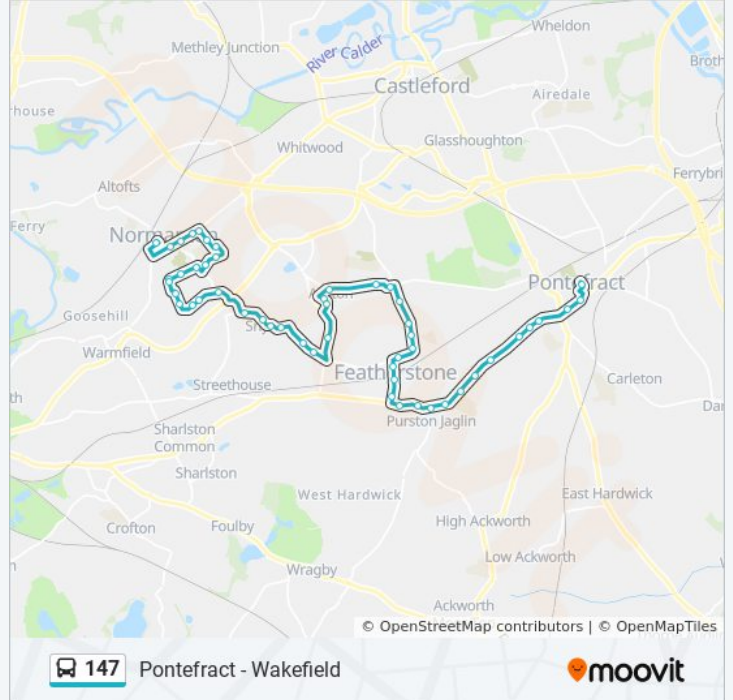

Snyderdale Rd Addison Avenue

Cypress Road Dalefield Rd

Woodhouse Comm Centre

Henderson Ave Queen Elizabeth Drive

Henderson Avenue Dalefield Rd

Dalefield Road Sanderson Ave

Favell Avenue Dalefield Rd

Favell Avenue Neville St

Favell Avenue Snyderdale Rd

Fairway Fairway Drive

Fairway Newfield Crescent

Fairway Approach Brookfield Court

Cemetery Road Beckbridge Ln

Cemetery Road Castleford Rd

Castleford Road Carlton St

Black Swan Hotel

Queen St Church Lane

Normanton Market Place

**Direction: Pontefract**

76 stops

[VIEW LINE SCHEDULE](#)

### 147 bus Time Schedule

Pontefract Route Timetable:

Sunday

9:42 AM - 3:42 PM

Wakefield

The Springs (Stop S3)

Stanley Road Upper Warrengate

Stanley Rd Grantley Way