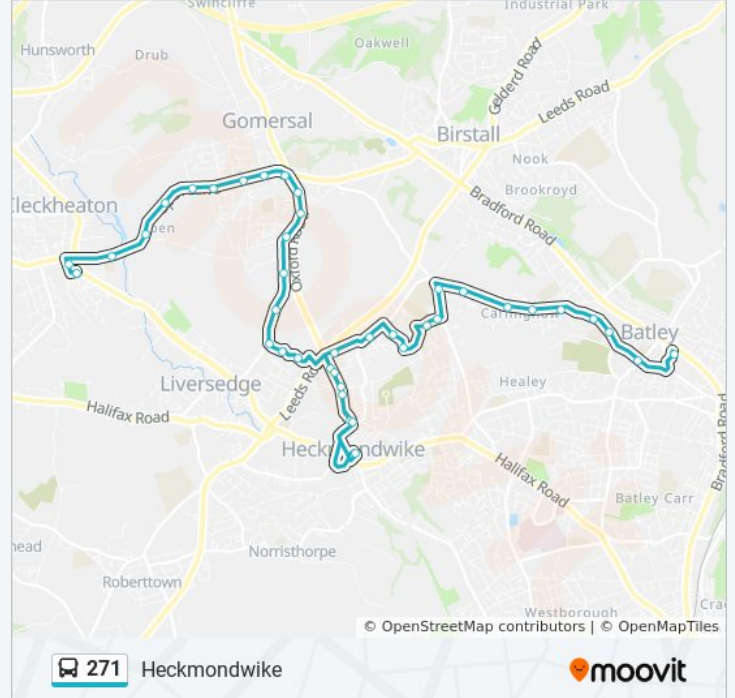

Direction: Batley

40 stops

[VIEW LINE SCHEDULE](#)

- Cleckheaton
- Howard Park School
- Spennings Bank
- Spennings Victoria Cc
- Fusden Lane
- Nibshaw Road
- Shirley Road
- Pollard Avenue
- Oxford Rd York House
- Oxford Rd Craven Lane
- Quarry Rd Upper Lane
- Listing Lane Works
- Listing Lane Castle Hill Rd
- Firthcliffe Parade Firthcliffe Road
- Firthcliffe Grove Firthcliffe Pde
- Firthcliffe Grove Firthcliffe Pl
- New North Rd Beech Grove
- New North Rd Westfield Road
- Bridge Street Centre St
- Heckmondwike Hub
- Bridge Street Centre St
- New North Rd Westfield Road

Nibshaw Road

Fusden Lane

Spen Victoria Cc

Spen Bank

Howard Park School

Greenside

Cleckheaton

Direction: Heckmondwike

19 stops

[VIEW LINE SCHEDULE](#)

271 bus Time Schedule

Heckmondwike Route Timetable:

Sunday

9:24 AM - 5:24 PM

Batley

Blakeridge Lane

St Mary's School

Centenary Way

Carlinghow Lane South Bank Rd

Carlinghow Ln Fairview Avenue

Carlinghow Lane Welwyn Ave

Carlinghow Ln Oakwell Avenue

White Lee Rd Carlinghow Lane

Leeside Road White Lee Side