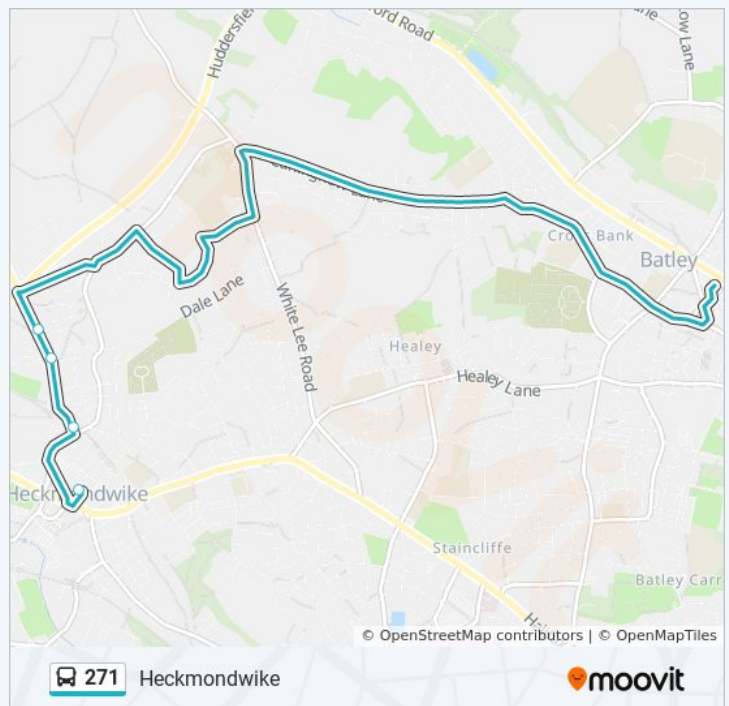

Batley

Blakeridge Lane

St Mary's School

Centenary Way

Carlinghow Lane South Bank Rd

Carlinghow Ln Fairview Avenue

Carlinghow Lane Welwyn Ave

Carlinghow Ln Oakwell Avenue

White Lee Rd Carlinghow Lane

Leeside Road White Lee Side

Leeside Rd Richmond Road

Curwen Cres Bevor Crescent

Scott Ave Rayner Avenue

Alma Lane

Leeds Old Rd Little Green Lane

New North Rd Beech Grove

New North Rd Westfield Road

Bridge Street Centre St

Heckmondwike Hub

Monday	6:44 AM - 6:24 PM
Tuesday	6:44 AM - 6:24 PM
Wednesday	6:44 AM - 6:24 PM
Thursday	6:44 AM - 6:24 PM
Friday	3:44 PM - 6:24 PM
Saturday	3:44 PM - 6:24 PM

271 bus Info

Direction: Heckmondwike

Stops: 19

Trip Duration: 14 min

Line Summary:

271 bus time schedules and route maps are available in an offline PDF at moovitapp.com. Use the [Moovit App](#) to see live bus times, train schedule or subway schedule, and step-by-step directions for all public transit in Yorkshire.

[About Moovit](#) · [MaaS Solutions](#) · [Supported Countries](#) · [Mooviter Community](#)

© 2024 Moovit - All Rights Reserved

Check Live Arrival Times