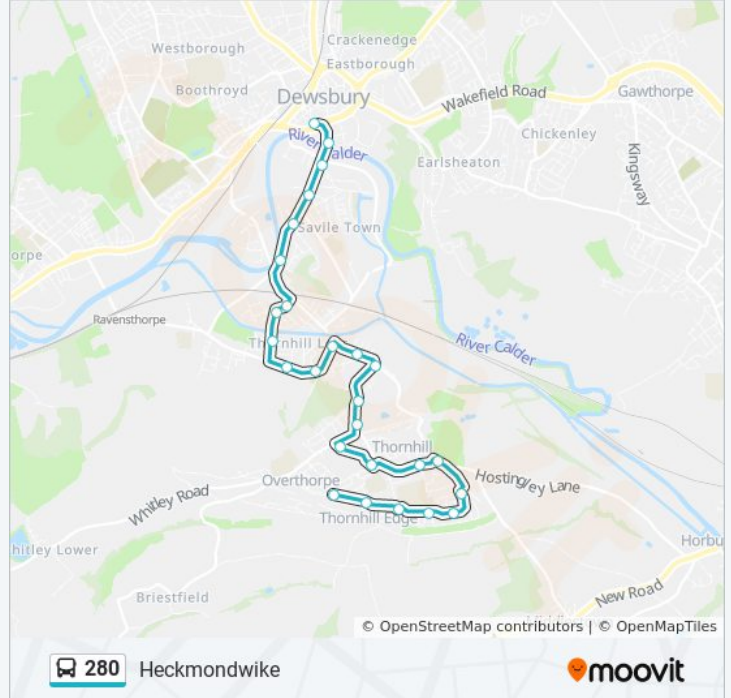

### 280 bus Info

**Direction:** Dewsbury

**Stops:** 27

**Trip Duration:** 21 min

**Line Summary:**

Caledonian Road

Savile Town Ground

Mill Street East

### Direction: Thornhill

26 stops

[VIEW LINE SCHEDULE](#)

Dewsbury

Savile Bridge

Mill Street East

Savile Town Ground

Caledonian Road

### 280 bus Info

**Direction:** Thornhill

**Stops:** 26

**Trip Duration:** 20 min

**Line Summary:**

St Michaels Mount

Rectory Park

Partridge Crescent

Smithy Walk

Thornhill Academy

Edge Lane

Denby View

Thornhill Edge

280 bus time schedules and route maps are available in an offline PDF at [moovitapp.com](https://moovitapp.com). Use the [Moovit App](#) to see live bus times, train schedule or subway schedule, and step-by-step directions for all public transit in Yorkshire.