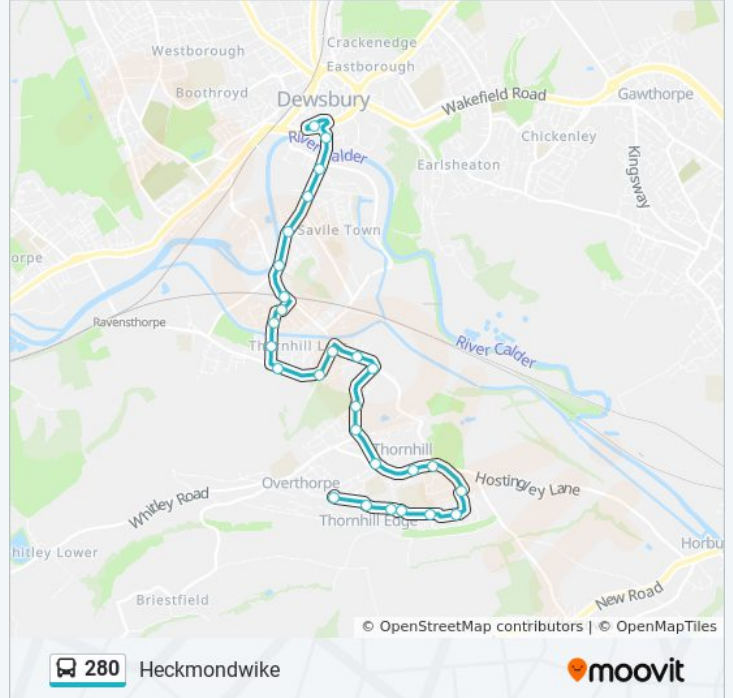

### Direction: Dewsbury

27 stops

[VIEW LINE SCHEDULE](#)

- Thornhill Edge
- Denby View
- Edge Close
- Edge Lane
- Thornhill Academy
- Smithy Walk
- Partridge Crescent
- Rectory Park
- St Michaels Mount
- The Town
- The Cross
- Mountain Road
- The Common
- Thornhill Park Avenue
- Ingham Road
- Kingdom Hall
- Thornhill Lees Village Hall
- Thornhill Lees Centre
- Thornton Road
- Thornhill Lees School
- Station Road
- Vicarage Road

### 280 bus Info

**Direction:** Dewsbury

**Stops:** 27

**Trip Duration:** 21 min

**Line Summary:**

Caledonian Road

Savile Town Ground

Mill Street East

### Direction: Thornhill

26 stops

[VIEW LINE SCHEDULE](#)

Dewsbury

Savile Bridge

Mill Street East

Savile Town Ground

Caledonian Road

### 280 bus Info

**Direction:** Thornhill

**Stops:** 26

**Trip Duration:** 20 min

**Line Summary:**

St Michaels Mount

Rectory Park

Partridge Crescent