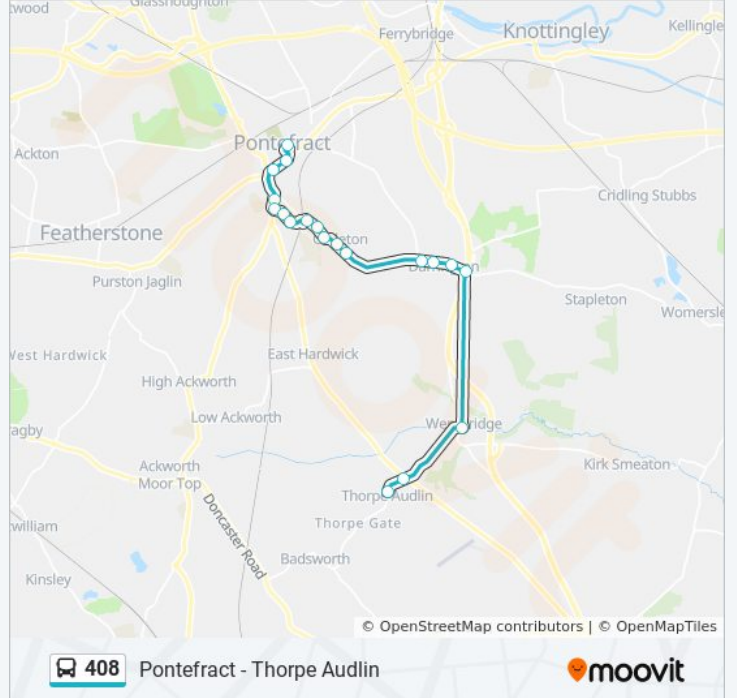

Use the Moovit App to find the closest 408 bus station near you and find out when is the next 408 bus arriving.

**Direction: Pontefract**

24 stops

[VIEW LINE SCHEDULE](#)

Thorpe Ln Hall Garth Road (Stop Ta2)

**408 bus Info**

**Direction:** Pontefract

**Stops:** 24

**Trip Duration:** 15 min

**Line Summary:**

Southgate

Pontefract

West End Farm Escourt Road

Estcourt Rd Sotheron Croft

Estcourt Rd Thorntree Close

Darrington Hotel Manor Park Rise

Went Edge Road Went Edge Bridge

### 408 bus Info

**Direction:** Thorpe Audlin

**Stops:** 21

**Trip Duration:** 27 min

**Line Summary:**

Went Edge Rd Wentbridge Lane

Thorpe Lane Doncaster Rd

Thorpe Ln Hall Garth Road