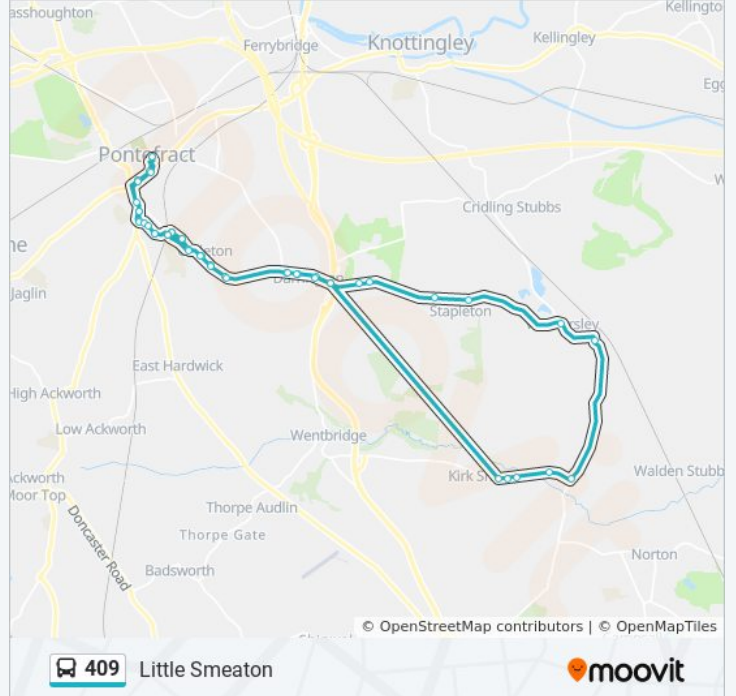

409 bus Info

Direction: Little Smeaton

Stops: 52

Trip Duration: 55 min

Line Summary:

Station Road

Mount Pleasant

The Fox

Estcourt Rd Thorntree Close

Estcourt Rd Sotheron Croft

West End Farm Escourt Road

Carleton Rd Moor Lane

St Michaels Church

Carleton Road Fair View

Carleton Road Green Ln

Carleton Rd Chestnut Grove

Crest Dr Churchbalk Drive

Crest Drive Woodland View

Carleton Rd Chestnut Grove

Carleton Park Road Lyon Rd

Carleton Park Rd Pease Close

Carleton Park Road Ackworth Rd

Ackworth Road Hardwick Court

Mill Hill Road Mayors Walk

Valley Gardens A

Southgate A

Pontefract

subway schedule, and step-by-step directions for all public transit in Yorkshire.

[About Moovit](#) · [MaaS Solutions](#) · [Supported Countries](#) · [Mooviter Community](#)