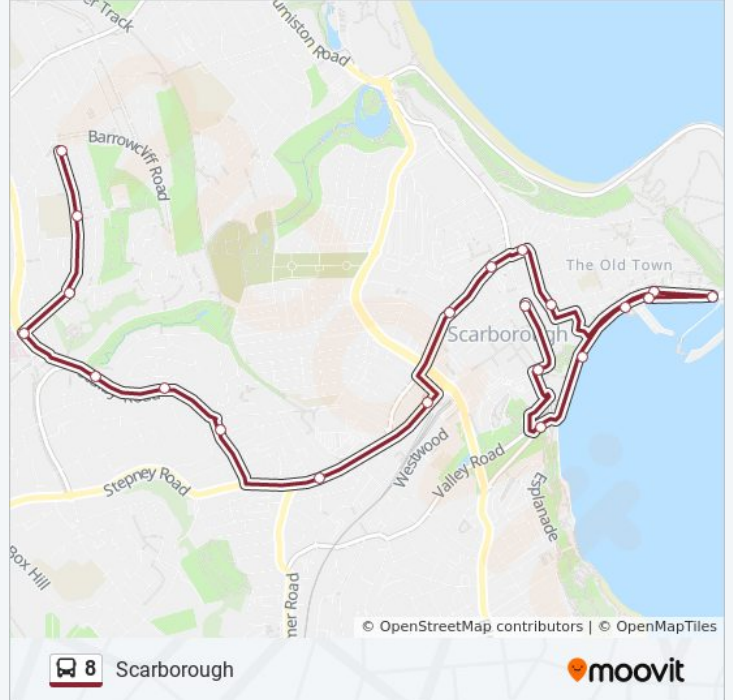

### Direction: Barrowcliffe

13 stops

[VIEW LINE SCHEDULE](#)

- St Thomas Street Stop D
- Castle Road Stop G
- Aberdeen Walk Stop J
- Westborough Stop M
- Railway Station Stop S
- Falsgrave Road
- Harley Close
- Woodland Avenue
- Prospect Mount Road
- St Leonards Crescent
- St Leonards Crescent
- Greylands Park Drive
- The Barrowcliff

### 8 bus Info

**Direction:** Barrowcliffe

**Stops:** 13

**Trip Duration:** 18 min

**Line Summary:**

## Direction: Scarborough

21 stops

[VIEW LINE SCHEDULE](#)

- The Barrowcliff
- Playground
- Hatterboard Drive
- Hospital
- Woodland Ravine
- Malvern Crescent
- Harley Close
- St John's Road
- Railway Station
- Victoria Street
- Castle Road
- Castle Road Stop A
- Queen Street Stop B
- Newcastle Packet
- Sandside
- Newcastle Packet
- Foreshore Road
- St Nicholas Gardens

## 8 bus Info

**Direction:** Scarborough

**Stops:** 21

**Trip Duration:** 28 min

**Line Summary:**

Aquarium Top Stop Y

Harcourt Place Stop X

St Thomas Street Stop D