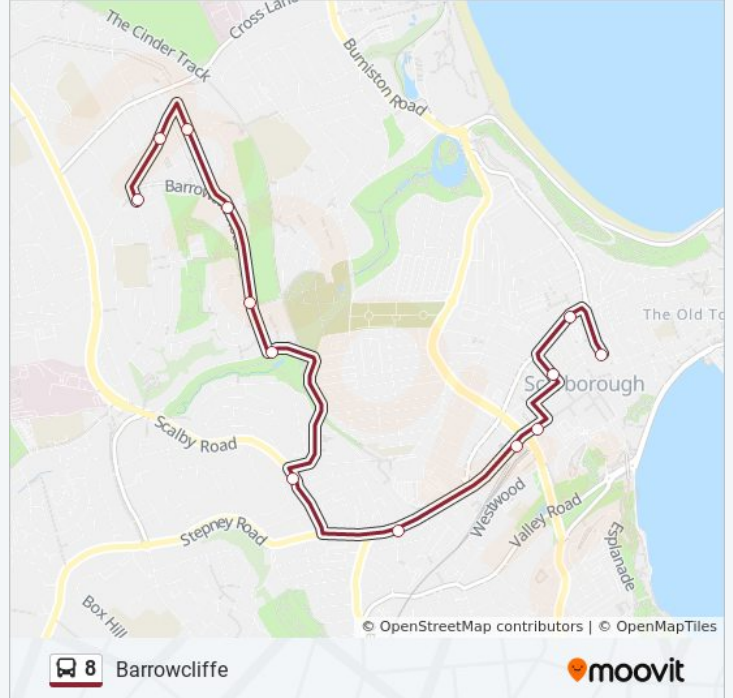

### Direction: Barrowcliffe

13 stops

[VIEW LINE SCHEDULE](#)

- St Thomas Street Stop D
- Castle Road Stop G
- Aberdeen Walk Stop J
- Westborough Stop M
- Railway Station Stop S
- Falsgrave Road
- Harley Close
- Woodland Avenue
- Prospect Mount Road
- St Leonards Crescent
- St Leonards Crescent
- Greylands Park Drive
- The Barrowcliff

### 8 bus Info

**Direction:** Barrowcliffe

**Stops:** 13

**Trip Duration:** 18 min

**Line Summary:**

## Direction: Scarborough

21 stops

[VIEW LINE SCHEDULE](#)

- The Barrowcliff
- Playground
- Hatterboard Drive
- Hospital
- Woodland Ravine
- Malvern Crescent
- Harley Close
- St John's Road
- Railway Station
- Victoria Street
- Castle Road
- Castle Road Stop A
- Queen Street Stop B
- Newcastle Packet
- Sandside
- Newcastle Packet
- Foreshore Road
- St Nicholas Gardens

## 8 bus Info

**Direction:** Scarborough

**Stops:** 21

**Trip Duration:** 28 min

**Line Summary:**

Aquarium Top Stop Y

Harcourt Place Stop X

St Thomas Street Stop D