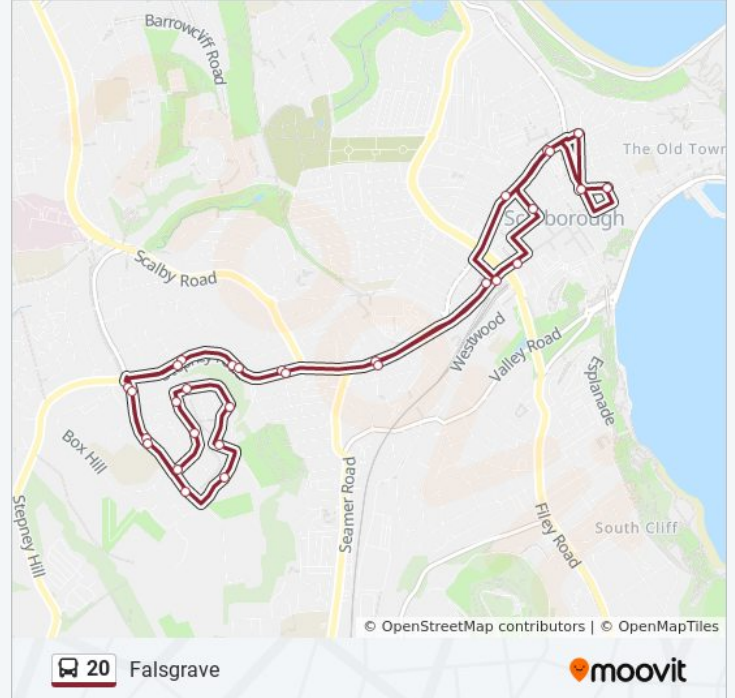

Direction: Falsgrave

30 stops

[VIEW LINE SCHEDULE](#)

- Queen Street Stop B
- Castle Road Stop G
- Aberdeen Walk Stop J
- Westborough Stop M
- Railway Station Stop S
- Falsgrave Road
- Park Road Junction
- Stepney Avenue
- Raincliffe Avenue
- Sandy Bed Lane End
- Catholic School
- Montgomery Court
- Evelyn Drive
- Evelyn Drive
- Sandybed Crescent
- Sandybed Crescent
- Evelyn Drive
- Reservoir
- Row Brown Court
- Catholic School
- Sandy Bed Lane End
- Raincliffe Avenue

20 bus Info

Direction: Falsgrave

Stops: 30

Trip Duration: 44 min

Line Summary:

Park Road Junction

St John's Road

West Square Stop V

Victoria Street

Castle Road

Castle Road Stop A

St Thomas Street Stop D

Queen Street Stop B

20 bus time schedules and route maps are available in an offline PDF at moovitapp.com. Use the [Moovit App](#) to see live bus times, train schedule or subway schedule, and step-by-step directions for all public transit in Yorkshire.