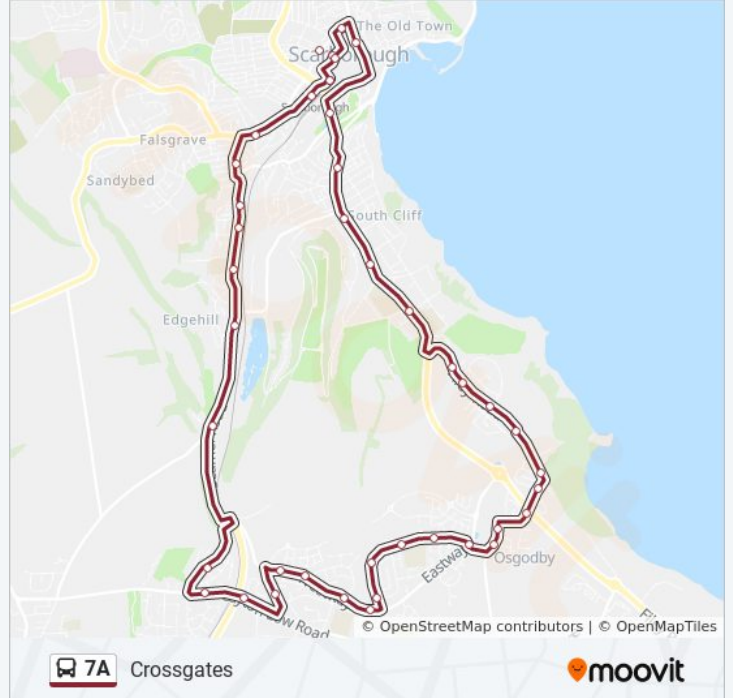

Byward Drive

Seamer Station

Lingholm Crescent

Westway

Ridgeway

Holme Hill

High Street

Herdborough Road

7A bus Info

Direction: Crossgates

Stops: 41

Trip Duration: 53 min

Line Summary:

Northwold Road
 Overdale
 Overdale - Priory Place
 Priory Place
 Priory Stores
 Bradworth Drive
 Post Office
 Cayton Cliff
 Sea View
 Sea View
 Cornelian Drive
 Wheatcroft Garage
 Wheatcroft Avenue
 Holbeck Road
 Avenue Victoria
 St Andrew's Church
 Valley Bridge
 Harcourt Place Stop X
 St Thomas Street Stop E

Direction: Eastfield

43 stops

[VIEW LINE SCHEDULE](#)

St Thomas Street Stop E
 Castle Road Stop G
 Aberdeen Walk Stop K
 Westborough Stop L
 Railway Station Stop U
 Falsgrave Road
 Westbourne Park
 Seamer Street
 Rosebery Avenue
 Football Stadium

7A bus Info

Direction: Eastfield

Stops: 43

Trip Duration: 40 min

Line Summary:

B&Q the Mere
Stoney Hags Rise
Burtondale Road
Byward Drive
Seamer Station
Dunslow Road
Salter Road
Lingholm Crescent
Westway
Ridgeway
Holme Hill
High Street
Herdborough Road
Gouldings Close
Northwold Road
Overdale
Overdale - Priory Place
Priory Place
Priory Stores
Bradworth Drive
Post Office
Cayton Cliff
Sea View
Sea View
Cornelian Drive
Wheatcroft Garage
Wheatcroft Avenue
Holbeck Road
Avenue Victoria
St Andrew's Church
Valley Bridge
Harcourt Place Stop X
St Thomas Street Stop E