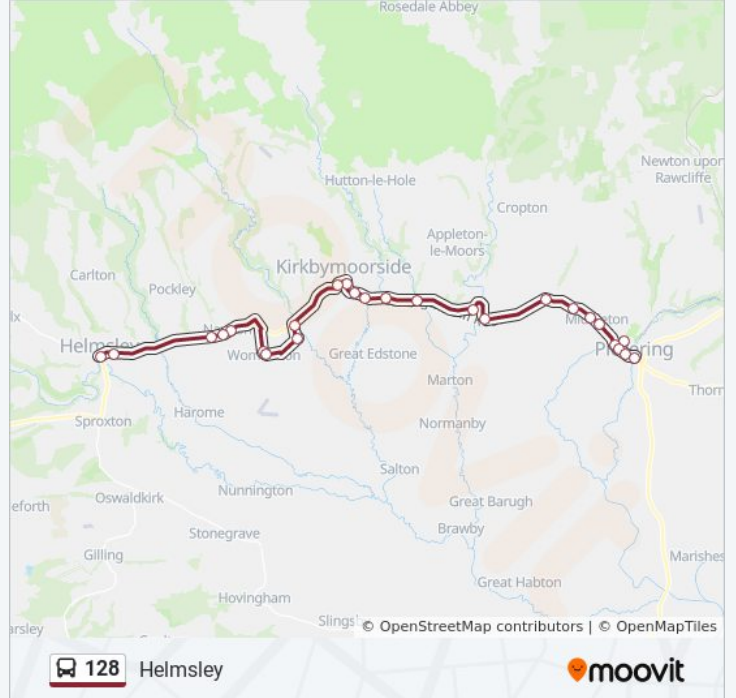

Bus Shelter

Nursing Home

West End Farm

St Helens Caravan Park

Wykeham Crossroads

Woodgate Lane

Cayley Arms

West Brow

Wydale Lane End

Barkers Lane

High Street

Station Road

Coachman Inn

Snainton Golf Centre

Mill Lane

Brook House Farm

Turgate Farm

Village Hall

Hilltop

Rectory Lane

Thornton Cross

Thornton Road Industrial Est

Thornton Road

Eastfield Road

Eastcroft

The Royal Oak

The Library

Potter Hill

Swainsea Lane

Northway

Main Street

New Tavern

Carr Lane