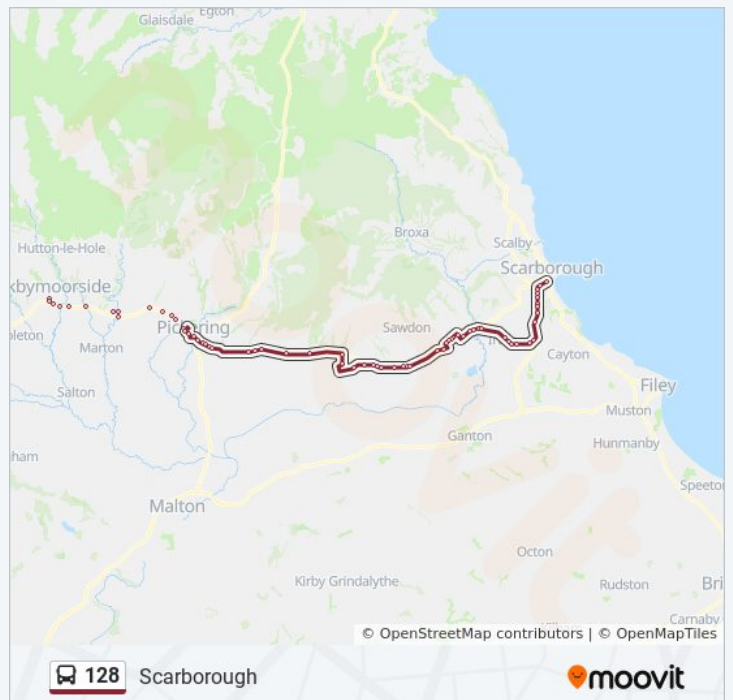

New Tavern

128 bus Time Schedule

Scarborough Route Timetable:

Sunday	9:30 AM - 4:30 PM
Monday	7:20 AM - 7:55 PM
Tuesday	7:20 AM - 7:55 PM
Wednesday	7:20 AM - 7:55 PM
Thursday	7:20 AM - 7:55 PM
Friday	9:30 AM - 4:30 PM
Saturday	7:20 AM - 7:55 PM

128 bus Info

Direction: Scarborough

Stops: 75

Trip Duration: 84 min

Line Summary:

Main Street

Northway

Swainsea Lane