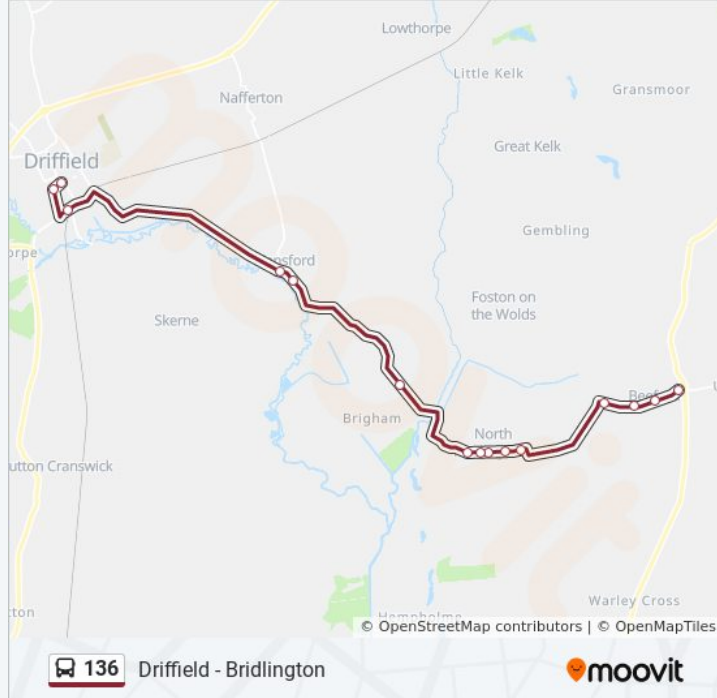

Skipsea Sands Holiday Park

Beeford Main Street

Beeford Main Street

Beeford Main Street

Beeford Main Street

North Frodingham Main St

North Frodingham Main St

North Frodingham Main St

North Frodingham Main St

North Frodingham Main St

Brigham Cross Roads

Wansford Trout Inn

Wansford B1249

Driffield Beverley Road

Driffield St John's Road

Driffield George Street

Direction: North Frodingham

29 stops

[VIEW LINE SCHEDULE](#)

Bridlington Bs (Bay A1)

Bridlington Promenade

Bridlington Queen Street

Bridlington South Cliff Road

Bridlington Shaftesbury Road

Bridlington Avocet Way

Bridlington South Cliff

Fraisthorpe A165

Barmston Lane End

Barmston Sands Lane

Barmston Lane End

Lissett Main Street

Lissett A165

136 bus Time Schedule

North Frodingham Route Timetable:

Sunday	Not Operational
Monday	5:00 PM - 6:15 PM
Tuesday	5:00 PM - 6:15 PM
Wednesday	5:00 PM - 6:15 PM
Thursday	5:00 PM - 6:15 PM
Friday	Not Operational
Saturday	5:00 PM - 6:15 PM

136 bus Info

Direction: North Frodingham

Stops: 29

Trip Duration: 53 min

Line Summary: