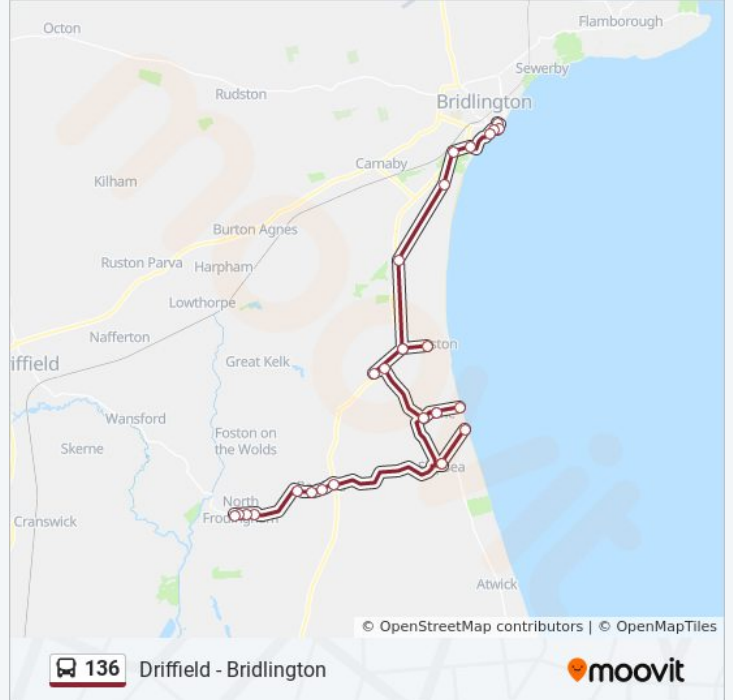

Ulrome Main Street

Ulrome Main Street

Ulrome Sand Lane

Ulrome Main Street

Ulrome Main Street

Skipsea Mill Lane

Skipsea Sands Holiday Park

Skipsea Mill Lane

Beeford Main Street

Beeford Main Street

Beeford Main Street

Beeford Main Street

North Frodingham Main St

North Frodingham Main St

North Frodingham Main St

North Frodingham Main St

136 bus time schedules and route maps are available in an offline PDF at moovitapp.com. Use the [Moovit App](#) to see live bus times, train schedule or subway schedule, and step-by-step directions for all public transit in Yorkshire.

[About Moovit](#) • [MaaS Solutions](#) • [Supported Countries](#) • [Mooviter Community](#)

© 2024 Moovit - All Rights Reserved

Check Live Arrival Times