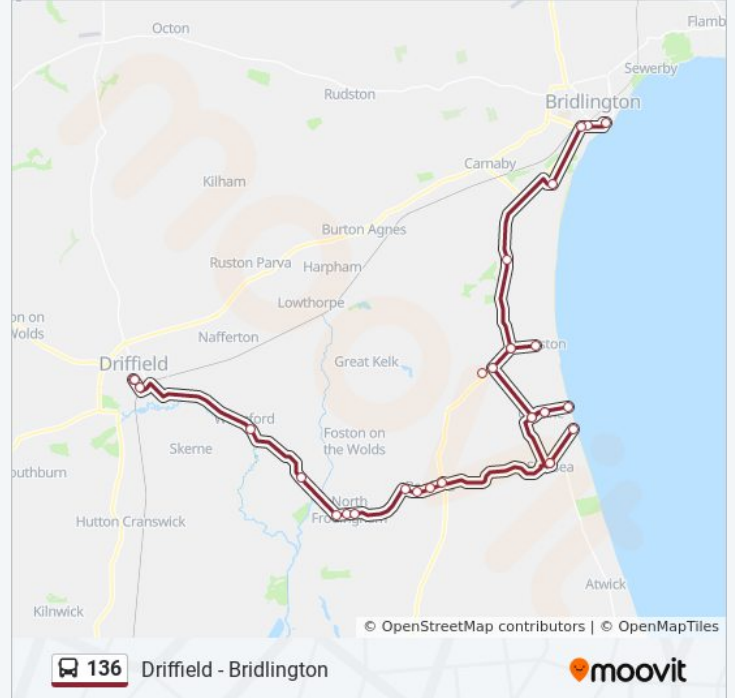

Direction: Bridlington

30 stops

[VIEW LINE SCHEDULE](#)

- Driffield George Street
- Driffield Middle St South
- Driffield Middle Street South
- Wansford Trout Inn
- Brigham Cross Roads
- North Frodingham Main St
- North Frodingham Main St
- North Frodingham Main St
- Beeford Main Street
- Beeford Main Street
- Main Street Beeford
- Beeford Main Street
- Skipsea Mill Lane
- Skipsea Sands Holiday Park
- Skipsea Mill Lane
- Ulrome Main Street
- Ulrome Main Street
- Ulrome Sand Lane
- Ulrome Main Street
- Ulrome Main Street
- Lissett A165
- Lissett Main Street

136 bus Info

Direction: Bridlington

Stops: 30

Trip Duration: 69 min

Line Summary:

Barmston Lane End
 Barmston Sands Lane
 Barmston Lane End
 Fraisthorpe A165
 Bridlington South Cliff
 Bridlington Bessingby Rd
 Bridlington Hilderthorpe Rd
 Bridlington Bs (Bay A1)

Direction: Driffield

34 stops

[VIEW LINE SCHEDULE](#)

Bridlington Bs (Bay A1)
 Bridlington Promenade
 Bridlington Queen Street
 Bridlington South Cliff Road
 Bridlington Shaftesbury Road
 Bridlington South Cliff
 Fraisthorpe A165
 Barmston Lane End
 Barmston Sands Lane
 Barmston Lane End
 Lissett Main Street
 Lissett A165
 Ulrome Main Street
 Ulrome Main Street
 Ulrome Sand Lane
 Ulrome Main Street
 Ulrome Main Street
 Skipsea Mill Lane

136 bus Info

Direction: Driffield

Stops: 34

Trip Duration: 69 min

Line Summary:

Skipsea Sands Holiday Park

Beeford Main Street

Beeford Main Street