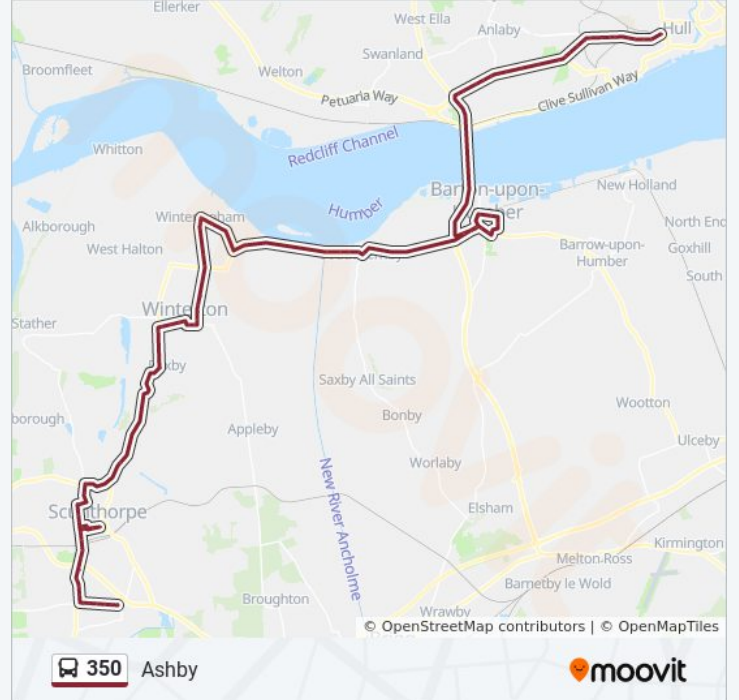

North Street

Hart Lane

Cross Keys

Post Office

Leek Hill

Lincoln Drive

Fish Shop
Garage
Roxby Corner
Hill
Mannaberg Way
Normanby Grange
Chatterton Crescent
Grosvenor Hotel
Sheffield Street
Porter Street
Dunstall Street
Mary Street Car Park
Scunthorpe
Frances Street
Dunstall Street
Shops
Museum
Cottage Beck Road
The Pods
Lloyds Avenue
Brumby Corner
Hopkins Avenue
Priory Hotel
Local Link
Broadway
Market
Wesley Church
Sunshine Hall
Hornsby Depot

Direction: Hull

87 stops

[VIEW LINE SCHEDULE](#)

350 bus Time Schedule

Hull Route Timetable:

Sunday

09:55 - 19:55

Hornsby Depot
 Sunshine Hall
 Aldi Supermarket
 Market
 Broadway
 Carvers Fish Shop
 Ashby Turn
 Priory Hotel
 Ashby Road Surgery
 Hopkins Avenue
 Brumby Corner
 Lloyds Avenue
 The Pods
 Cottage Beck Road
 Museum
 Cliff Gardens
 Dunstall Street
 Mary Street Car Park
 Scunthorpe
 Frances Street
 Dunstall Street
 Parkinson Avenue
 Holy Souls Church
 Crosby Primary School
 Grosvenor Hotel
 Chatterton Crescent
 Normanby Grange
 Mannaberg Way
 Hill
 Aalps College
 Roxby Corner
 Garage
 Fish Shop

Direction: Scunthorpe

68 stops

[VIEW LINE SCHEDULE](#)

Hull Interchange
Fountain Street
Hull Royal Infirmary
Coltman Street
Saner Street
Mkm Stadium
Sandringham Street
Plane Street

350 bus Time Schedule

Scunthorpe Route Timetable: