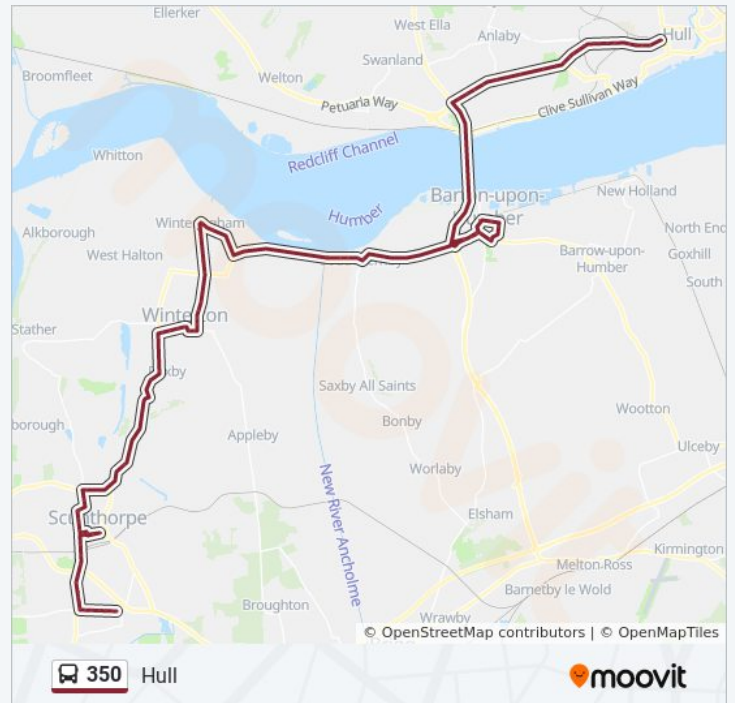

Direction: Hull

87 stops

[VIEW LINE SCHEDULE](#)

350 bus Time Schedule

Hull Route Timetable:

Sunday

09:55 - 19:55

Hornsby Depot
 Sunshine Hall
 Aldi Supermarket
 Market
 Broadway
 Carvers Fish Shop
 Ashby Turn
 Priory Hotel
 Ashby Road Surgery
 Hopkins Avenue
 Brumby Corner
 Lloyds Avenue
 The Pods
 Cottage Beck Road
 Museum
 Cliff Gardens
 Dunstall Street
 Mary Street Car Park
 Scunthorpe
 Frances Street
 Dunstall Street
 Parkinson Avenue
 Holy Souls Church
 Crosby Primary School
 Grosvenor Hotel
 Chatterton Crescent
 Normanby Grange
 Mannaberg Way
 Hill
 Aalps College
 Roxby Corner
 Garage
 Fish Shop

Monday	09:15 - 18:15
Tuesday	09:15 - 18:15
Wednesday	09:15 - 18:15
Thursday	09:15 - 18:15
Friday	09:15 - 18:15
Saturday	09:15 - 18:15

350 bus Info

Direction: Hull

Stops: 87

Trip Duration: 80 min

Line Summary:

Lincoln Drive

Leek Hill

Post Office

Cross Keys

Hart Lane

North Street

Mill House Lane

Newport Drive