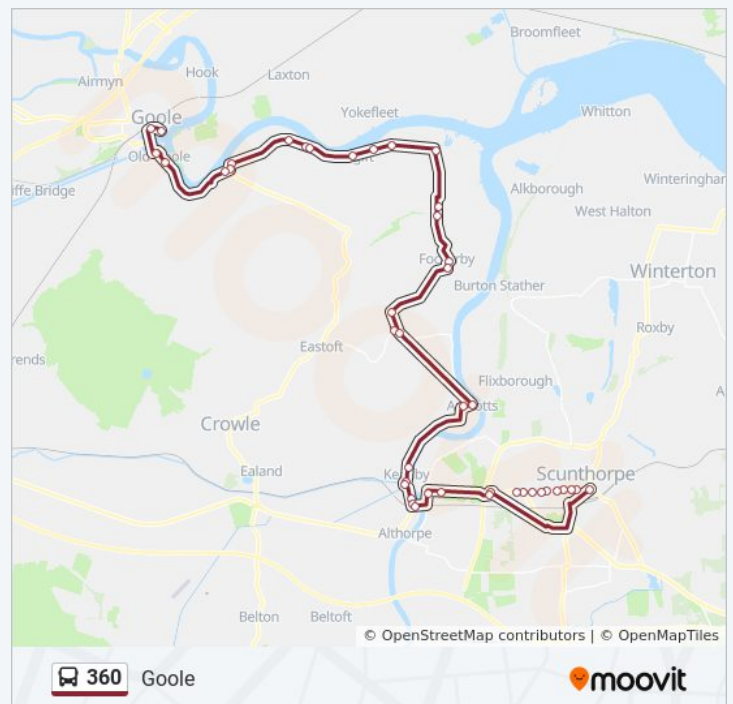

Stops: 19

Trip Duration: 38 min

Line Summary:

Direction: Goole

43 stops

[VIEW LINE SCHEDULE](#)

Scunthorpe
Frances Street
Dunstall Street
Pavillion Row
Sainsbury`S
High Ridge School
Highfield Avenue
Cliff Closes Road
Collinson Avenue
Doncaster Road
Tesco
Gallagher Retail Park
Gunness Straight
Jolly Sailor
Althorpe Rail Station
Primary School
Club
Trentside
Auld South Yorkshire
Willow Grove
Chapel Street
Ingleby Arms
Halkon Close
Lincolnshire Arms
Mill Close Villas
Garthorpe Hall
Bay Horse
Adlingfleet Garthorpe Road
Adlingfleet Garthorpe Road

360 bus Time Schedule

Goole Route Timetable:

Sunday	Not Operational
Monday	4:05 PM - 5:30 PM
Tuesday	4:05 PM - 5:30 PM
Wednesday	4:05 PM - 5:30 PM
Thursday	4:05 PM - 5:30 PM
Friday	4:05 PM - 5:30 PM
Saturday	Not Operational

360 bus Info

Direction: Goole

Stops: 43

Trip Duration: 71 min

Line Summary:

Blacktoft Sands

Ousefleet Townend Causeway

Whitgift Main Road

Stops: 42

Trip Duration: 65 min

Line Summary:

Sainsbury`S

Pavillion Row

Dunstall Street

Mary Street Car Park

Scunthorpe