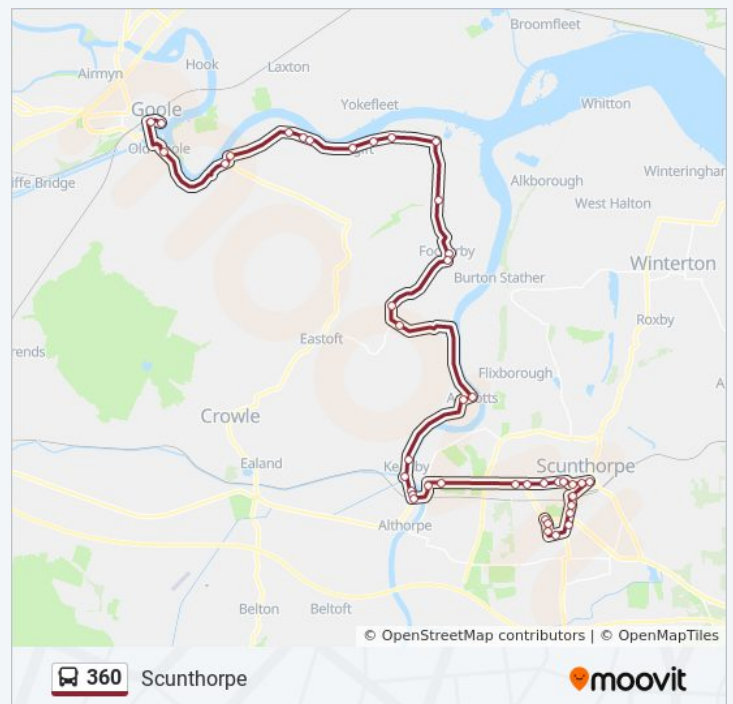

360 bus Info

Direction: Goole

Stops: 43

Trip Duration: 71 min

Line Summary:

Blacktoft Sands

Ousefleet Townend Causeway

Whitgift Main Road

Whitgift Main Road

Reedness Twin Rivers

Reedness Twin Rivers

Reedness Twin Rivers

Swinefleet High Street

Swinefleet Church Lane

Swinefleet Low Street

Goole Swinefleet Road

Old Goole Swinefleet Road

Goole Stanhope Street

Goole North Street

Direction: Scunthorpe

42 stops

[VIEW LINE SCHEDULE](#)

Goole North Street
Goole Stanhope Street
Old Goole Main Road
Swinefleet Low Street
Swinefleet Church Street
Reedness Twin Rivers
Reedness Twin Rivers
Reedness Twin Rivers
Whitgift Main Road
Whitgift Main Road
Ousefleet Townend Causeway
Blacktoft Sands
Adlingfleet Garthorpe Rd
Bay Horse
Garthorpe Hall
Mill Close Villas
Halkon Close
Ingleby Arms
Chapel Street
Willow Grove
Trentside
Club
Primary School
Althorpe Rail Station
Jolly Sailor
Gunness Straight
Doncaster Road
Collinson Avenue
Highfield Avenue

Stops: 42

Trip Duration: 65 min

Line Summary:

Sainsbury`S

Pavillion Row

Dunstall Street

Mary Street Car Park

Scunthorpe