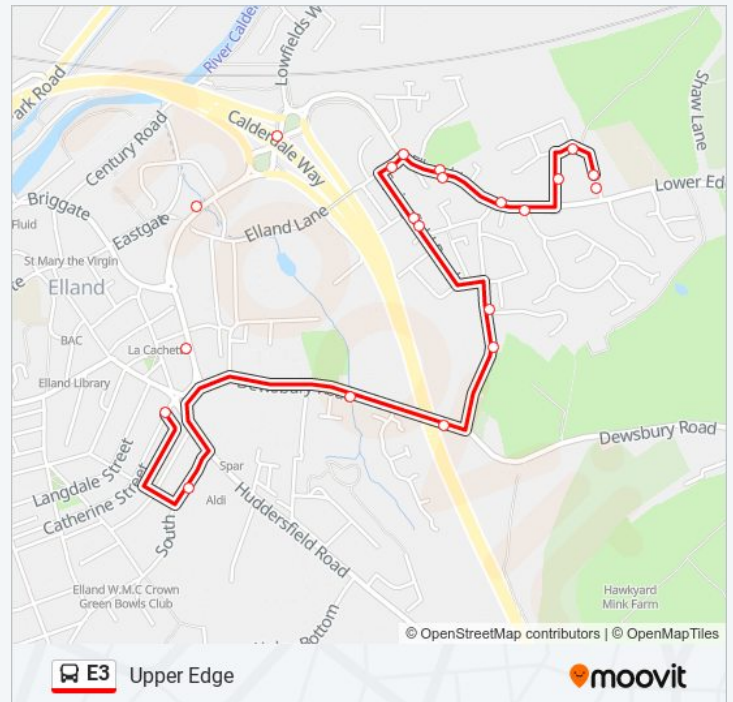

## E3 bus Info

**Direction:** Upper Edge

**Stops:** 14

**Trip Duration:** 5 min

**Line Summary:**

## Direction: West Vale

13 stops

[VIEW LINE SCHEDULE](#)

St Pauls Church

Southgate (Stop B)

Burley Street