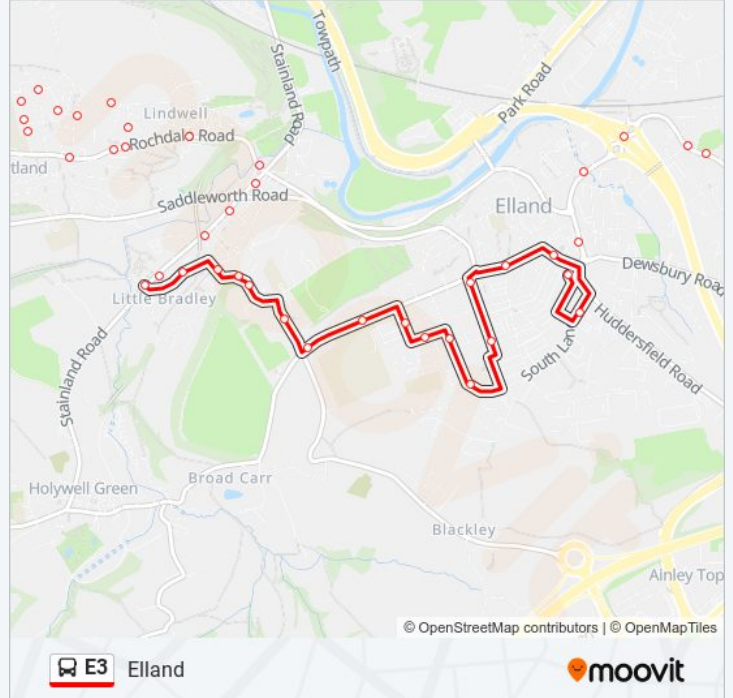

**Direction: Elland**

42 stops

[VIEW LINE SCHEDULE](#)

- Rochdale Road Milner Ln
- Milner Ln Houltts Ln
- Houltts Ln Cherry Tree Drive
- Ashfield Rd Ashfield Terr
- Moorlands Rd Ashfield Rd
- Goldfields Way Moorlands Rd
- School St Dixon Cl
- School St Rochdale Rd
- School Street Highfield Ave
- Rochdale Rd Ashfield Road
- Rochdale Road Crosshills Mount
- Rochdale Rd Clay House Lane
- Rochdale Road (Stop F)
- Stainland Road (Stop J)
- Stainland Rd Dean Street
- Stainland Rd Queen Street
- Stainland Road Health Centre
- Green Ln Hullen Edge
- Hullenedge Ln Green Ln
- Hullen Edge
- Hullenedge Lane
- Hammerstones Rd Hullenedge Rd

**E3 bus Info**

**Direction:** Elland

**Stops:** 42

**Trip Duration:** 23 min

**Line Summary:**

Victoria Road Blackley Rd  
 Victoria Road Brooksbank School  
 Cross Lane Victoria Rd  
 Crestfield Avenue  
 Elsinore Avenue Cresfield Ave  
 Elsinore Ave Cresfield Crescent  
 Savile Rd Norton Street  
 Savile Rd Victoria Road  
 Burley Street  
 Southgate (Stop C)  
 South Ln Frances Street  
 St Pauls Church  
 Elland Riorges Link  
 Elland Lane  
 Lowfields Way  
 Riorges Link Elland Lane  
 Elland Lane  
 Lower Edge Rd Whitwell Grove  
 Grasmere Dr Thirlmere Drive  
 Grasmere Drive

**Direction: Greetland**

42 stops

[VIEW LINE SCHEDULE](#)

Grasmere Drive  
 Grasmere Drive Thirlmere Ave  
 Thirlmere Ave Lower Edge Road  
 Lower Edge Rd Whitwell Grove  
 Elland Lane  
 Elland Ln Springfield Road  
 Springfield Rd Grove Road  
 Springfield Rd Whitwell Grove  
 Whitwell Green Lane