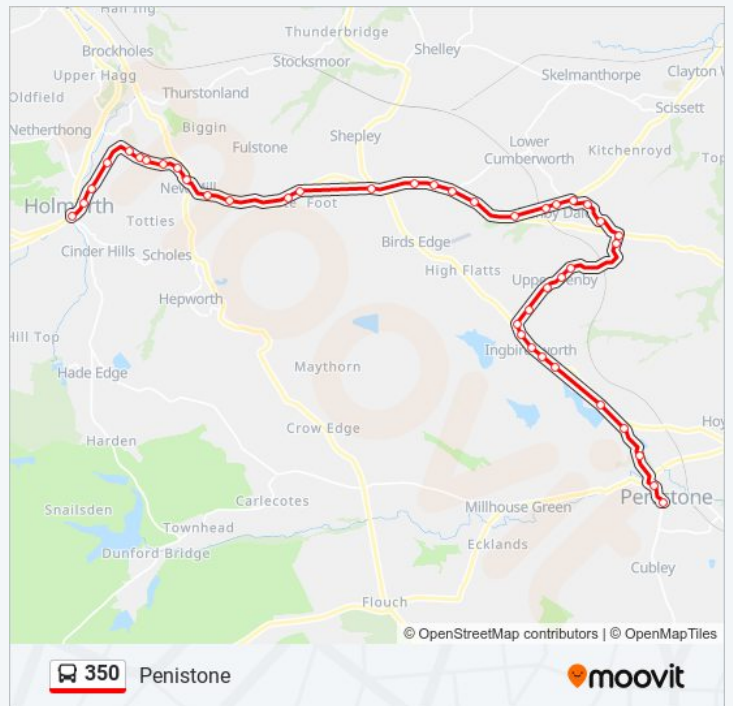

Direction: Holmfirth

41 stops

[VIEW LINE SCHEDULE](#)

- Market Place/St Mary's Street
- Huddersfield Road/Barnsley Road
- Huddersfield Road/Netherfield
- Huddersfield Road/Wellhouse Lane
- Huddersfield Road/Carr Head Lane
- Huddersfield Road/New Row Lane
- Huddersfield Road/Mill Lane
- Huddersfield Road/Park House Court
- Huddersfield Road/Wellthorne Lane
- Falledge Lane Penistone Rd
- Falledge Lane Falledge Ln Farm
- Falledge Ln Denby Lane
- Denby Dale Bank Lane
- Denby Lane Fairfields
- Lwr Denby Lane
- Dunkirk Inn
- Miller Hill Barnsley Road
- Miller Hill Revel Garth
- Miller Hill Wakefield Road
- Wesley Terrace
- Denby Dale Viaduct
- Rockwood House

Kirkroyds Lane

Bromley Avenue

Springwood Road

Heys Lane

Woodlands Grove

Town End Road

Bridge Lane

Holmfirth

Huddersfield Road/Carr Head Lane

Huddersfield Road/Wellhouse Lane

Penistone Grammar School Bus

Park/Huddersfield R

Bridge Street/Wentworth Road

Market Place/St Mary's Street

350 bus time schedules and route maps are available in an offline PDF at moovitapp.com. Use the Moovit App to see live bus times, train schedule or subway schedule, and step-by-step directions for all public transit in Yorkshire.