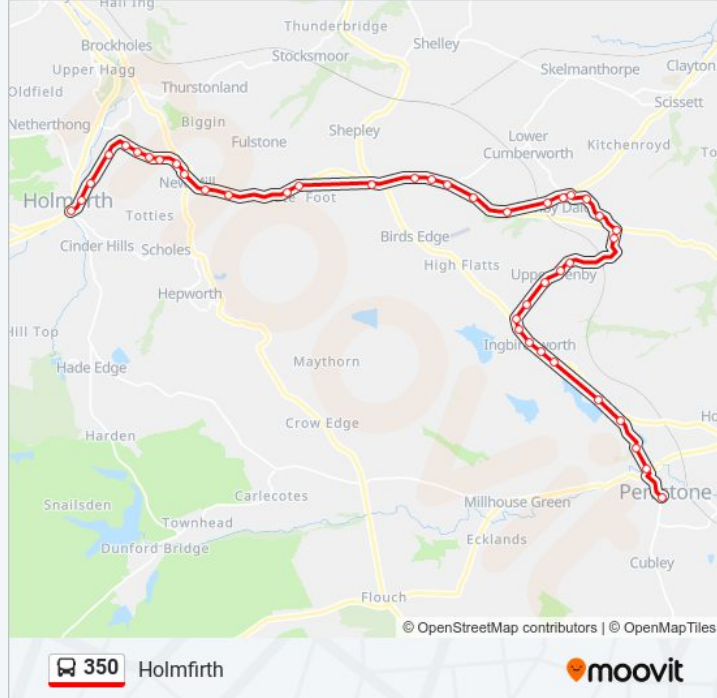

Direction: Holmfirth

41 stops

[VIEW LINE SCHEDULE](#)

- Market Place/St Mary's Street
- Huddersfield Road/Barnsley Road
- Huddersfield Road/Netherfield
- Huddersfield Road/Wellhouse Lane
- Huddersfield Road/Carr Head Lane
- Huddersfield Road/New Row Lane
- Huddersfield Road/Mill Lane
- Huddersfield Road/Park House Court
- Huddersfield Road/Wellthorne Lane
- Falledge Lane Penistone Rd
- Falledge Lane Falledge Ln Farm
- Falledge Ln Denby Lane
- Denby Dale Bank Lane
- Denby Lane Fairfields
- Lwr Denby Lane
- Dunkirk Inn
- Miller Hill Barnsley Road
- Miller Hill Revel Garth
- Miller Hill Wakefield Road
- Wesley Terrace
- Denby Dale Viaduct
- Rockwood House

350 bus Info

Direction: Holmfirth

Stops: 41

Trip Duration: 27 min

Line Summary:

Barnsley Road Eunice Ln

The Star Inn

Barnsley Road Rowgate

Kirkroyds Lane

Bromley Avenue

Springwood Road

Heys Lane

Woodlands Grove

Town End Road

Bridge Lane

Holmfirth

Direction: Penistone

41 stops

[VIEW LINE SCHEDULE](#)

Holmfirth

Bridge Lane

Town End Road

Woodlands Grove

Heys Road