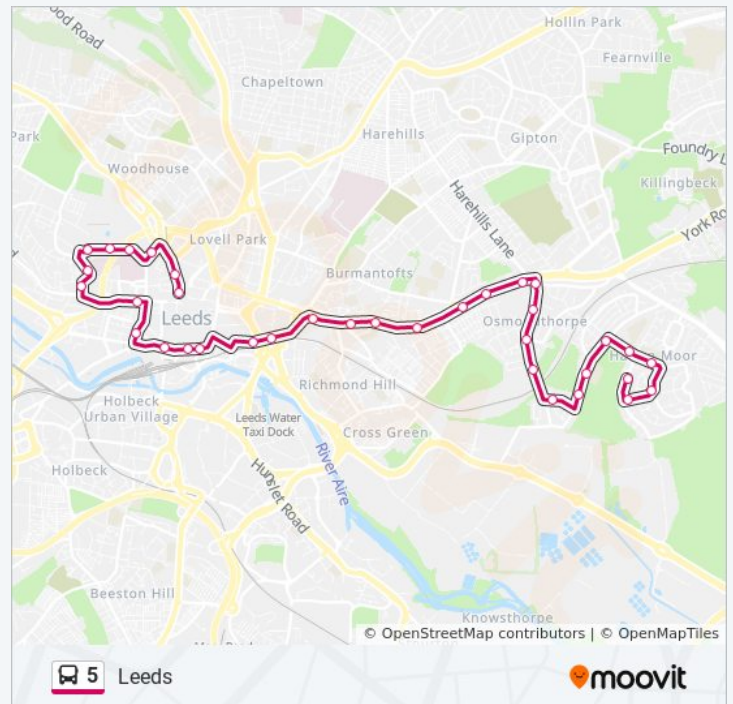

**5 bus Info**  
**Direction:** Halton Moor  
**Stops:** 55  
**Trip Duration:** 74 min  
**Line Summary:**

Ullswater Crescent  
Temple Academy  
Corpus Christi Coll  
Neville Road  
Meadowfield School  
Halton Moor Avenue  
Neville Parade  
Neville Hill  
Rookwood Street  
Shaftesbury Med Ctr  
Rookwood Avenue  
Shaftesbury Jct A  
Dawlish Terrace  
Torre Road  
Raincliffe Road  
Berking Avenue  
Pontefract Lane  
Woodpecker Junction  
Cultural E  
Cultural G  
Corn Exchange J  
Trinity N  
Station B  
Civic S  
Civic O  
Leeds City College  
Woodhouse Square  
Leeds Dental Hosp  
Worsley Building  
Lgi A&E  
Civic H  
Merrion C  
Headrow N

## Direction: Leeds City Centre

35 stops

[VIEW LINE SCHEDULE](#)

Cartmell Drive  
Coronation Parade  
Ullswater Crescent  
Temple Academy  
Corpus Christi Coll  
Neville Road  
Meadowfield School  
Halton Moor Avenue  
Neville Parade  
Neville Hill  
Rookwood Street  
Shaftesbury Med Ctr  
Rookwood Avenue  
Shaftesbury Jct A  
Dawlish Terrace  
Torre Road  
Raincliffe Road  
Berking Avenue  
Pontefract Lane  
Woodpecker Junction  
Cultural E  
Cultural G  
Corn Exchange J  
Trinity N  
Station B  
Civic S  
Civic O  
Leeds City College  
Woodhouse Square

## 5 bus Time Schedule

Leeds City Centre Route Timetable:

Sunday	Not Operational
Monday	6:15 AM
Tuesday	6:15 AM
Wednesday	6:15 AM
Thursday	6:15 AM
Friday	5:54 AM - 6:54 AM
Saturday	5:54 AM - 6:54 AM

## 5 bus Info

**Direction:** Leeds City Centre

**Stops:** 35

**Trip Duration:** 39 min

**Line Summary:**

Leeds Dental Hosp

Worsley Building

Lgi A&E