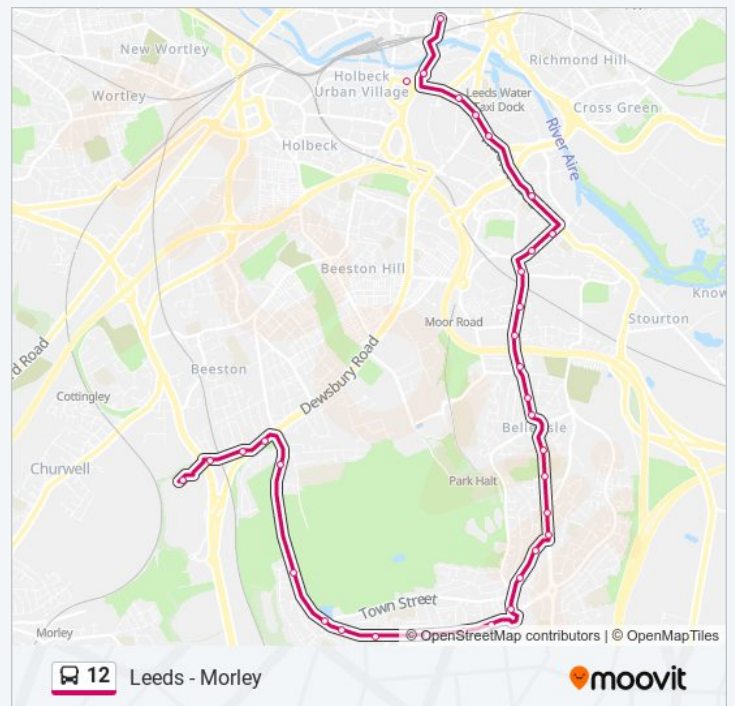

Oakwood Clock

Princes Ave Soldiers Field

Roundhay Park

Direction: White Rose Centre

50 stops

[VIEW LINE SCHEDULE](#)

12 bus Time Schedule

White Rose Centre Route Timetable:

Sunday	07:25 - 22:52
Monday	04:44 - 22:57
Tuesday	04:44 - 22:57
Wednesday	04:44 - 22:57
Thursday	04:44 - 22:57
Friday	04:44 - 22:57
Saturday	06:19 - 22:36

12 bus Info

Direction: White Rose Centre

Stops: 50

Trip Duration: 63 min

Line Summary:

Petersfield Avenue

Middleton Road

Town Street

Lanshaw Walk

Lanshaw View

Dunlin Drive

Middleton Centre A

Staithe Avenue

Lingwell Road

Middleton Pk Circus

Middleton Park Road

Middleton Water Twr

Bodmin Road

Parkwood Road