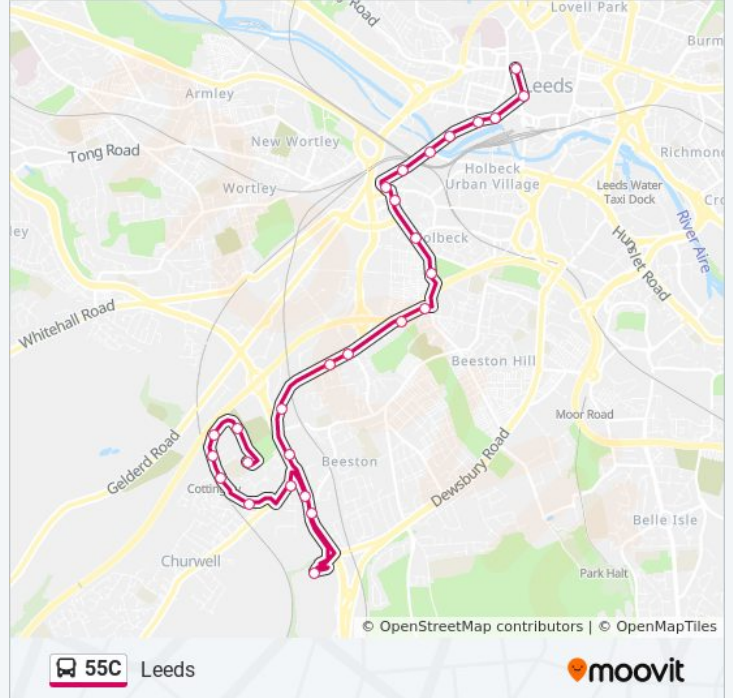

**Trip Duration:** 29 min

**Line Summary:**

Cottingley Drive Dulverton Place

Cottingley Dr Dulverton Gardens

Cottingley Drive Crematorium

Cottingley Vale

### Direction: White Rose Centre

42 stops

[VIEW LINE SCHEDULE](#)

Civic L

City Square G

Wellington M

Wellington N

Globe Road

### 55C bus Time Schedule

White Rose Centre Route Timetable:

Sunday	07:34 - 21:34
Monday	19:04 - 22:04
Tuesday	19:04 - 22:04
Wednesday	19:04 - 22:04
Thursday	19:04 - 22:04
Friday	19:04 - 22:04
Saturday	18:05 - 21:58

### 55C bus Info

**Direction:** White Rose Centre

**Stops:** 42

**Trip Duration:** 53 min

**Line Summary:**

Ring Road Millshaw

Millshaw

Cottingley Drive Dulverton Square