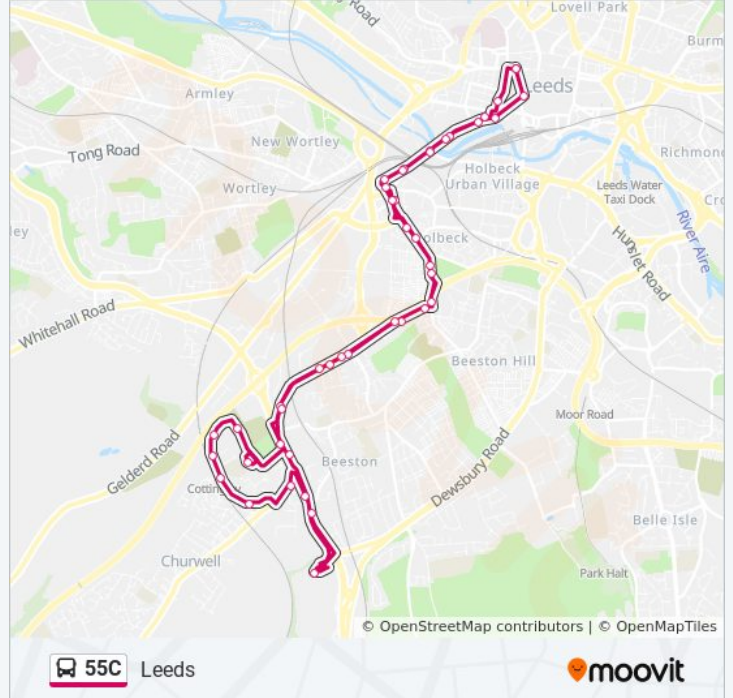

Ring Road Millshaw

Millshaw

Cottingley Drive Dulverton Square

Rail Station

Cottingley Drive Dulverton Place

Cottingley Dr Dulverton Gardens

Cottingley Drive Crematorium

Cottingley Vale

Drysaltern

Elland Road Ind Est

Heath Mount

Leeds Utd Stadium

Fairway Court

Cemetery Road Jct

Top Moor Side

Domestic Street Balm Walk

Holbeck Lane

Spence Lane

Springwell Street

Globe Road

Wellington P

Wellington O

Wellington J

Civic L

55C bus time schedules and route maps are available in an offline PDF at moovitapp.com. Use the [Moovit App](#) to see live bus times, train schedule or subway schedule, and step-by-step directions for all public transit in Yorkshire.

[About Moovit](#) · [MaaS Solutions](#) · [Supported Countries](#) · [Mooviter Community](#)

© 2024 Moovit - All Rights Reserved

Check Live Arrival Times