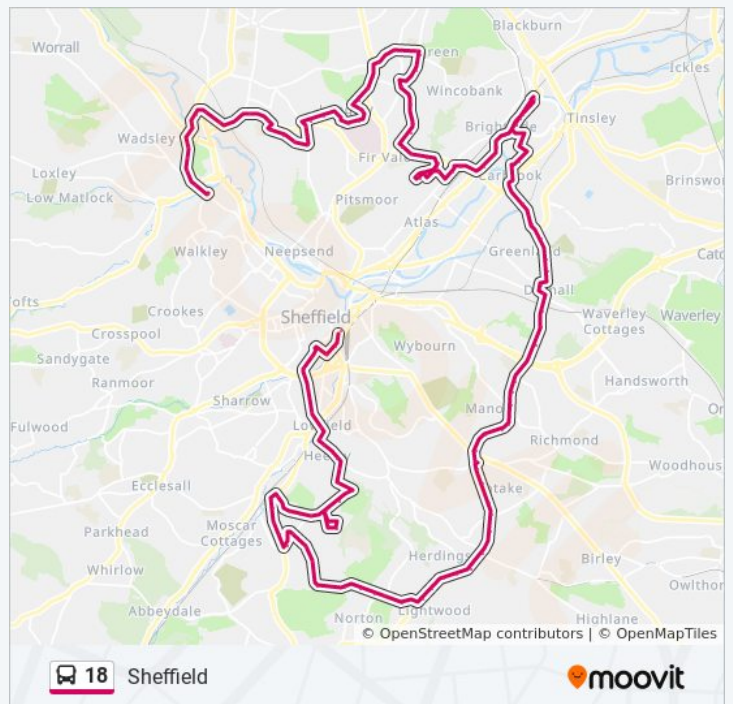

Barnsley Road/Hereward Road

Hatfield House Lane/Etwell Way

Hatfield House Lane/Molineaux Road

Hatfield House Lane/Bellhouse Road

Bellhouse Road/Shiregreen Lane

Bellhouse Road/Primrose Avenue

Sicey Avenue/Stubbin Lane

Firth Park Road/Firth Park Avenue

Firth Park Road/Vivian Road

Firth Park Road/Addison Road

Page Hall Road/Firth Park Road

Page Hall Road/Rushby Street

18 bus Info

Direction: Sheffield Centre

Stops: 126

Trip Duration: 107 min

Line Summary:

Owler Lane/Wensley Street

Upwell Lane/Owler Lane

Upwell Lane/Earl Marshal Road

Grimesthorpe Road/Botham Street

Cyclops Street/Botham Street

Grimesthorpe Road/Margate Drive