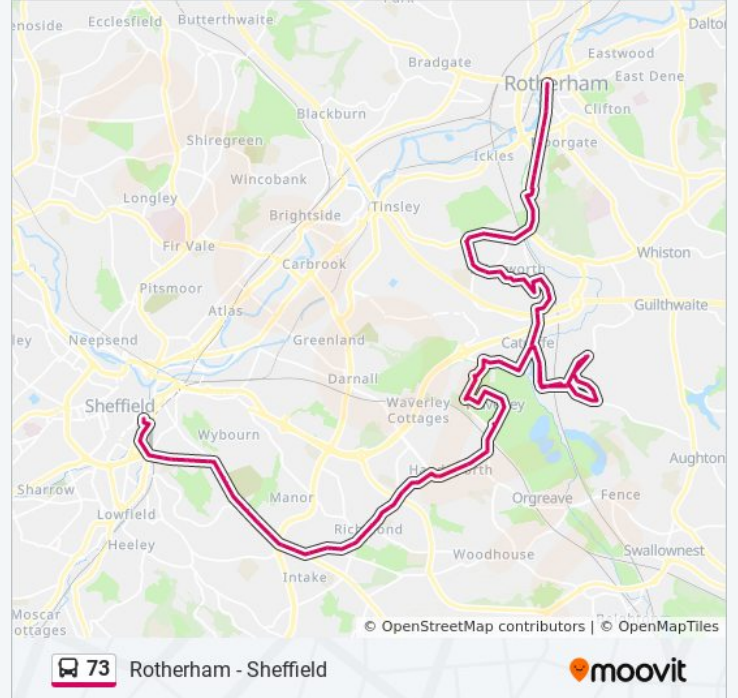

Richmond Road/Richmond Grove

Richmond Road/Laverack Street

Handsworth Road/Richmond Road

Handsworth Road/Handsworth Grange Road

Orgreave Lane/Medlock Drive

Orgreave Lane/Highfield Lane

Highfield Lane/Castleton Way

Mitchell Way/Highfield Spring

High Field Spring/Brunel Way

Poplar Way/High Field Spring

Poplar Way/Sheffield Lane

Orgreave Road/Poplar Way

Orgreave Road/Sheffield Lane

Treeton Lane/Main Street

Mill Lane/Treeton Lane

Station Road/Arundel Street

Station Road/Front Street

Front Street/Washfield Lane

Wood Lane/Pit Lane

High Hazel Road/Falconer Way

High Hazel Road/Lyminton Lane

High Hazel Road/Well Lane

Well Lane/Treetown Crescent

Bole Hill/Spa Well Crescent

Bole Hill/Spa Well Crescent

Bole Hill/Spa Well Crescent

Well Lane/Treetown Crescent

Station Road/Front Street

Station Road/Arundel Street

Treeton Lane/Mill Lane

Main Street/Treeton Lane

Rotherham Road/St Marys Drive

Whitehill Lane/New Brinsworth Road