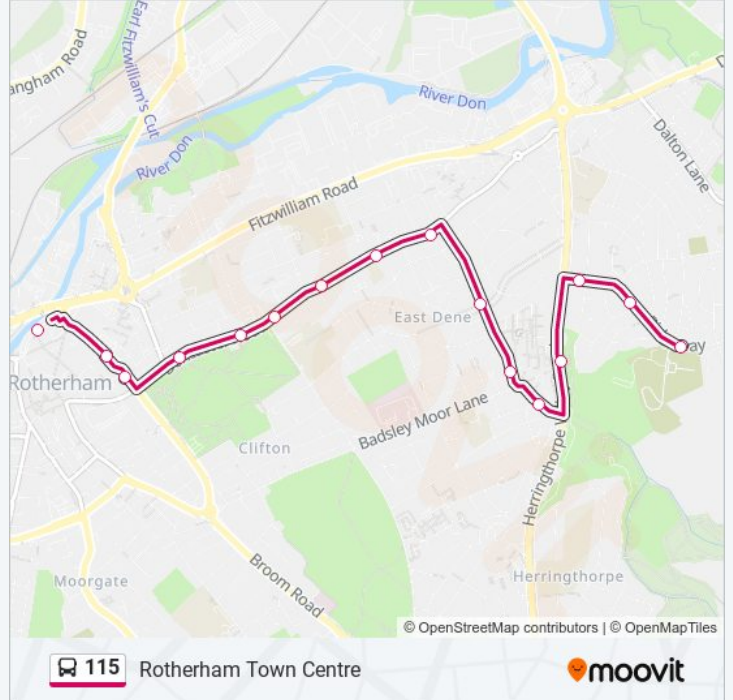

115 bus time schedules and route maps are available in an offline PDF at moovitapp.com. Use the [Moovit App](#) to see live bus times, train schedule or subway schedule, and step-by-step directions for all public transit in Yorkshire.

[About Moovit](#) • [MaaS Solutions](#) • [Supported Countries](#) • [Mooviter Community](#)

© 2024 Moovit - All Rights Reserved

Check Live Arrival Times