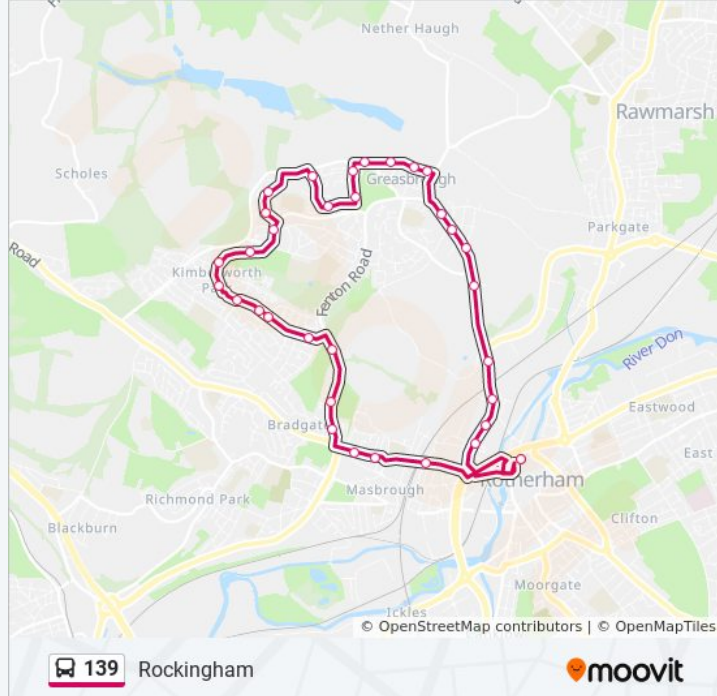

Church Street/Green Street

Church Street/Croft Street

Church Street/Cinder Bridge Road

Potter Hill/Scrooby Street

Potter Hill/Firth Street

Potter Hill/Lowfield Avenue

Car Hill/Barbot Hill Road

Greasbrough Road/Mangham Road

Greasbrough Road/North Drive

Greasbrough Street/Greasbrough Road

Greasbrough Street/Glasshouse Street

Rotherham Interchange

139 bus time schedules and route maps are available in an offline PDF at moovitapp.com. Use the [Moovit App](#) to see live bus times, train schedule or subway schedule, and step-by-step directions for all public transit in Yorkshire.

[About Moovit](#) • [MaaS Solutions](#) • [Supported Countries](#) • [Mooviter Community](#)

© 2024 Moovit - All Rights Reserved

Check Live Arrival Times