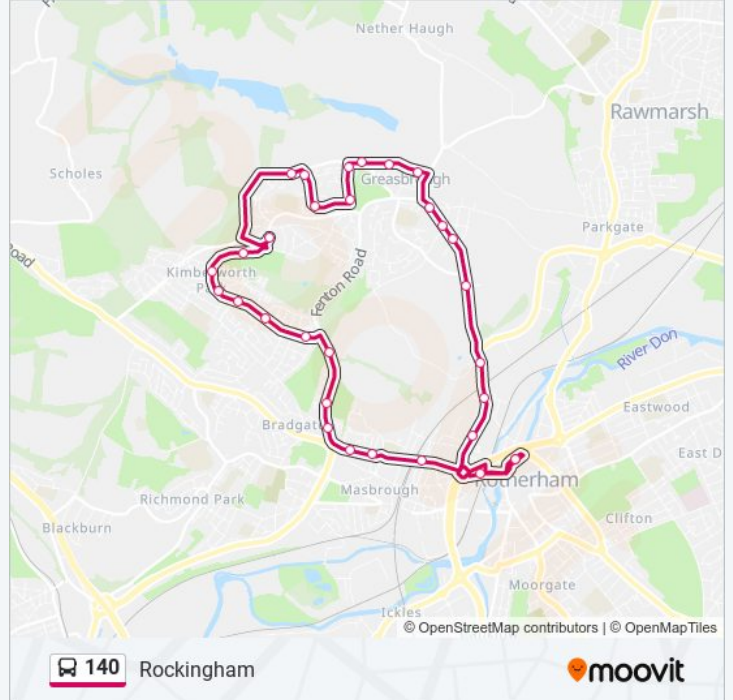

 140

Rockingham

Get The App

The 140 bus line Rockingham has one route. For regular weekdays, their operation hours are:

(1) Rockingham: 04:51 - 22:40

Use the Moovit App to find the closest 140 bus station near you and find out when is the next 140 bus arriving.

**Direction: Rockingham**

31 stops

[VIEW LINE SCHEDULE](#)

- Rotherham Interchange
- Greasbrough Street/Hope Street
- Greasbrough Road/Primrose Hill
- Greasbrough Road/Ginhouse Lane
- Car Hill/Barbot Hill Road
- Potter Hill/Highfield Road
- Potter Hill/Munsbrough Lane
- Potter Hill/Coach Road
- Church Street/Main Street
- Church Street/Green Street
- Church Street/Dawson Croft
- Grayson Road/Church Street
- Grayson Road/Roughwood Road
- Whitehall Road/Library Close
- Whitehall Road/Town Lane
- Town Lane/Whitehall Road
- Roughwood Road/Wingfield Road
- Roughwood Road/Roughwood Way
- Roughwood Road/Crane Road
- Roughwood Road/Rhodes Avenue
- Roughwood Road/Hudson Road
- Roughwood Road/Ox Close Avenue

**140 bus Info**

**Direction:** Rockingham

**Stops:** 31

**Trip Duration:** 31 min

**Line Summary:**

Roughwood Road/Ten Acre Road  
Fenton Road/Hudsons Rough  
Fenton Road/Fenton Croft  
Fenton Road/Leatham Avenue  
New Wortley Road/Fenton Road  
New Wortley Road/Henley Rise  
New Wortley Road/James Street  
College Road/Bridge Street  
Rotherham Interchange