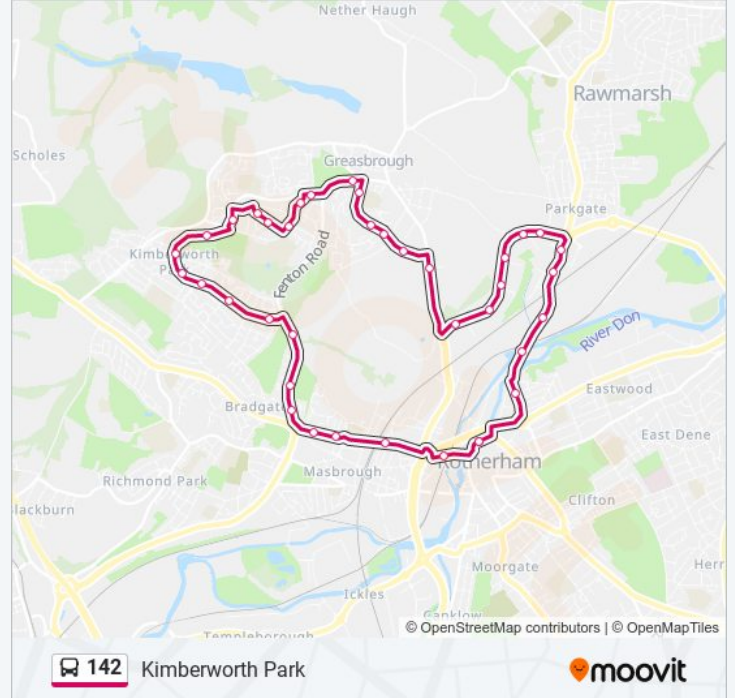

Direction: Kimberworth Park

38 stops

[VIEW LINE SCHEDULE](#)

- Rotherham Interchange
- St Anns Road/Selborne Street
- Rawmarsh Road/Grafton Bridge
- Rotherham Road/Stadium Way
- Rotherham Road/The Gateway
- Rotherham Road/Taylor's Lane
- Taylor's Lane/School Lane
- Mangham Road/Cornish Way
- Mangham Road/Stadium Court
- Mangham Road/Quintel Court
- Mangham Road/Hillside Court
- Mangham Road/Mangham Way
- Car Hill/Barbot Hill Road
- Barbot Hill Road/Munsbrough Lane
- Munsbrough Rise/Wagon Road
- Munsbrough Rise/Elm Grove
- Munsbrough Rise/Greenside
- Fenton Road/Munsbrough Rise
- Roughwood Road/Wingfield Road
- Wingfield Road/Robinets Road
- Wingfield Road/Robinets Road
- Nidderdale Road/Calder Road

142 bus Time Schedule

Kimberworth Park Route Timetable:

Day	Operational Hours
Sunday	Not Operational
Monday	05:18 - 18:05
Tuesday	05:18 - 18:05
Wednesday	05:18 - 18:05
Thursday	05:18 - 18:05
Friday	05:18 - 18:05
Saturday	05:18 - 17:45

142 bus Info

Direction: Kimberworth Park

Stops: 38

Trip Duration: 34 min

Line Summary:

Nidderdale Road/Eskdale Road
Roughwood Road/Wingfield Road
Roughwood Road/Roughwood Way
Roughwood Road/Crane Road
Roughwood Road/Rhodes Avenue
Roughwood Road/Hudson Road
Roughwood Road/Ox Close Avenue
Roughwood Road/Ten Acre Road
Fenton Road/Hudsons Rough
Fenton Road/Fenton Croft
Fenton Road/Leatham Avenue
New Wortley Road/Fenton Road
New Wortley Road/Henley Rise
New Wortley Road/James Street
College Road/Bridge Street
Rotherham Interchange