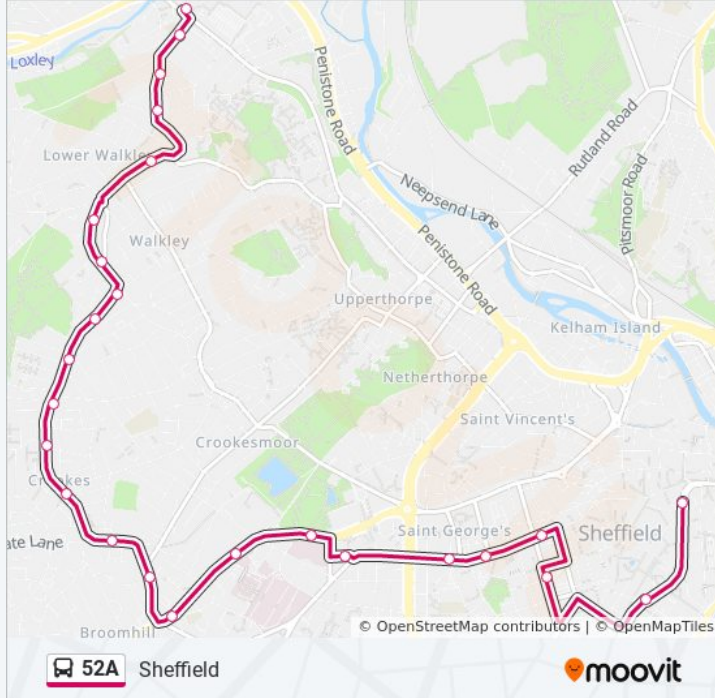

25 stops

[VIEW LINE SCHEDULE](#)

Hillsborough Interchange

Ripley Street/Dodd Street

Walkley Lane/Speeton Road

Walkley Lane/Bessingby Road

Walkley Road/Palm Lane

Heavygate Avenue/Bole Hill Road

Direction: Sheffield Centre

Stops: 25

Trip Duration: 22 min

Line Summary:

West Street/Rockingham Street

Rockingham Street/Rs1

Arundel Gate/Charles Street Cs3

Arundel Gate/Ag2

Direction: Woodhouse

65 stops

[VIEW LINE SCHEDULE](#)

Hillsborough Interchange

Ripley Street/Dodd Street

Walkley Lane/Speeton Road

Walkley Lane/Bessingby Road

Walkley Road/Palm Lane

52A bus Info

Direction: Woodhouse

Stops: 65

Trip Duration: 61 min

Line Summary:

Durham Road/Glossop Road

Glossop Road/Regent Terrace

West Street/Mappin Street