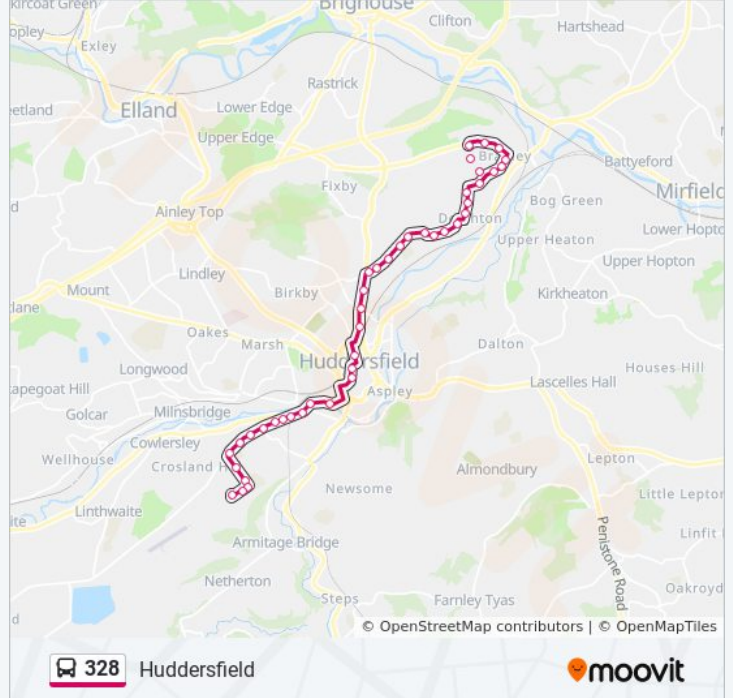

Direction: Bradley

40 stops

[VIEW LINE SCHEDULE](#)

- Balmoral Avenue
- Follett Avenue
- Foster Avenue
- Moor End Academy
- Wapole Road Top
- Dryclough Road Top
- Frederick Street
- Nabcroft Lane
- Park Road
- George Street
- Mill Street
- Birkhouse Lane
- Thornton Lodge Road
- Longroyd Lane
- Bankfield Road
- Market Street (Stop M3)
- Northgate
- Whitehouse Lane
- Flint Street
- Fartown Green Road
- Pollard Street
- Woodhouse Avenue

Direction: Bradley

Stops: 40

Trip Duration: 48 min

Line Summary:

- Woodhouse Hill
- Chestnut Centre
- Riddings Close
- Browning Road
- Riddings
- Riddings Rise
- Deighton Keldregate
- Greyfriars Avenue
- Warrenside
- Stuart Place
- Brooklands Top
- Bradley Court
- Bradley Keldregate
- St Thomas Gardens
- Park Hill
- Alandale Road Top
- White Cross
- Alandale Road Bottom

Direction: Crosland Moor

42 stops

[VIEW LINE SCHEDULE](#)

- Brooklands Top
- Alandale Road Top
- White Cross
- Alandale Road Bottom
- Stuart Place
- Warrenside
- Greyfriars Avenue
- Deighton Keldregate
- Riddings Rise
- Riddings
- Browning Road

328 bus Info

Direction: Crosland Moor

Stops: 42

Trip Duration: 47 min

Line Summary:

Riddings Close
Chestnut Centre
Woodhouse Hill
Woodhouse Avenue
Alder Street
Pollard Street
Fartown Green Road
Fartown Bar
Flint Street
Honorias Street
Whitehouse Lane
Northgate
Kirkgate (Stop K7)
Huddersfield
Kirklees College
Bankfield Road
Longroyd Lane
Longroyd Bridge
Thornton Lodge Road
Mill Street
George Street
Park Road
Nabcroft Lane
Frederick Street
Dryclough Road Top
William Horsfall Street
Frances Avenue
Balmoral Avenue Top
Cromarty Drive
Stainecross Avenue
Balmoral Avenue