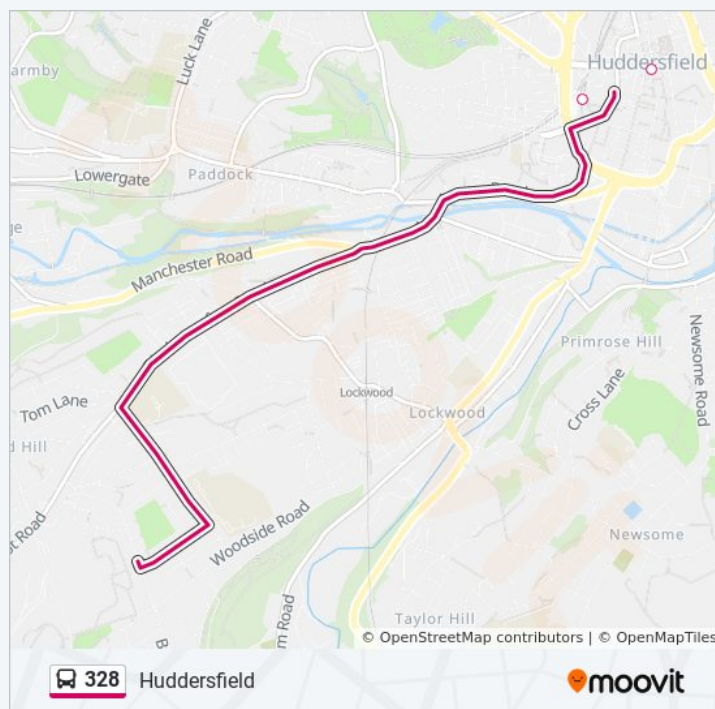

24 stops

[VIEW LINE SCHEDULE](#)

- Alandale Road Top
- White Cross
- Alandale Road Bottom
- Stuart Place
- Warrenside
- Greyfriars Avenue
- Deighton Keldregate
- Riddings Rise
- Riddings
- Browning Road
- Riddings Close
- Chestnut Centre
- Woodhouse Hill
- Woodhouse Avenue
- Alder Street
- Pollard Street
- Fartown Green Road
- Fartown Bar
- Flint Street
- Honorias Street
- Whitehouse Lane
- Northgate
- Kirkgate (Stop K7)
- Huddersfield

Huddersfield Town Centre Route Timetable:

Sunday	09:03 - 21:18
Monday	07:28 - 22:37
Tuesday	07:28 - 22:37
Wednesday	07:28 - 22:37
Thursday	07:28 - 22:37
Friday	07:28 - 22:37
Saturday	06:15 - 22:30

328 bus Info

Direction: Huddersfield Town Centre

Stops: 24

Trip Duration: 15 min

Line Summary:

328 bus time schedules and route maps are available in an offline PDF at moovitapp.com. Use the [Moovit App](#) to see live bus times, train schedule or subway schedule, and step-by-step directions for all public transit in Yorkshire.

[About Moovit](#) • [MaaS Solutions](#) • [Supported Countries](#) • [Mooviter Community](#)

© 2024 Moovit - All Rights Reserved

Check Live Arrival Times