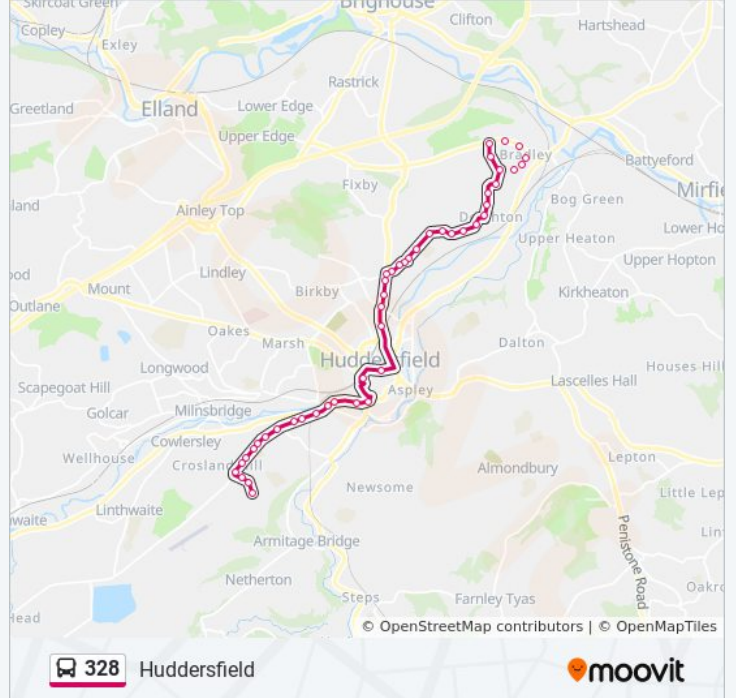

Direction: Bradley

Stops: 40

Trip Duration: 48 min

Line Summary:

- Woodhouse Hill
- Chestnut Centre
- Riddings Close
- Browning Road
- Riddings
- Riddings Rise
- Deighton Keldregate
- Greyfriars Avenue
- Warrenside
- Stuart Place
- Brooklands Top
- Bradley Court
- Bradley Keldregate
- St Thomas Gardens
- Park Hill
- Alandale Road Top
- White Cross
- Alandale Road Bottom

328 bus Info

Direction: Crosland Moor

Stops: 42

Trip Duration: 47 min

Line Summary:

Riddings Close
Chestnut Centre
Woodhouse Hill
Woodhouse Avenue
Alder Street
Pollard Street
Fartown Green Road
Fartown Bar
Flint Street
Honorias Street
Whitehouse Lane
Northgate
Kirkgate (Stop K7)
Huddersfield
Kirklees College
Bankfield Road
Longroyd Lane
Longroyd Bridge
Thornton Lodge Road
Mill Street
George Street
Park Road
Nabcroft Lane
Frederick Street
Dryclough Road Top
William Horsfall Street
Frances Avenue
Balmoral Avenue Top
Cromarty Drive
Stainecross Avenue
Balmoral Avenue

24 stops

[VIEW LINE SCHEDULE](#)

- Alandale Road Top
- White Cross
- Alandale Road Bottom
- Stuart Place
- Warrenside
- Greyfriars Avenue
- Deighton Keldregate
- Riddings Rise
- Riddings
- Browning Road
- Riddings Close
- Chestnut Centre
- Woodhouse Hill
- Woodhouse Avenue
- Alder Street
- Pollard Street
- Fartown Green Road
- Fartown Bar
- Flint Street
- Honorias Street
- Whitehouse Lane
- Northgate
- Kirkgate (Stop K7)
- Huddersfield

Huddersfield Town Centre Route Timetable:

Sunday	09:03 - 21:18
Monday	07:28 - 22:37
Tuesday	07:28 - 22:37
Wednesday	07:28 - 22:37
Thursday	07:28 - 22:37
Friday	07:28 - 22:37
Saturday	06:15 - 22:30

328 bus Info