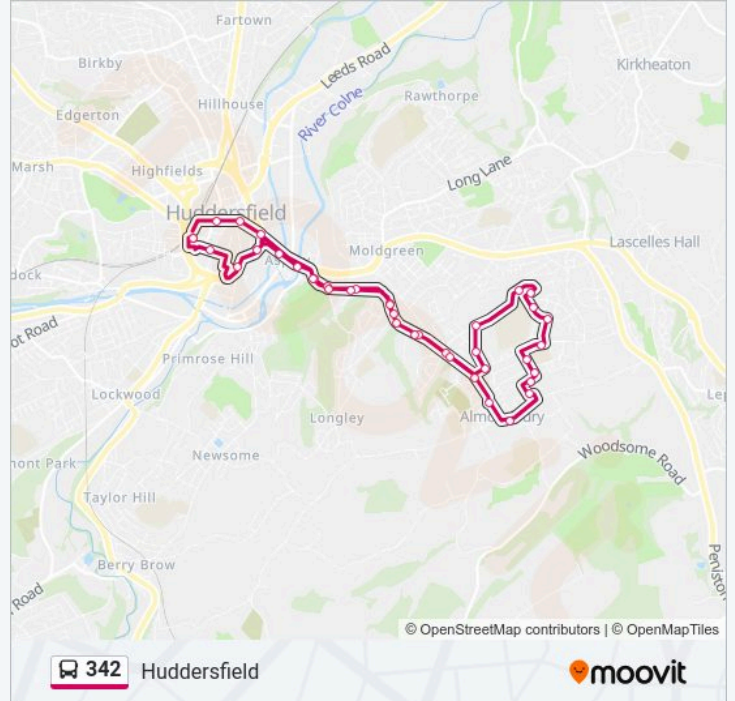

**Direction: Almondbury**

39 stops

[VIEW LINE SCHEDULE](#)

- Huddersfield
- High Street (Stop H1)
- Queensgate (Stop Q1)
- Queensgate (Stop Q2)
- Somerset Rd Wakefield Road
- Somerset Road Dog Kennel Bank
- Somerset Road Martin Bank Wood
- Somerset Road Broadgate
- Somerset Road Longley Rd
- Somerset Rd Foxglove Road
- Somerset Rd Benomley Road
- Almondbury Wmc
- De Lacy Avenue
- Fernside Avenue
- Fernside Crescent
- Fernside Crescent
- Aldonley Daw Royds
- Aldonley
- Fernside Park
- Ings Road
- Siddon Drive

**342 bus Info**

**Direction:** Almondbury

**Stops:** 39

**Trip Duration:** 35 min

**Line Summary:**

Dartmouth Ave Fenay Cresc

Jessop Avenue

Fenay Lane Westgate

Somerset Rd Wakefield Road

St Andrews Road End

Aspley Basin

Southgate (Stop R1)

Kirkgate (Stop K5)

Westgate (Stop W2)

Huddersfield

342 bus time schedules and route maps are available in an offline PDF at [moovitapp.com](https://moovitapp.com). Use the Moovit App to see live bus times, train schedule or subway schedule, and step-by-step directions for all public transit in Yorkshire.

© 2024 Moovit - All Rights Reserved