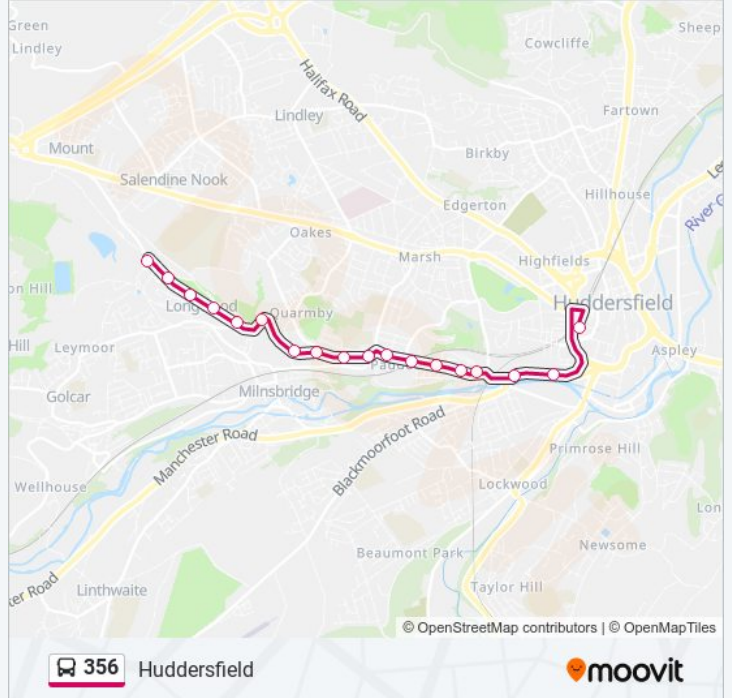

 **356**

Huddersfield

Get The App

The 356 bus line (Huddersfield) has 2 routes. For regular weekdays, their operation hours are:

(1) Huddersfield Town Centre: 06:56 - 18:03(2) Longwood: 07:45 - 17:45

Use the Moovit App to find the closest 356 bus station near you and find out when is the next 356 bus arriving.

Direction: Huddersfield Town Centre

18 stops

[VIEW LINE SCHEDULE](#)

Dodlee Lane
Longwood Gate Edge Terrace
Longwood Gate
Longwood Gate Prospect Road
Longwood Gate St Marks Road
Thornhill Road Ballroyd Clough
Vicarage Rd Meg Lane
Longwood Rd Harp Road
Longwood Rd Quarmby Road
Longwood Road Lowergate
Paddock Head
Church Street South View
Church Street Cross Church St
Brow Road
Market Street Paddock Foot
Longroyd Lane
Bankfield Road
Huddersfield

356 bus Time Schedule

Huddersfield Town Centre Route Timetable:

Sunday	Not Operational
Monday	06:56 - 18:03
Tuesday	06:56 - 18:03
Wednesday	06:56 - 18:03
Thursday	06:56 - 18:03
Friday	06:56 - 18:03
Saturday	09:01 - 18:01

356 bus Info

Direction: Huddersfield Town Centre

Stops: 18

Trip Duration: 20 min

Line Summary:

Direction: Longwood

18 stops

[VIEW LINE SCHEDULE](#)