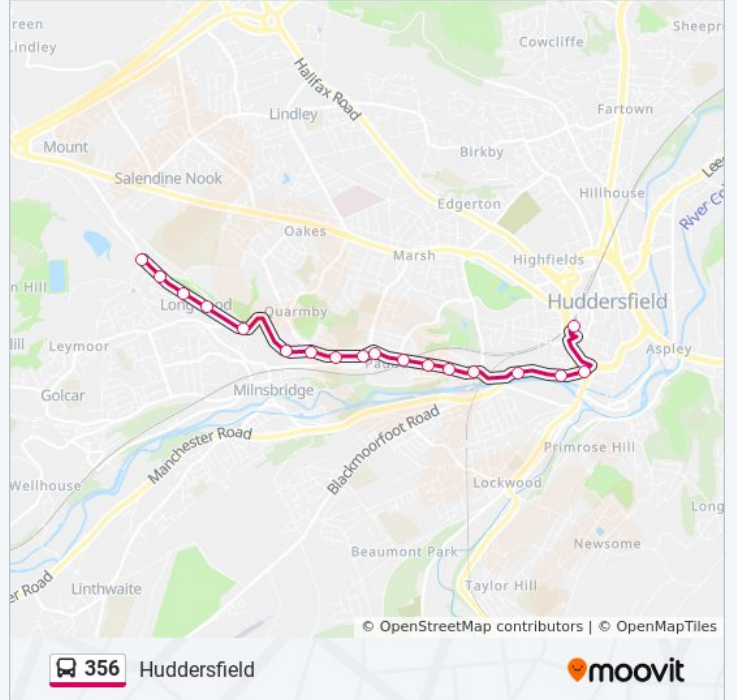

Direction: Huddersfield Town Centre

18 stops

[VIEW LINE SCHEDULE](#)

Dodlee Lane
Longwood Gate Edge Terrace
Longwood Gate
Longwood Gate Prospect Road
Longwood Gate St Marks Road
Thornhill Road Ballroyd Clough
Vicarage Rd Meg Lane
Longwood Rd Harp Road
Longwood Rd Quarmby Road
Longwood Road Lowergate
Paddock Head
Church Street South View
Church Street Cross Church St
Brow Road
Market Street Paddock Foot
Longroyd Lane
Bankfield Road
Huddersfield

356 bus Info

Direction: Huddersfield Town Centre

Stops: 18

Trip Duration: 20 min

Line Summary:

Direction: Longwood

18 stops

[VIEW LINE SCHEDULE](#)

- Huddersfield
- Kirklees College
- Bankfield Road
- Longroyd Lane
- Market Street Paddock Foot
- Brow Rd
- Church Street Speedwell St
- Church Street South View
- Paddock Head
- Longwood Road Lowergate
- Longwood Rd Quarmby Road
- Longwood Rd Harp Road
- Vicarage Rd Meg Lane
- Thornhill Road Bull Green Rd
- Longwood Gate Prospect Road
- Longwood Gate
- Longwood Gate Edge Terrace
- Dodlee Lane

356 bus Info

Direction: Longwood

Stops: 18

Trip Duration: 14 min

Line Summary:

356 bus time schedules and route maps are available in an offline PDF at moovitapp.com. Use the [Moovit App](#) to see live bus times, train schedule or subway schedule, and step-by-step directions for all public transit in Yorkshire.