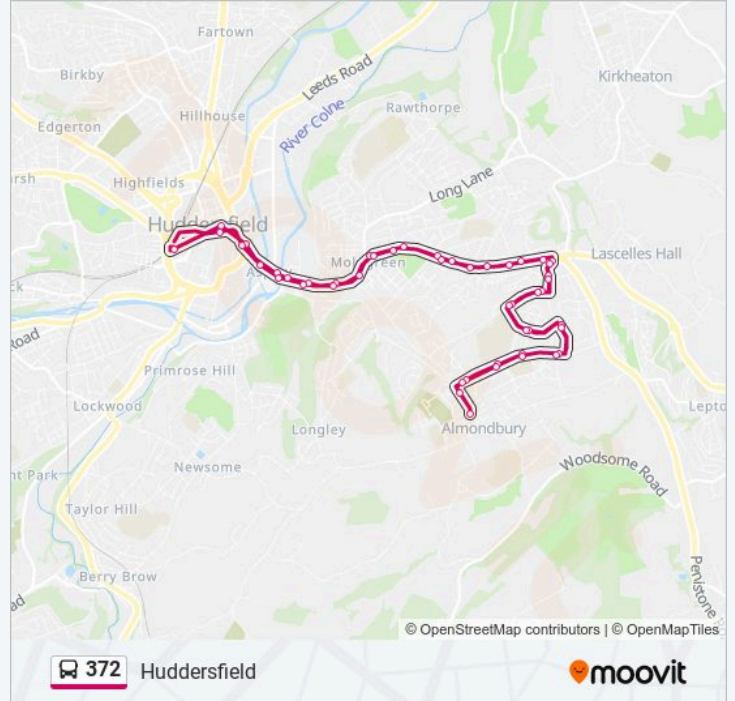

Direction: Almondbury

49 stops

[VIEW LINE SCHEDULE](#)

Huddersfield
Lord Street (Stop K1)
Southgate (Stop R2)
St Andrews Road End
Carr Pit Road
Aspley Lidl
Chapel Lane
Broad Lane Junction
Ravensknowle Park
Mayfield Avenue
Beech Avenue
Dalton Green Lane
Cross Green Road
Waterloo Rise
Mitchell Avenue
Fernside Close
Fernside Crescent
Aldonley
Fleminghouse Lane
Thorpe Lane
Fernside Park

Fernside Close

Mitchell Avenue

Waterloo Rise

Waterloo Junction

Cross Green Road

Dalton Green Lane

Mayfield Avenue

Ravensknowle Park

Broad Lane Junction

Moldgreen Church

Chapel Lane

Aspley Lidl

St Andrews Road End

Aspley Basin

Southgate (Stop R1)

Kirkgate (Stop K6)

Huddersfield

Direction: Huddersfield Town Centre

25 stops

[VIEW LINE SCHEDULE](#)

Almondbury Terminus

372 bus Time Schedule

Huddersfield Town Centre Route Timetable:

Sunday	08:08
Monday	04:57 - 05:27