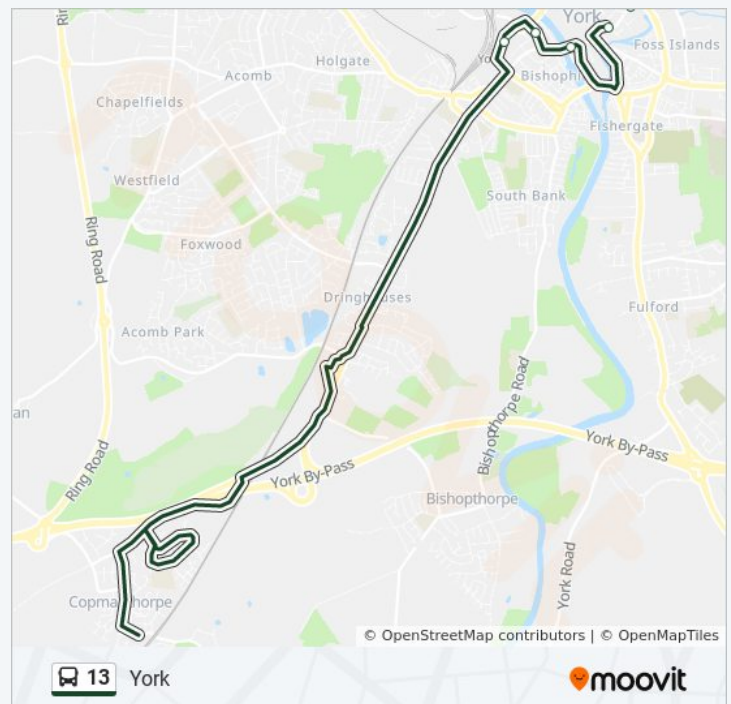

**13 bus Info**  
**Direction:** Copmanthorpe  
**Stops:** 56  
**Trip Duration:** 52 min  
**Line Summary:**

Bell Farm  
Yearsley Bridge  
Kitchener Street  
Ramsay Close  
Grove Terrace Lane  
Lowther Street  
Peasholme Green  
Stonebow  
Low Ousegate  
Rougier Street  
Rail Station (Stop Rh)  
Blossom Street  
The Mount  
Mount Vale  
Pulleyn Drive  
Nelson's Lane  
The Marriott Hotel  
St Edward's Church  
Slingsby Grove  
The Horseshoe  
Old Moor Lane  
Askham Bar Tesco  
St Leonard's Hospice  
York College  
Merchant Way  
Gardeners Close  
Wainers Close  
Waggoners Drive  
Merchant Way  
Top Lane  
Horseman Avenue  
Medical Centre  
The Green

Alexander Avenue

Meadowfields Drive

Yearsley Grove

Bell Farm

Yearsley Bridge

Kitchener Street

Ramsay Close

Grove Terrace Lane

Lowther Street

Peasholme Green

Stonebow

Low Ousegate

Rougier Street

Rail Station (Stop Rh)

Wednesday

18:05 - 18:10

### 13 bus Info

**Direction:** York

**Stops:** 29

**Trip Duration:** 24 min

**Line Summary:**

13 bus time schedules and route maps are available in an offline PDF at [moovitapp.com](https://moovitapp.com). Use the [Moovit App](#) to see live bus times, train schedule or subway schedule, and step-by-step directions for all public transit in Yorkshire.