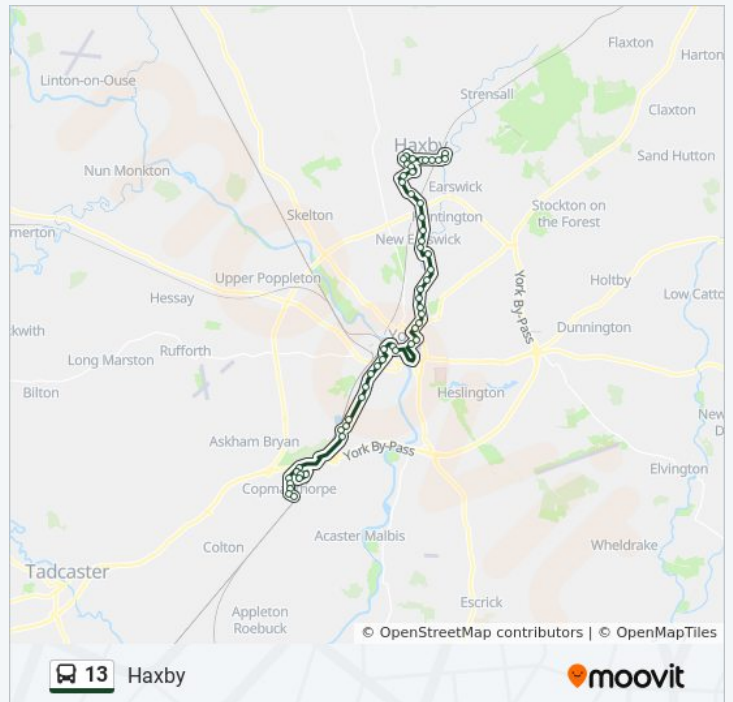

**13 bus Info**  
**Direction:** Copmanthorpe  
**Stops:** 56  
**Trip Duration:** 52 min  
**Line Summary:**

Bell Farm  
Yearsley Bridge  
Kitchener Street  
Ramsay Close  
Grove Terrace Lane  
Lowther Street  
Peasholme Green  
Stonebow  
Low Ousegate  
Rougier Street  
Rail Station (Stop Rh)  
Blossom Street  
The Mount  
Mount Vale  
Pulleyn Drive  
Nelson's Lane  
The Marriott Hotel  
St Edward's Church  
Slingsby Grove  
The Horseshoe  
Old Moor Lane  
Askham Bar Tesco  
St Leonard's Hospice  
York College  
Merchant Way  
Gardeners Close  
Wainers Close  
Waggoners Drive  
Merchant Way  
Top Lane  
Horseman Avenue  
Medical Centre  
The Green

**Direction: Haxby**

55 stops

[VIEW LINE SCHEDULE](#)

- Station Cottages
- Copmanthorpe Motors
- The Green
- Medical Centre
- Horseman Avenue
- Merchant Way
- Gardeners Close
- Wainers Close
- Waggoners Drive
- Merchant Way
- Tadcaster Road
- York College
- Askham Bar Tesco
- Moor Lane Car Park
- Old Moor Lane
- The Horseshoe
- Nelson's Lane
- Pulleyn Drive
- Mount Vale
- The Mount
- Blossom Street
- Rail Station (Stop Ra)
- Rougier Street
- Micklegate
- Stonebow
- Peasholme Green
- Trinity Methodist Church
- Lowther Street

**13 bus Info**

**Direction:** Haxby

**Stops:** 55

**Trip Duration:** 41 min

**Line Summary:**

Grove Terrace Lane

Ramsay Close

Kitchener Street

Yearsley Bridge

Bell Farm

Yearsley Grove

Alexander Avenue

Folk Hall

New Earswick Shops

Rowan Avenue

Joseph Rowntree School