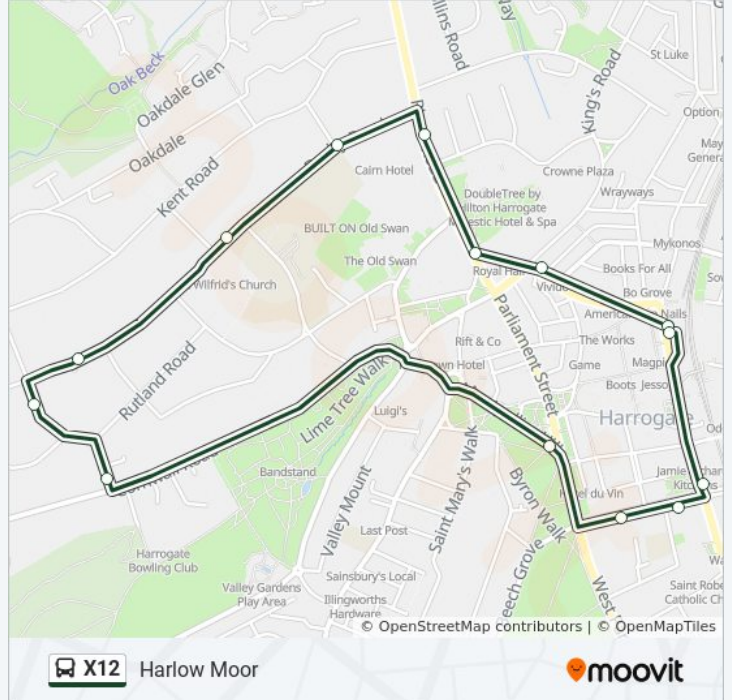

### Direction: Harlow Moor

14 stops

[VIEW LINE SCHEDULE](#)

Hgte Bus Stn Stand 2

Library Gardens

Victoria Avenue

County Court

Montpellier Hill

### X12 bus Time Schedule

Harlow Moor Route Timetable:

Sunday	Not Operational
Monday	10:00 - 12:35
Tuesday	10:00 - 12:35
Wednesday	10:00 - 12:35
Thursday	10:00 - 12:35
Friday	10:00 - 12:35
Saturday	Not Operational

### X12 bus Info

**Direction:** Harlow Moor

**Stops:** 14

**Trip Duration:** 13 min

**Line Summary:**

X12 bus time schedules and route maps are available in an offline PDF at [moovitapp.com](https://moovitapp.com). Use the [Moovit App](#) to see live bus times, train schedule or subway schedule, and step-by-step directions for all public transit in Yorkshire.