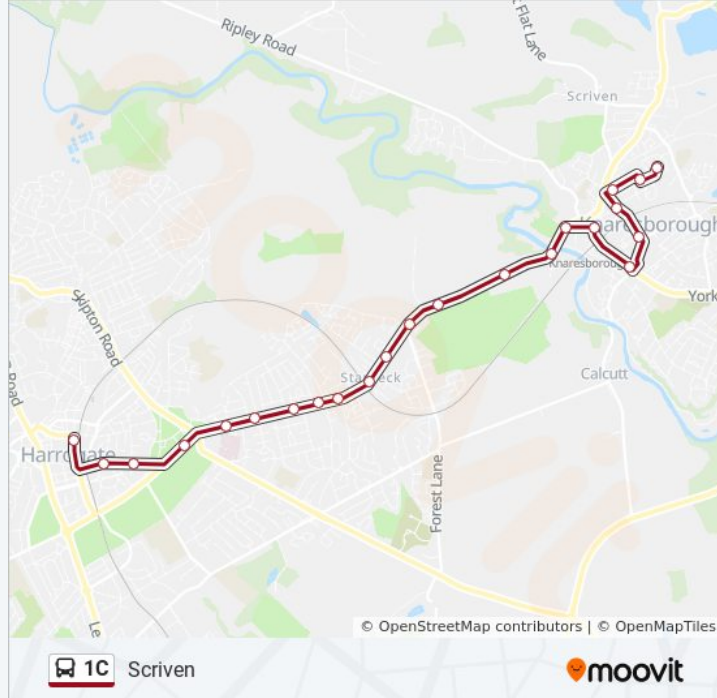

### Direction: Scriven

23 stops

[VIEW LINE SCHEDULE](#)

Hgte Bus Stn Stand 10

The Odeon

North Park Rd

Christ Church

Granby Corner

### 1C bus Info

**Direction:** Scriven

**Stops:** 23

**Trip Duration:** 21 min

**Line Summary:**

Castle School

Stockwell Rd Surgery

Stockwell Grove

Stockwell Place

Meadow Road

**Direction: Starbeck**

14 stops

[VIEW LINE SCHEDULE](#)

Meadow Road

Carmires Avenue

Hyde Park Rd

Boroughbridge Road

Stockwell Rd Surgery

Castle School

Bus Stn Stand A

Bond End

High Bridge

Stevenson Place

Golf Club