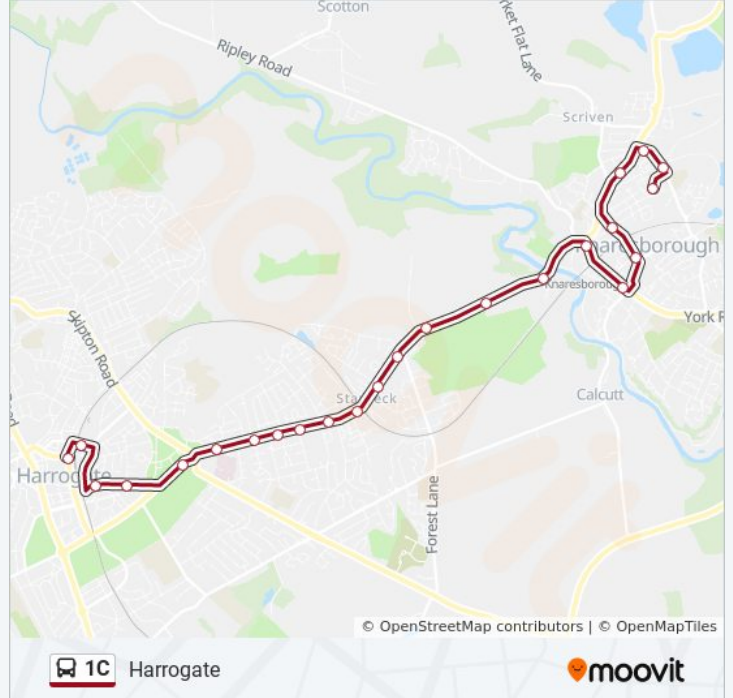

**Direction: Harrogate**  
 24 stops  
[VIEW LINE SCHEDULE](#)

**1C bus Time Schedule**  
 Harrogate Route Timetable:

Sunday	06:54 - 22:19
Monday	06:01 - 23:39
Tuesday	06:01 - 23:39
Wednesday	06:01 - 23:39
Thursday	06:01 - 23:39
Friday	06:01 - 23:39
Saturday	07:01 - 23:39

- Meadow Road
- Carmires Avenue
- Hyde Park Rd
- Boroughbridge Road
- Stockwell Rd Surgery
- Castle School
- Bus Stn Stand A
- Bond End
- High Bridge
- Stevenson Place
- Golf Club
- Forest Lane Head
- The Avenue
- Starbeck Crossing
- Stonefall Ave
- Health Centre
- Rydal Road
- Leyland Rd
- Granby Corner
- Christ Church
- North Park Rd
- The Odeon

**1C bus Info**  
**Direction:** Harrogate  
**Stops:** 24  
**Trip Duration:** 30 min  
**Line Summary:**

Asda

Bus Station

### Direction: Scriven

23 stops

[VIEW LINE SCHEDULE](#)

Hgte Bus Stn Stand 10

The Odeon

North Park Rd

Christ Church

Granby Corner