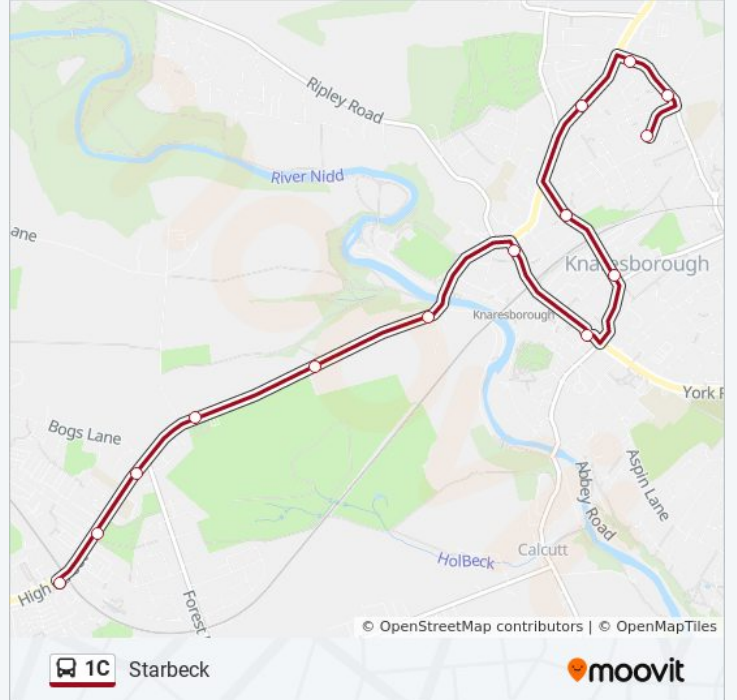

Stockwell Place

Meadow Road

**Direction: Starbeck**

14 stops

[VIEW LINE SCHEDULE](#)

Meadow Road

Carmires Avenue

Hyde Park Rd

Boroughbridge Road

Stockwell Rd Surgery

Castle School

Bus Stn Stand A

Bond End

High Bridge

Stevenson Place

Golf Club

Forest Lane Head

The Avenue

Stoneacre Peugeot

**1C bus Time Schedule**

Starbeck Route Timetable:

Sunday	00:39 - 23:19
Monday	18:29
Tuesday	00:39 - 18:29
Wednesday	00:39 - 18:29
Thursday	00:39 - 18:29
Friday	00:39 - 18:29
Saturday	00:39

**1C bus Info**

**Direction:** Starbeck

**Stops:** 14

**Trip Duration:** 12 min

**Line Summary:**

1C bus time schedules and route maps are available in an offline PDF at [moovitapp.com](https://moovitapp.com). Use the [Moovit App](#) to see live bus times, train schedule or subway schedule, and step-by-step directions for all public transit in Yorkshire.