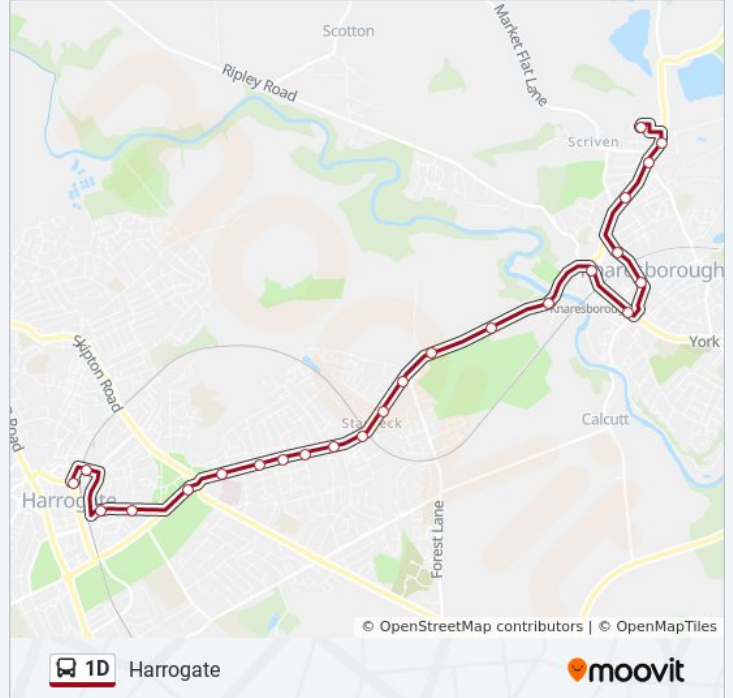

Direction: Harrogate

24 stops

[VIEW LINE SCHEDULE](#)

- The Pastures
- Piccadilly Motors
- Park Gate
- Boroughbridge Road
- Stockwell Rd Surgery
- Castle School
- Bus Stn Stand A
- Bond End
- High Bridge
- Stevenson Place
- Golf Club
- Forest Lane Head
- The Avenue
- Henry Peacock Ph
- Stonefall Ave
- Health Centre
- Mapplebeck
- Leyland Rd
- Granby Corner
- Christ Church
- North Park Rd
- The Odeon

1D bus Info

Direction: Harrogate

Stops: 24

Trip Duration: 33 min

Line Summary:

Asda

Bus Station

Direction: Scriven

28 stops

[VIEW LINE SCHEDULE](#)

Hgte Bus Stn Stand 10

The Odeon

North Park Rd

Christ Church

Granby Corner

Leyland Rd

1D bus Info

Direction: Scriven

Stops: 28

Trip Duration: 30 min

Line Summary:

Castle School

Stockwell Rd Surgery

Stockwell Grove