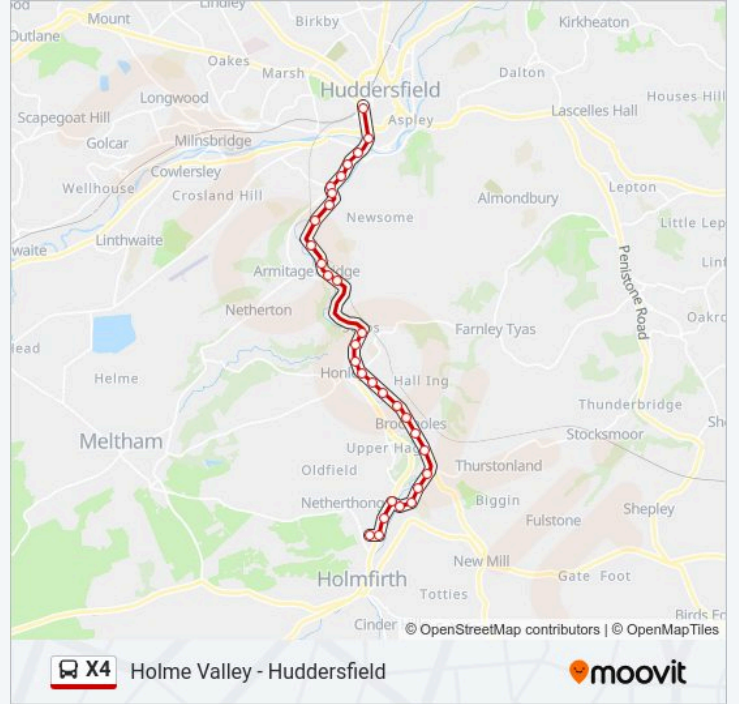

Direction: Huddersfield Town Centre

31 stops

[VIEW LINE SCHEDULE](#)

Holme Valley Hospital Residential Home

Holme Valley Hospital

Holmfirth Aldi

Thong Lane

Miry Lane Longlands Bank

Honley Business Centre

Station Road

Honley Bridge A

Reins Terrace

Queens Square

Berry Brow Flats

Waingate

Station Lane

Stops: 31

Trip Duration: 27 min

Line Summary:

Woodhead Road

Woodhead Rd Bridge

Taylor Hill Road

Bridge Street

Lockwood Bar

Mount Pleasant School

St Stephens Road

Albert Street

Colne Road

Huddersfield

X4 bus time schedules and route maps are available in an offline PDF at moovitapp.com. Use the Moovit App to see live bus times, train schedule or subway schedule, and step-by-step directions for all public transit in Yorkshire.