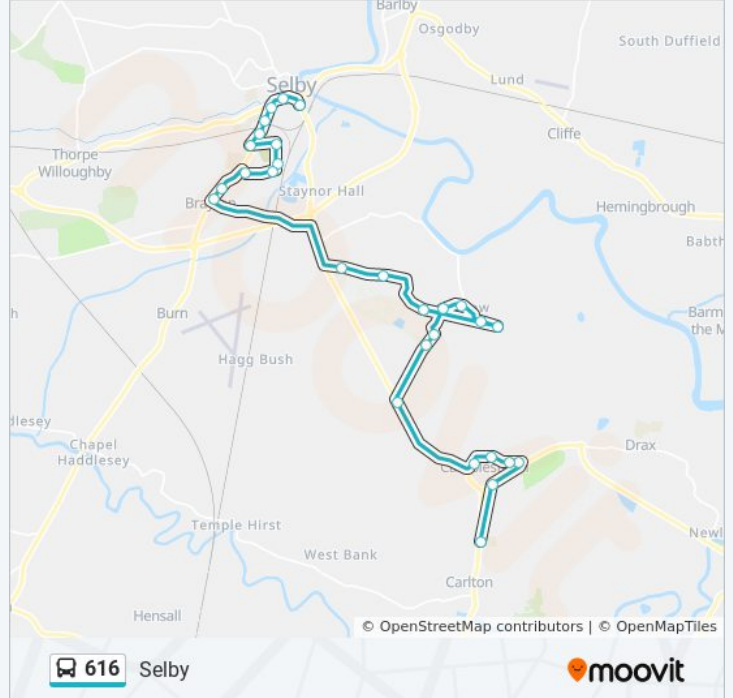

Stops: 28

Trip Duration: 35 min

Line Summary:

New War Memorial Hospital

Courtneys

Armoury Road

Ebor Street

Audus Street

Park Street Shelter

Direction: Snaith

34 stops

[VIEW LINE SCHEDULE](#)

Bus Stn Stand 3

Audus Street

Ebor Street

Union Lane