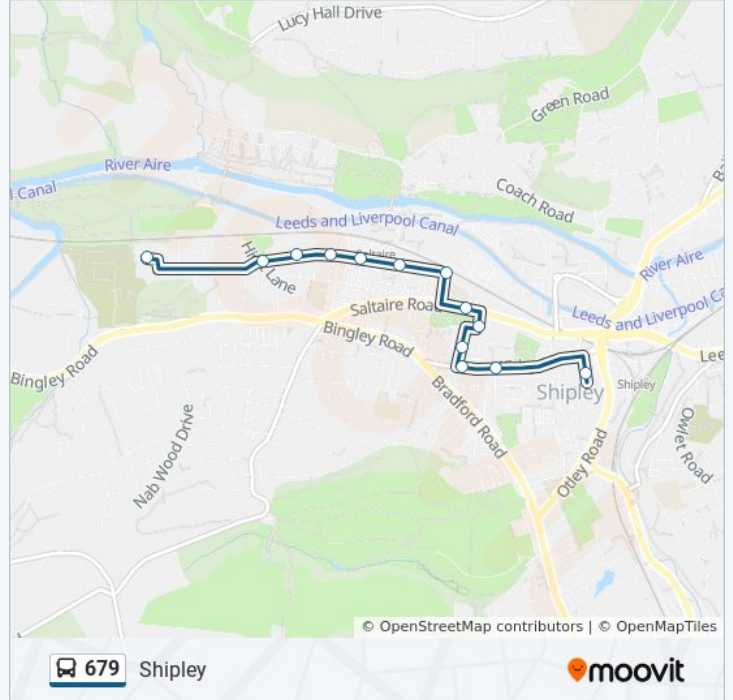

Direction: Saltaire

11 stops

[VIEW LINE SCHEDULE](#)

Shipley Market Square
Kirkgate St Pauls Road
Wycliffe Road
Wycliffe Gardens
Caroline Street Baker St
Caroline Street Exhibition Rd
Caroline Street Edward St
Caroline Street Albert Rd
Dallam Avenue Dallam Walk
Dallam Ave Hirst Lane
Lime Tree Square

Lime Tree Square

Dallam Ave Hirst Lane

Dallam Avenue Dallam Walk

Caroline Street Albert Rd

Caroline Street Edward St

Caroline Street Exhibition Rd

Caroline Street Baker St

Saltaire Rd John Street

Wycliffe Gardens

Wycliffe Road

Kirkgate Thompson Street

Kirkgate St Pauls Road

Shipley Market Square

679 bus Time Schedule

Shipley Route Timetable:

Sunday	Not Operational
Monday	9:10 AM - 5:55 PM
Tuesday	9:10 AM - 5:55 PM
Wednesday	9:10 AM - 5:55 PM
Thursday	9:10 AM - 5:55 PM
Friday	9:10 AM - 5:55 PM
Saturday	9:40 AM - 4:40 PM

679 bus Info

Direction: Shipley

Stops: 13

Trip Duration: 10 min

Line Summary:

679 bus time schedules and route maps are available in an offline PDF at moovitapp.com. Use the [Moovit App](#) to see live bus times, train schedule or subway schedule, and step-by-step directions for all public transit in Yorkshire.