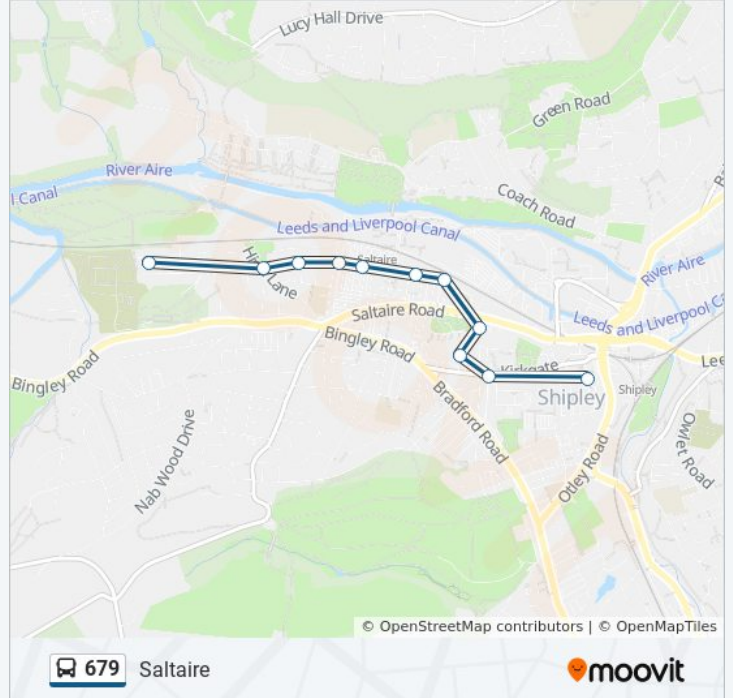

Direction: Saltaire

11 stops

[VIEW LINE SCHEDULE](#)

Shipley Market Square
Kirkgate St Pauls Road
Wycliffe Road
Wycliffe Gardens
Caroline Street Baker St
Caroline Street Exhibition Rd
Caroline Street Edward St
Caroline Street Albert Rd
Dallam Avenue Dallam Walk
Dallam Ave Hirst Lane
Lime Tree Square

679 bus Info

Direction: Saltaire

Stops: 11

Trip Duration: 9 min

Line Summary:

Direction: Shipley

13 stops

[VIEW LINE SCHEDULE](#)

Lime Tree Square

Dallam Ave Hirst Lane

Dallam Avenue Dallam Walk

Caroline Street Albert Rd

Caroline Street Edward St

Caroline Street Exhibition Rd

Caroline Street Baker St

Saltaire Rd John Street

679 bus Info

Direction: Shipley

Stops: 13

Trip Duration: 10 min

Line Summary:

679 bus time schedules and route maps are available in an offline PDF at moovitapp.com. Use the [Moovit App](#) to see live bus times, train schedule or subway schedule, and step-by-step directions for all public transit in Yorkshire.