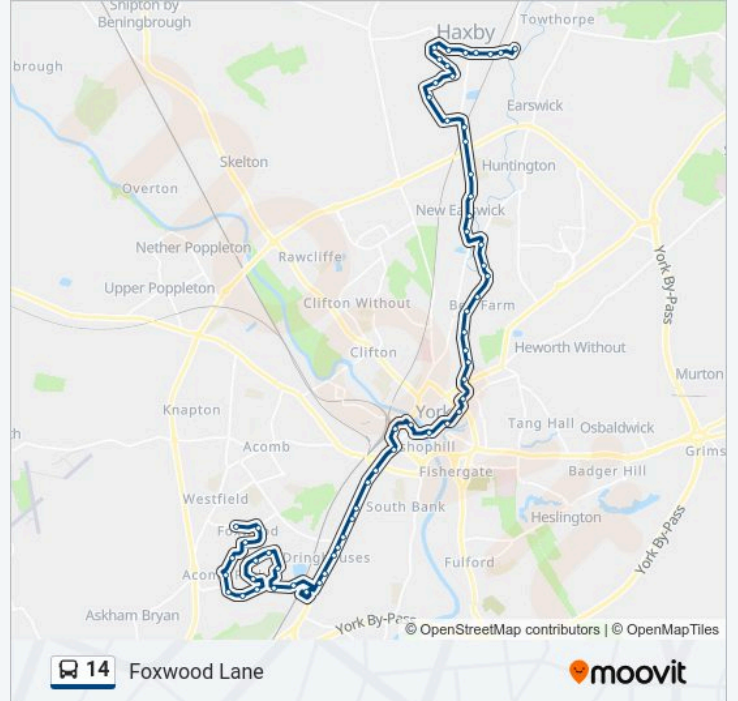

Direction: Foxwood Lane

59 stops

[VIEW LINE SCHEDULE](#)

- West Nooks
- Folks Close
- Allotment Gardens
- Hall Rise
- Memorial Hall
- Red Lion
- Westfield Road
- Sandyland
- Ruddings Close
- Meadow Lane
- Wheatfield Lane
- Old Dike Lands
- Eastfield Avenue
- Haxby Crossing
- Crompton Terrace
- Joseph Rowntree School
- Rowan Avenue
- New Earswick Shops
- Folk Hall
- Alexander Avenue
- Meadowfields Drive

14 bus Info

Direction: Foxwood Lane

Stops: 59

Trip Duration: 53 min

Line Summary:

Yearsley Grove
Bell Farm
Yearsley Bridge
Kitchener Street
Ramsay Close
Grove Terrace Lane
Lowther Street
Foss Bank
Peasholme Green
Stonebow
Low Ousegate
Rougier Street
Rail Station (Stop Rg)
Blossom Street
The Mount
Mount Vale
Pulley Drive
Nelson's Lane
The Marriott Hotel
St Edward's Church
Slingsby Grove
The Horseshoe
Old Moor Lane
Askham Bar Tesco
Chaloner's Road
Moorcroft Road
Woodthorpe Shops
Carrfield
Ashbourne Way
Grassholme
Eden Close
Acomb Park

14 bus Info

Direction: York

Stops: 31

Trip Duration: 26 min

Line Summary:

Ramsay Close

Grove Terrace Lane

Lowther Street