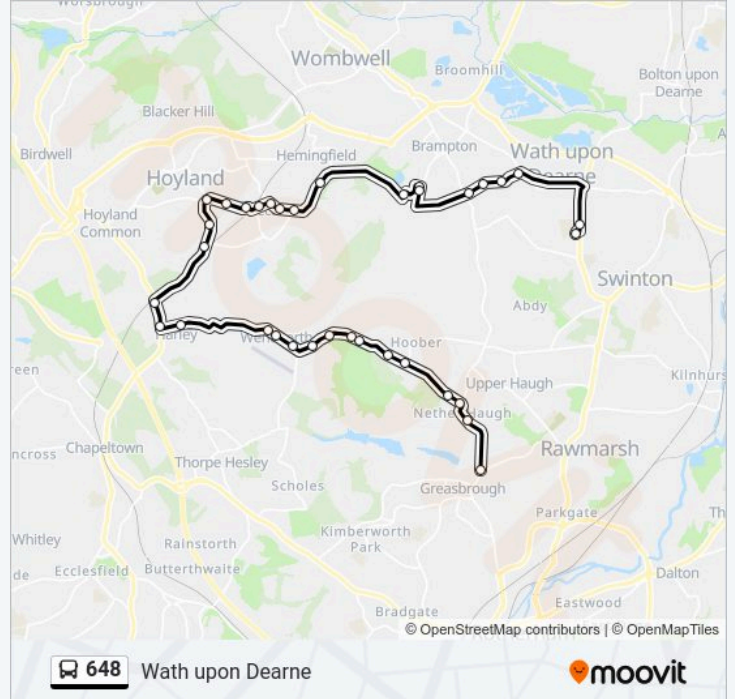

Broadcarr Road/Clough Fields Road

Milton Road/Furnace Pond

High Street/Market Street

King Street/Barber Street

King Street/St Helens Street

Cobcar Street/Gray Street

Cobcar Lane/Strafford Avenue

Cobcar Lane/Cobcar Avenue

Wath Road/Cobcar Lane

Wath Road/Pit Row

Lymegate/Smithy Bridge Lane

Swangate/Westfield Road

Westfield Road/Swangate

Firth Road/Packman Road

Melton High Street/Melton Green

Melton High Street/Oak Lea Avenue

Melton High Street/Barnsley Road

Sandygate/Riley Road

Wath Comprehensive School/Festival Road

648 bus time schedules and route maps are available in an offline PDF at moovitapp.com. Use the Moovit App to see live bus times, train schedule or subway schedule, and step-by-step directions for all public transit in Yorkshire.

© 2024 Moovit - All Rights Reserved