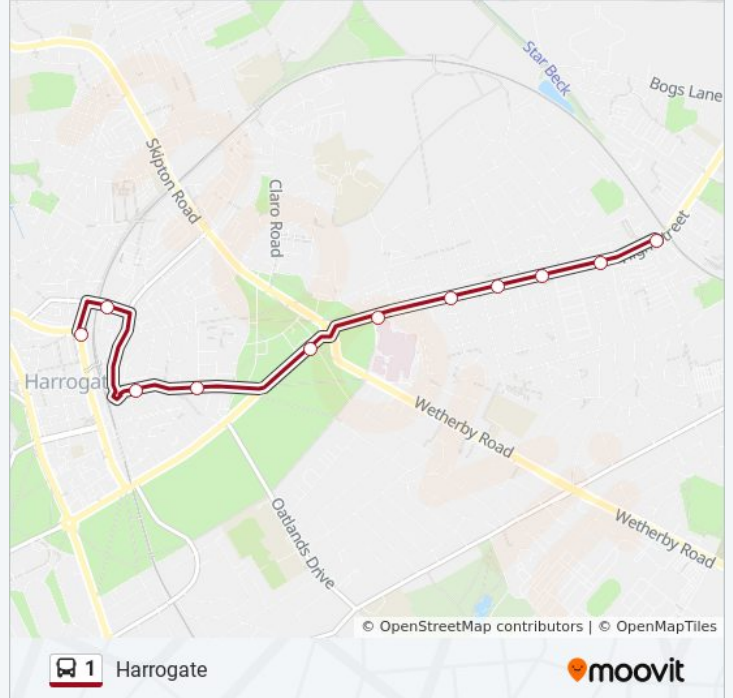

Harrogate

Get The App

The 1 bus line (Harrogate) has 3 routes. For regular weekdays, their operation hours are:

(1) Harrogate: 05:45 - 08:45(2) Knaresborough: 08:08(3) Starbeck: 18:30 - 20:35

Use the Moovit App to find the closest 1 bus station near you and find out when is the next 1 bus arriving.

- Bus Stn Stand A
- Bond End
- High Bridge
- Stevenson Place
- Golf Club
- Forest Lane Head
- The Avenue
- Starbeck Crossing
- Stonefall Ave
- Health Centre
- Rydal Road
- Leyland Rd
- Granby Corner
- Christ Church
- North Park Rd
- The Odeon
- Asda
- Bus Station

1 bus Info
Direction: Harrogate
Stops: 18
Trip Duration: 9 min
Line Summary:

Direction: Knaresborough

18 stops

[VIEW LINE SCHEDULE](#)

Hgte Bus Stn Stand 10

The Odeon

North Park Rd

Christ Church

Rydal Road

Swarcliffe Rd

Stonefall Ave

Stoneacre Peugeot

1 bus Time Schedule

Starbeck Route Timetable:

Sunday	18:10 - 23:15
Monday	18:30 - 20:35
Tuesday	18:30 - 20:35
Wednesday	18:30 - 20:35
Thursday	18:30 - 20:35
Friday	18:30 - 20:35
Saturday	17:56 - 20:30