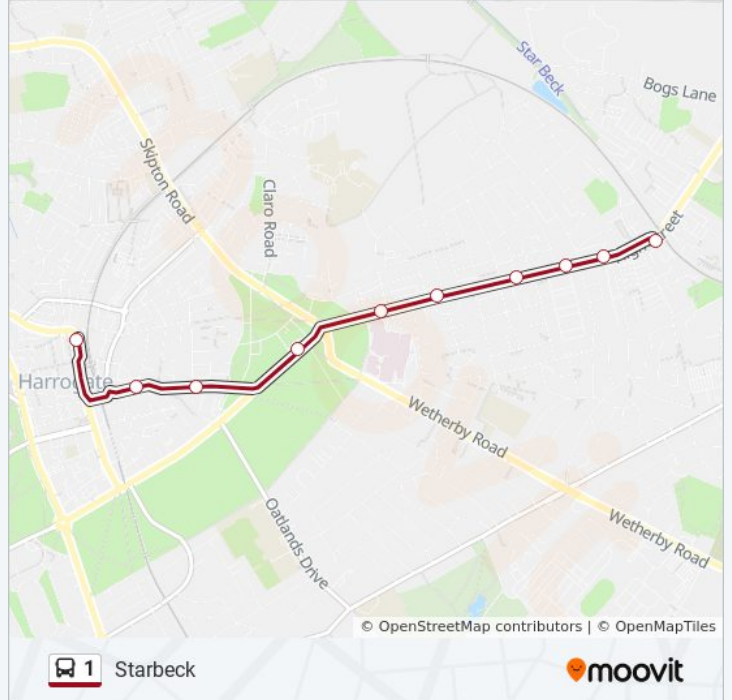

Granby Corner

Leyland Rd

Rydal Road

Swarcliffe Rd

Stonefall Ave

Starbeck Crossing

The Avenue

Forest Lane Head

10 stops

[VIEW LINE SCHEDULE](#)

Hgte Bus Stn Stand 10

The Odeon

North Park Rd

Christ Church

Granby Corner

Leyland Rd

Rydal Road

Swarcliffe Rd

Stonefall Ave

Stoneacre Peugeot

1 bus Time Schedule

Starbeck Route Timetable:

Sunday	18:10 - 23:15
Monday	18:30 - 20:35
Tuesday	18:30 - 20:35
Wednesday	18:30 - 20:35
Thursday	18:30 - 20:35
Friday	18:30 - 20:35
Saturday	17:56 - 20:30

1 bus Info

Direction: Starbeck

Stops: 10

Trip Duration: 9 min

Line Summary:

1 bus time schedules and route maps are available in an offline PDF at moovitapp.com. Use the [Moovit App](#) to see live bus times, train schedule or subway schedule, and step-by-step directions for all public transit in Yorkshire.