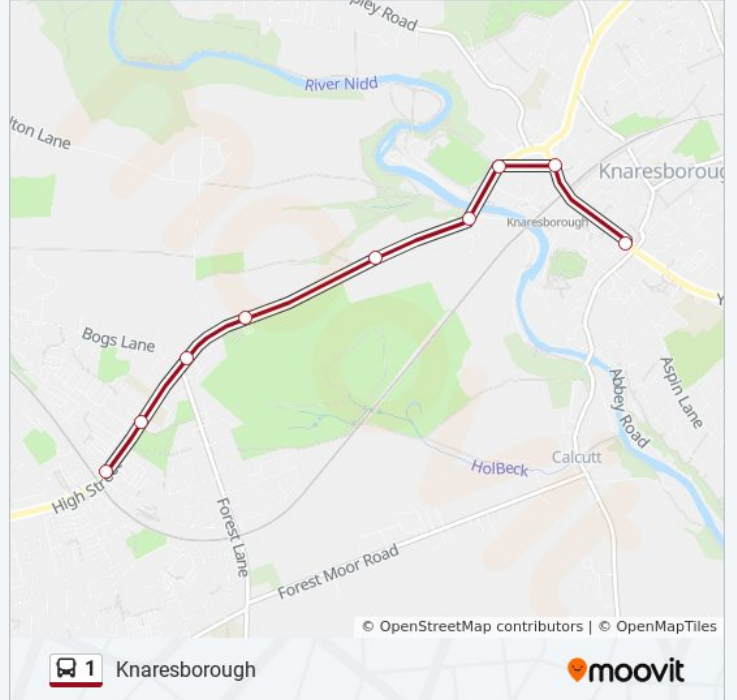

Granby Corner

Leyland Rd

Rydal Road

Swarcliffe Rd

Stonefall Ave

Starbeck Crossing

The Avenue

Forest Lane Head

Sunday	Not Operational
Monday	08:08
Tuesday	08:08
Wednesday	08:08
Thursday	08:08
Friday	08:08
Saturday	Not Operational

1 bus Info

Direction: Knaresborough

Stops: 18

Trip Duration: 25 min

Line Summary:

Direction: Starbeck

10 stops

[VIEW LINE SCHEDULE](#)

Hgte Bus Stn Stand 10

The Odeon

North Park Rd

Christ Church

Granby Corner

Leyland Rd

Rydal Road

Swarcliffe Rd

Stonefall Ave

Stoneacre Peugeot

1 bus Time Schedule

Starbeck Route Timetable:

Sunday	18:10 - 23:15
Monday	18:30 - 20:35
Tuesday	18:30 - 20:35
Wednesday	18:30 - 20:35
Thursday	18:30 - 20:35
Friday	18:30 - 20:35
Saturday	17:56 - 20:30