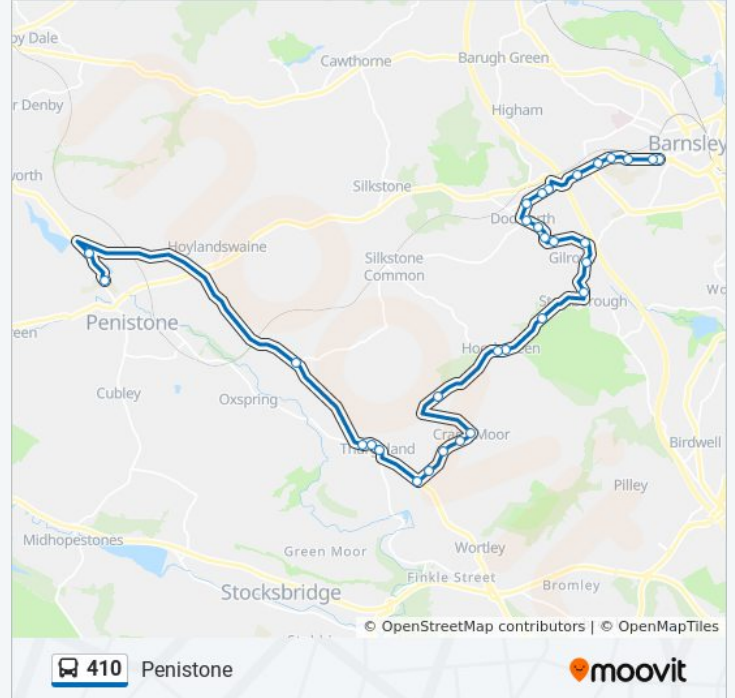

Hollin Moor Lane/Hollin Moor Bridge

Hand Lane/Crane Moor Road

Crane Moor Road/South View

Crane Moor Road/Pog Lane

Crane Moor Road/Crane Moor Nook

Halifax Road/Crane Moor Road

Smithy Hill/Fir Tree

Roper Lane/Thurgoland Hall Lane

Roper Lane/Copster Close

Jockey Road/Bower Hill

Huddersfield Road/Wellhouse Lane

Penistone Grammar School Bus
Park/Huddersfield R

410 bus time schedules and route maps are available in an offline PDF at moovitapp.com. Use the [Moovit App](#) to see live bus times, train schedule or subway schedule, and step-by-step directions for all public transit in Yorkshire.

[About Moovit](#) · [MaaS Solutions](#) · [Supported Countries](#) · [Mooviter Community](#)

© 2024 Moovit - All Rights Reserved

Check Live Arrival Times