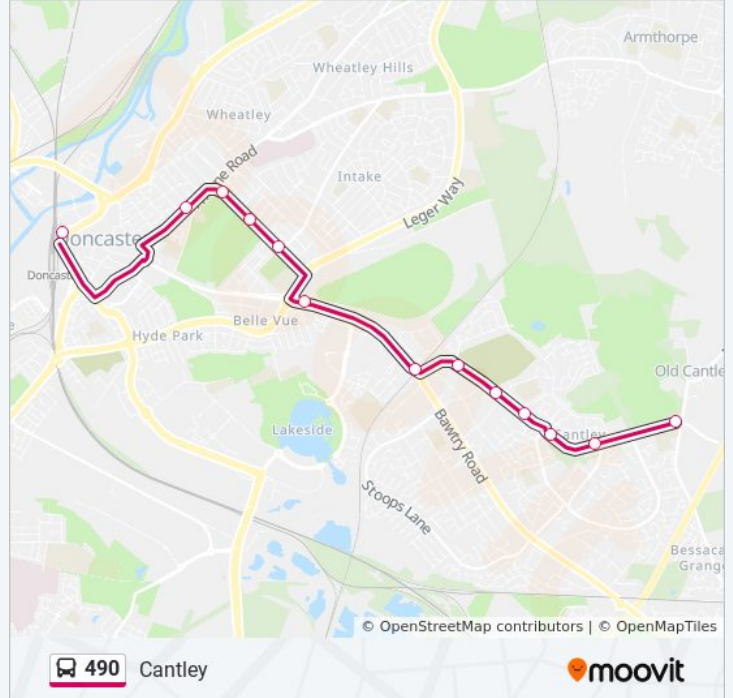

Direction: Cantley

15 stops

[VIEW LINE SCHEDULE](#)

Doncaster Interchange
Cleveland Street/Young Street
Hall Gate/Princes Street
Thorne Road/Kings Road
Town Moor Avenue/Victorian Crescent
Town Moor Avenue/Buckingham Road
Town Moor Avenue/Sandringham Road
Bawtry Road/Leger Way
Bawtry Road/The Avenue
Cantley Lane/Ascot Avenue
Cantley Lane/Whin Hill Road
Cantley Lane/Craven Close
Cantley Lane/Green Boulevard
Cantley Lane/Birch Road
Cantley Lane/School Lane

Trip Duration: 23 min

Line Summary:

Direction: Doncaster Town Centre

12 stops

[VIEW LINE SCHEDULE](#)

- Cantley Lane/Handley Cross Mews
- Cantley Lane/Church Lane
- Cantley Lane/Green Boulevard
- Cantley Lane/Craven Close
- Cantley Lane/St Erics Road
- Cantley Lane/Ascot Avenue
- Bawtry Road/St Augustines Road
- Town Moor Avenue/Manor Drive
- Town Moor Avenue/Imperial Crescent
- Town Moor Avenue/Victorian Crescent
- Thorne Road/Kings Road
- Doncaster Interchange

490 bus Time Schedule

Doncaster Town Centre Route Timetable:

Sunday	Not Operational
Monday	14:22
Tuesday	14:22
Wednesday	14:22
Thursday	14:22
Friday	14:22
Saturday	Not Operational

490 bus Info

Direction: Doncaster Town Centre