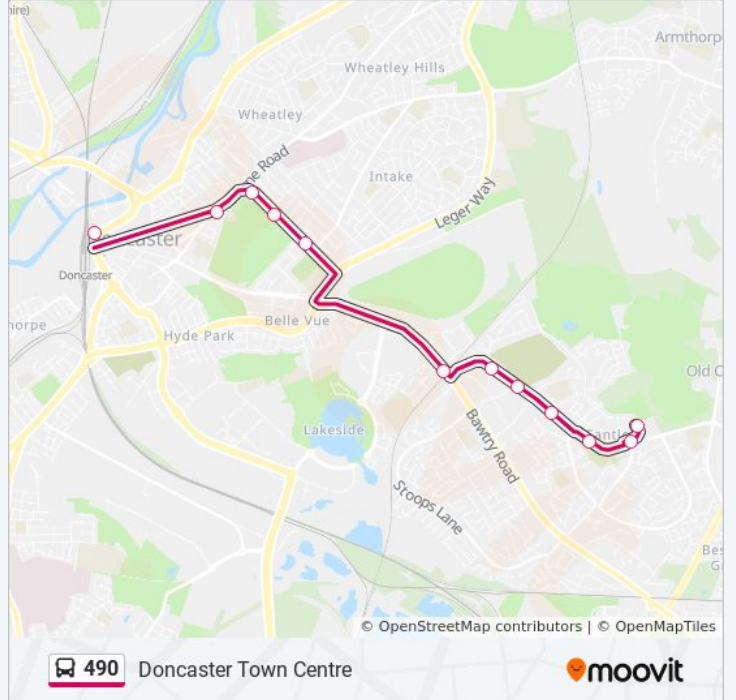

490 bus time schedules and route maps are available in an offline PDF at moovitapp.com. Use the [Moovit App](#) to see live bus times, train schedule or subway schedule, and step-by-step directions for all public transit in Yorkshire.

[About Moovit](#) • [MaaS Solutions](#) • [Supported Countries](#) • [Mooviter Community](#)

© 2024 Moovit - All Rights Reserved

Check Live Arrival Times