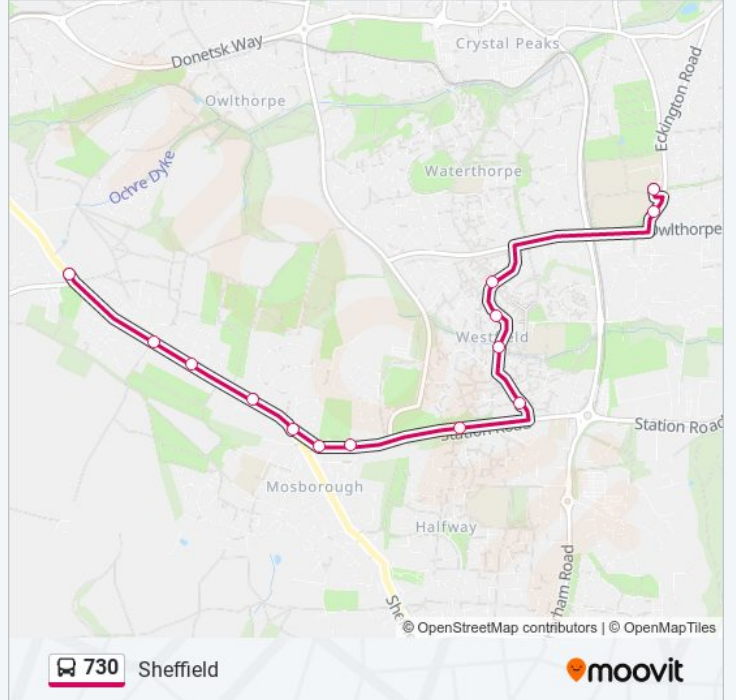

730 bus time schedules and route maps are available in an offline PDF at moovitapp.com. Use the Moovit App to see live bus times, train schedule or subway schedule, and step-by-step directions for all public transit in Yorkshire.

© 2024 Moovit - All Rights Reserved