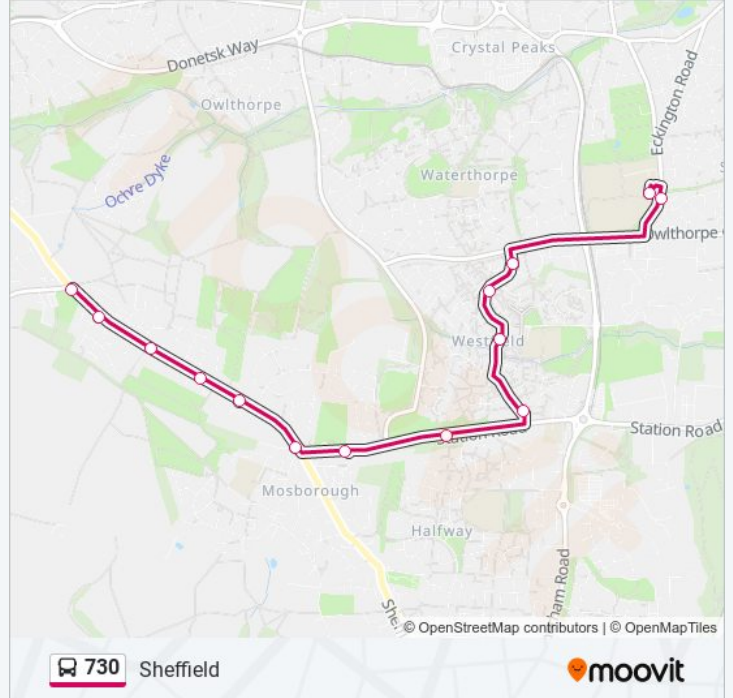

Direction: Quarry Hill

14 stops

[VIEW LINE SCHEDULE](#)

Westfield School/Eckington Road

Eckington Road/Collingbourne Avenue

Westfield Northway/Owlthorpe Greenway

Westfield Northway/Challoner Way

Shortbrook Road/Westfield Centre

Westfield Southway/Eastcroft Drive

Station Road/The Plantin

Station Road/School Street

High Street/Queen Street

High Street/Ferncroft Avenue

Mosborough Moor/Moorside Close

Mosborough Moor/Owlthorpe Rise

Mosborough Moor/Owlthorpe Drive

Mosborough Moor/Quarry Hill

730 bus Time Schedule

Quarry Hill Route Timetable:

Sunday	Not Operational
Monday	14:57
Tuesday	14:57
Wednesday	14:57
Thursday	14:57
Friday	14:57
Saturday	Not Operational

730 bus Info

Direction: Quarry Hill

Stops: 14

Trip Duration: 16 min

Line Summary:

Direction: Sothall

14 stops

[VIEW LINE SCHEDULE](#)

- Moor Valley/Quarry Hill
- Mosborough Moor/Owlthorpe Rise
- Mosborough Moor/Moor Farm Avenue
- High Street/Westfield Crescent
- High Street/Station Road
- Station Road/High Street
- Station Road/School Road
- Station Road/Westfield Southway
- Westfield Southway/Eastcroft Drive
- Shortbrook Road/Shortbrook Drive
- Westfield Northway/Westland Road
- Westfield Northway/Pedley Avenue
- Eckington Road/Abbots Meadow
- Westfield School/Eckington Road