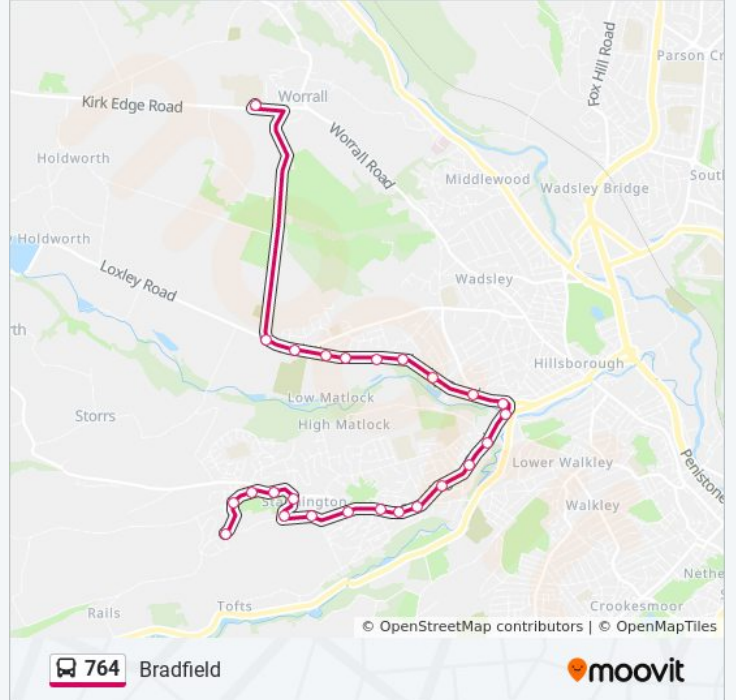

Stops: 28

Trip Duration: 21 min

Line Summary:

Oldfield Terrace/Stannington Road

Stannington Road/Pond Road

Uppergate Road/Stannington Road

Uppergate Road/Church Street

School Lane/Church Street

Nethergate/Oldfield Road

Direction: Worrall

25 stops

[VIEW LINE SCHEDULE](#)

Nethergate/Oldfield Road

Uppergate Road/Bankfield Lane

Uppergate Road/Stannington Road

Stannington Road/Pond Road

Line Summary:

Loxley Road/Low Matlock Lane

Loxley Road/Studfield Hill

Loxley Road/Black Lane

Loxley Road/Black Lane

Loxley Road/Rodney Hill

Loxley Road/Long Lane

Bradfield School/Kirk Edge Road