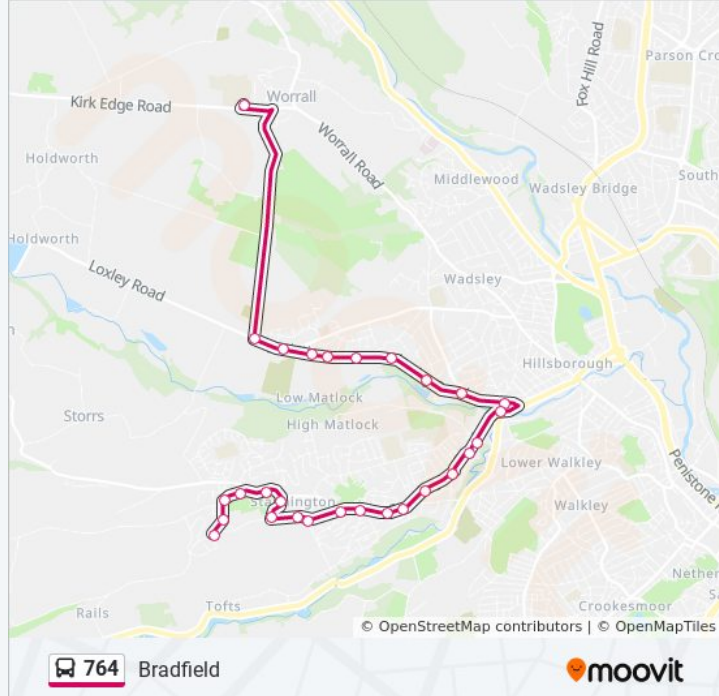

Direction: Stannington

28 stops

[VIEW LINE SCHEDULE](#)

- Bradfield School/Kirk Edge Road
- Loxley Road/Long Lane
- Loxley Road/Rodney Hill
- Loxley Road/Black Lane
- Loxley Road/The Grove
- Loxley Road/Studfield Hill
- Loxley Road/Low Matlock Lane
- Loxley Road/Wisewood Avenue
- Loxley Road/Wisewood Lane
- Loxley New Road/Dykes Lane
- Holme Lane/Stannington Road
- Stannington Road/Wood Lane
- Stannington Road/Low Road
- Stannington Road/Barlow Road
- Stannington Road/Stanwood Avenue
- Stannington Road/Roscoe Bank
- Stannington Road/Roscoe Mount
- Stannington Road/Liberty Hill
- Oldfield Road/Stannington Road
- Oldfield Road/Long Lane
- Oldfield Road/Oldfield Avenue
- Oldfield Terrace/Oldfield Road

Stops: 28

Trip Duration: 21 min

Line Summary:

Oldfield Terrace/Stannington Road

Stannington Road/Pond Road

Uppergate Road/Stannington Road

Uppergate Road/Church Street

School Lane/Church Street

Nethergate/Oldfield Road

Direction: Worrall

25 stops

[VIEW LINE SCHEDULE](#)

Nethergate/Oldfield Road

Uppergate Road/Bankfield Lane

Uppergate Road/Stannington Road

Stannington Road/Pond Road

Line Summary:

Loxley Road/Low Matlock Lane

Loxley Road/Studfield Hill

Loxley Road/Black Lane

Loxley Road/Black Lane

Loxley Road/Rodney Hill

Loxley Road/Long Lane

Bradfield School/Kirk Edge Road